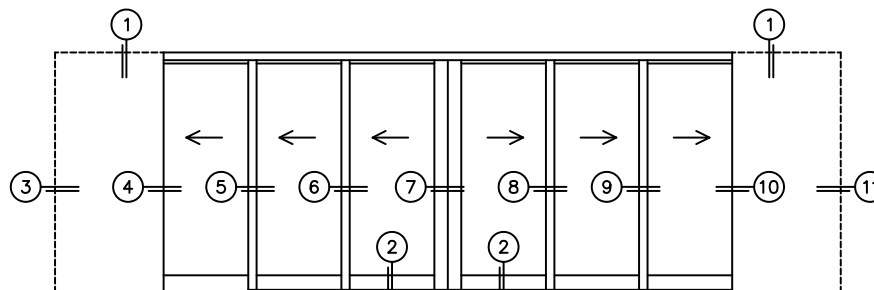

### WITH SCREENS

ORDER NO.:

ITEM NO.:

REQUIRED DEALER INFO.

**A**(DAYLIGHT WIDTH)

**B**(NET FRAME HEIGHT)

CALCULATED VALUES (FLEETWOOD SUPPLIED)

**C**(POCKET WIDTH)

**D**(NET FRAME WIDTH)

NOTES:

(USE RULER TO SCALE DIMENSIONS IN INCHES)

SCALE: 1/4

PXXXIXXP DOOR SHOWN