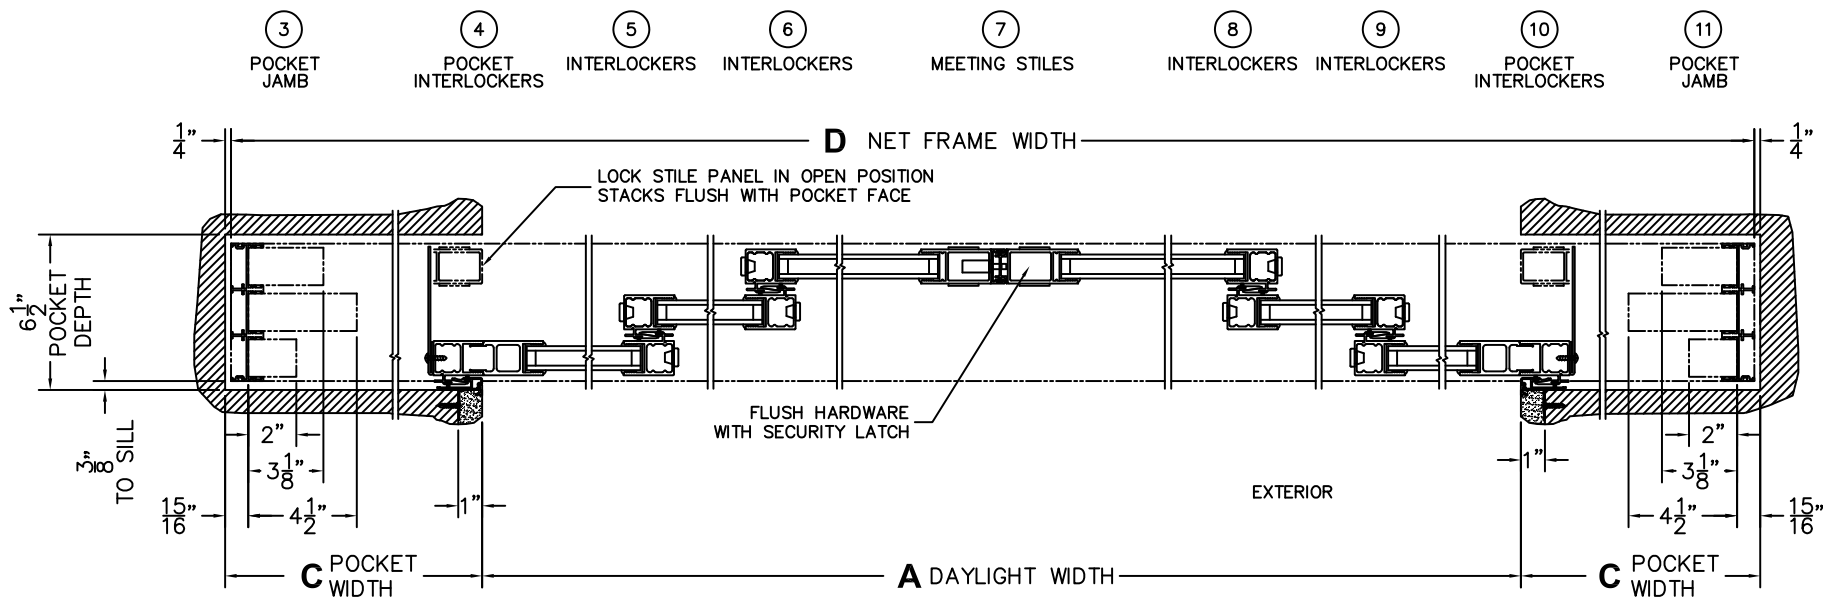

FLEETWOOD
WINDOWS & DOORS
FleetwoodUSA.com

NORWOOD 3050
PXXXIXXXXP CUSTOM CONFIGURATION
NO SCREENS HIDDEN TRACK

ORDER NO.:

ITEM NO.:

(USE RULER TO SCALE DIMENSIONS IN INCHES)

SCALE: 1/8

*CAUTION: WHEN CONSTRUCTING POCKET NOTE THAT DAYLIGHT WIDTH DOES NOT INCLUDE 1" SET BACK FOR POST INTERLOCKER.