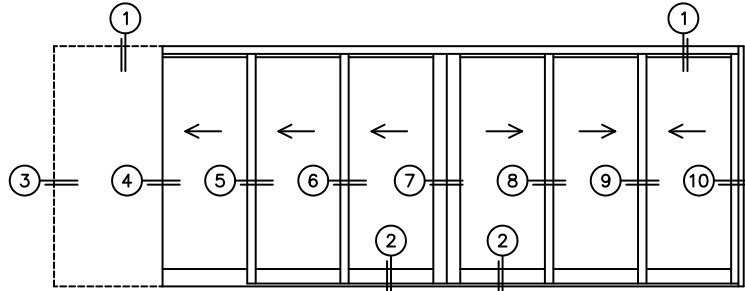

CALCULATED VALUES (FLEETWOOD SUPPLIED)

C(POCKET WIDTH)

D(NET FRAME WIDTH)

NOTES:

*CAUTION: WHEN CONSTRUCTING POCKET NOTE THAT DAYLIGHT WIDTH DOES NOT INCLUDE 1" SET BACK FOR POST INTERLOCKER.

(USE RULER TO SCALE DIMENSIONS IN INCHES)

SCALE: 1/4

PXXXIXXX DOOR SHOWN

①
MULTI-SLIDE
HEAD DETAIL

EXTERIOR

②
MULTI-SLIDE
SILL DETAIL

HIDDEN TRACK

B NET FRAME HEIGHT

③
POCKET
JAMB

LOCK STILE PANEL IN OPEN POSITION
STACKS FLUSH WITH POCKET FACE

FLUSH HARDWARE
WITH SECURITY LATCH

EXTERIOR

C POCKET
WIDTH

A DAYLIGHT WIDTH