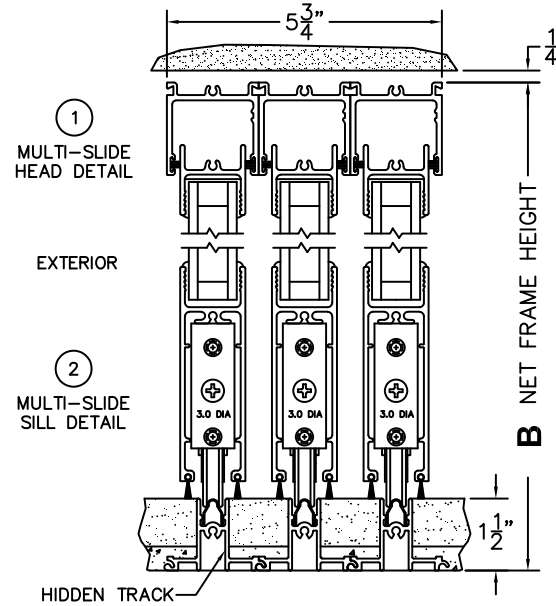

CALCULATED VALUES (FLEETWOOD SUPPLIED)

C(POCKET WIDTH)

D(NET FRAME WIDTH)

NOTES:

*CAUTION: WHEN CONSTRUCTING POCKET NOTE THAT DAYLIGHT WIDTH DOES NOT INCLUDE 1" SET BACK FOR POST INTERLOCKER.

(USE RULER TO SCALE DIMENSIONS IN INCHES)

SCALE: 1/4

PXXXIXXX DOOR SHOWN

①
MULTI-SLIDE
HEAD DETAIL

EXTERIOR

②
MULTI-SLIDE
SILL DETAIL

HIDDEN TRACK

B NET FRAME HEIGHT

③
POCKET
JAMB

④
POCKET
INTERLOCKERS

⑤
INTERLOCKERS

⑥
INTERLOCKERS

⑦
MEETING STILES

⑧
INTERLOCKERS

⑨
INTERLOCKERS

⑩
LOCK JAMB

D NET FRAME WIDTH

LOCK STILE PANEL IN OPEN POSITION
STACKS FLUSH WITH POCKET FACE

FLUSH HARDWARE
WITH SECURITY LATCH

EXTERIOR

C POCKET
WIDTH

A DAYLIGHT WIDTH