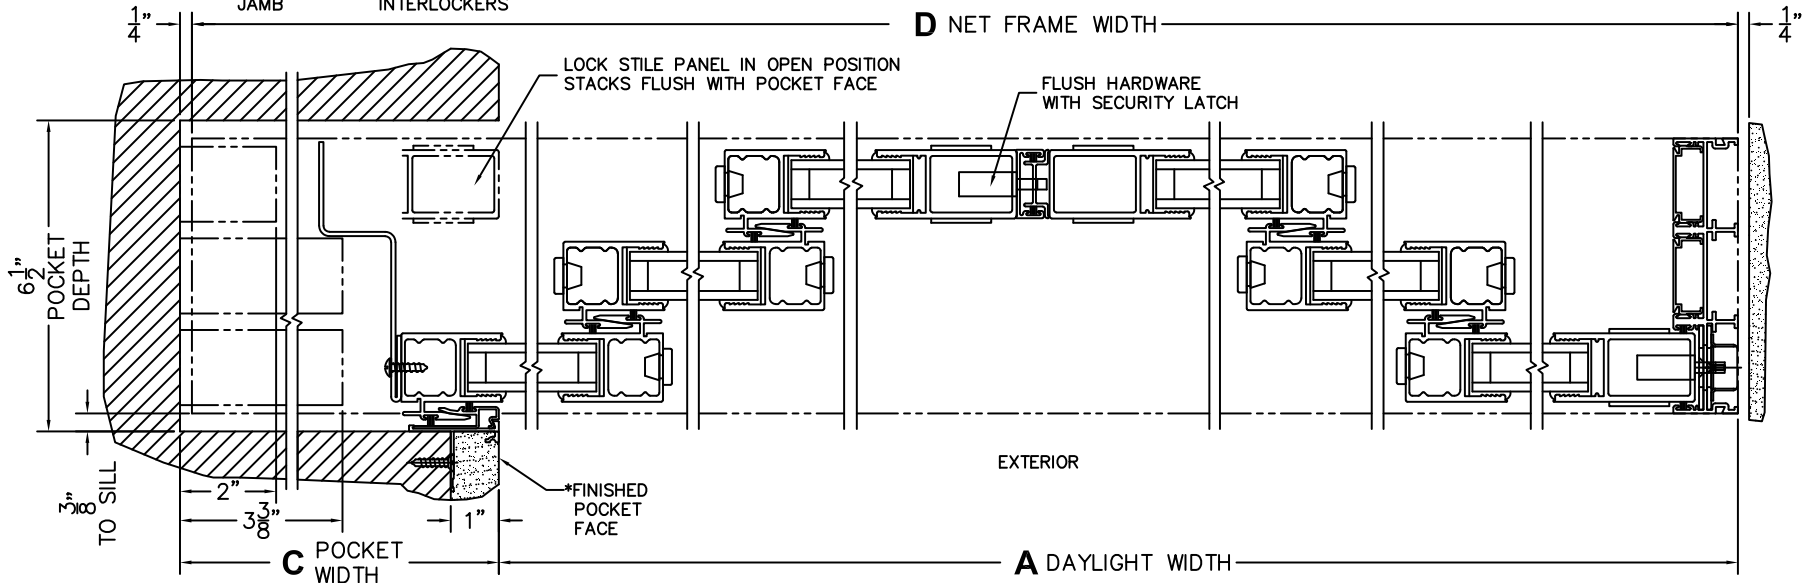

④
POCKET
INTERLOCKERS

⑤
INTERLOCKERS

⑥
INTERLOCKERS

⑦
MEETING STILES

⑧
INTERLOCKERS

⑨
INTERLOCKERS

⑩
LOCK JAMB

D NET FRAME WIDTH

LOCK STILE PANEL IN OPEN POSITION
STACKS FLUSH WITH POCKET FACE

FLUSH HARDWARE
WITH SECURITY LATCH

EXTERIOR

C POCKET
WIDTH

A DAYLIGHT WIDTH