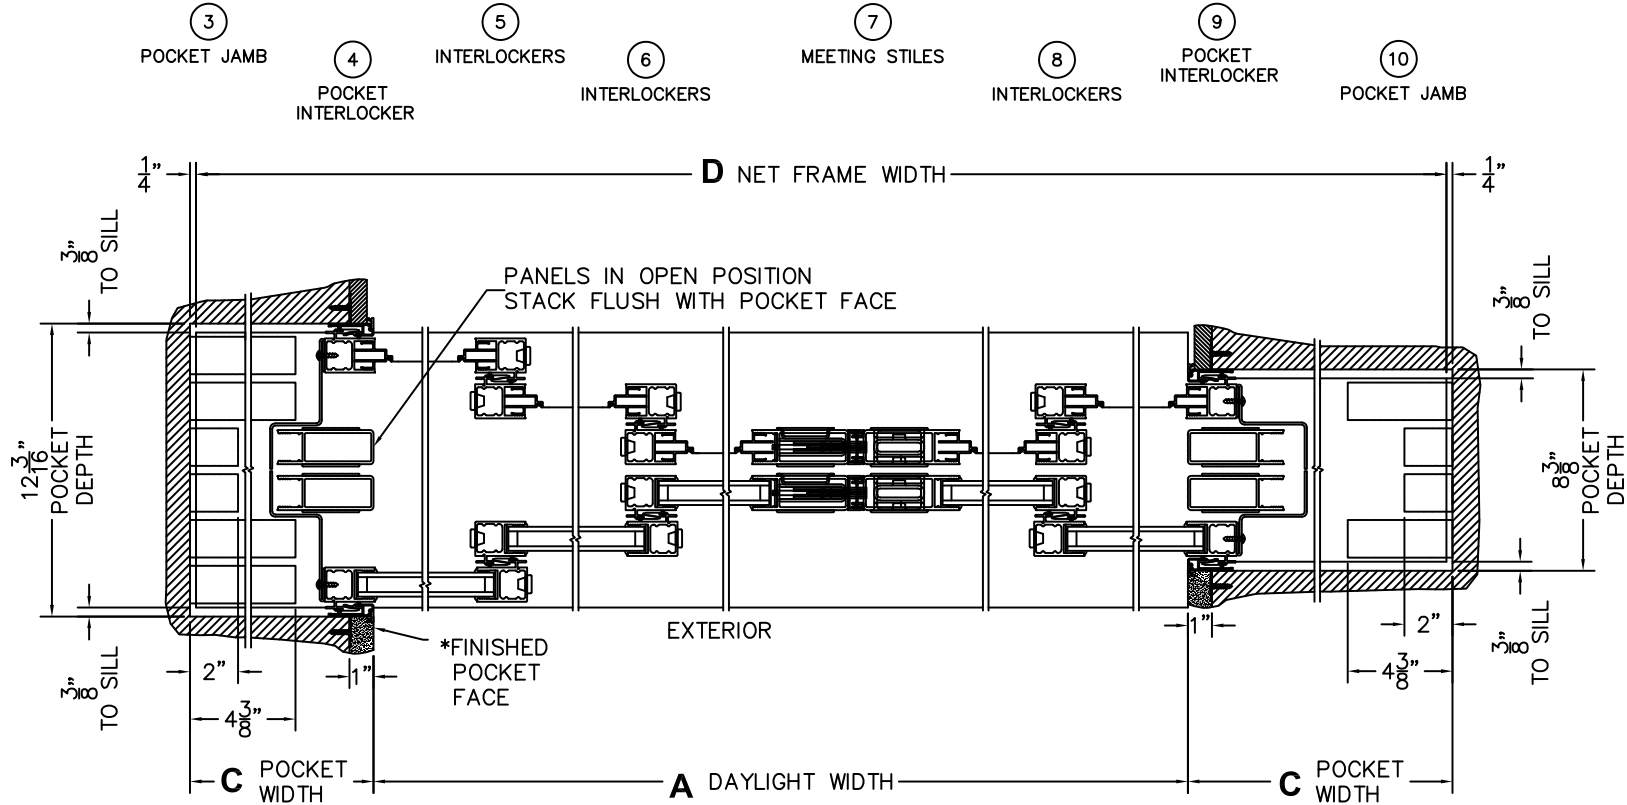

(USE RULER TO SCALE DIMENSIONS IN INCHES)

SCALE: 1/8

*CAUTION: WHEN CONSTRUCTING POCKET NOTE THAT DAYLIGHT WIDTH DOES NOT INCLUDE 1" SET BACK FOR POST INTERLOCKER.