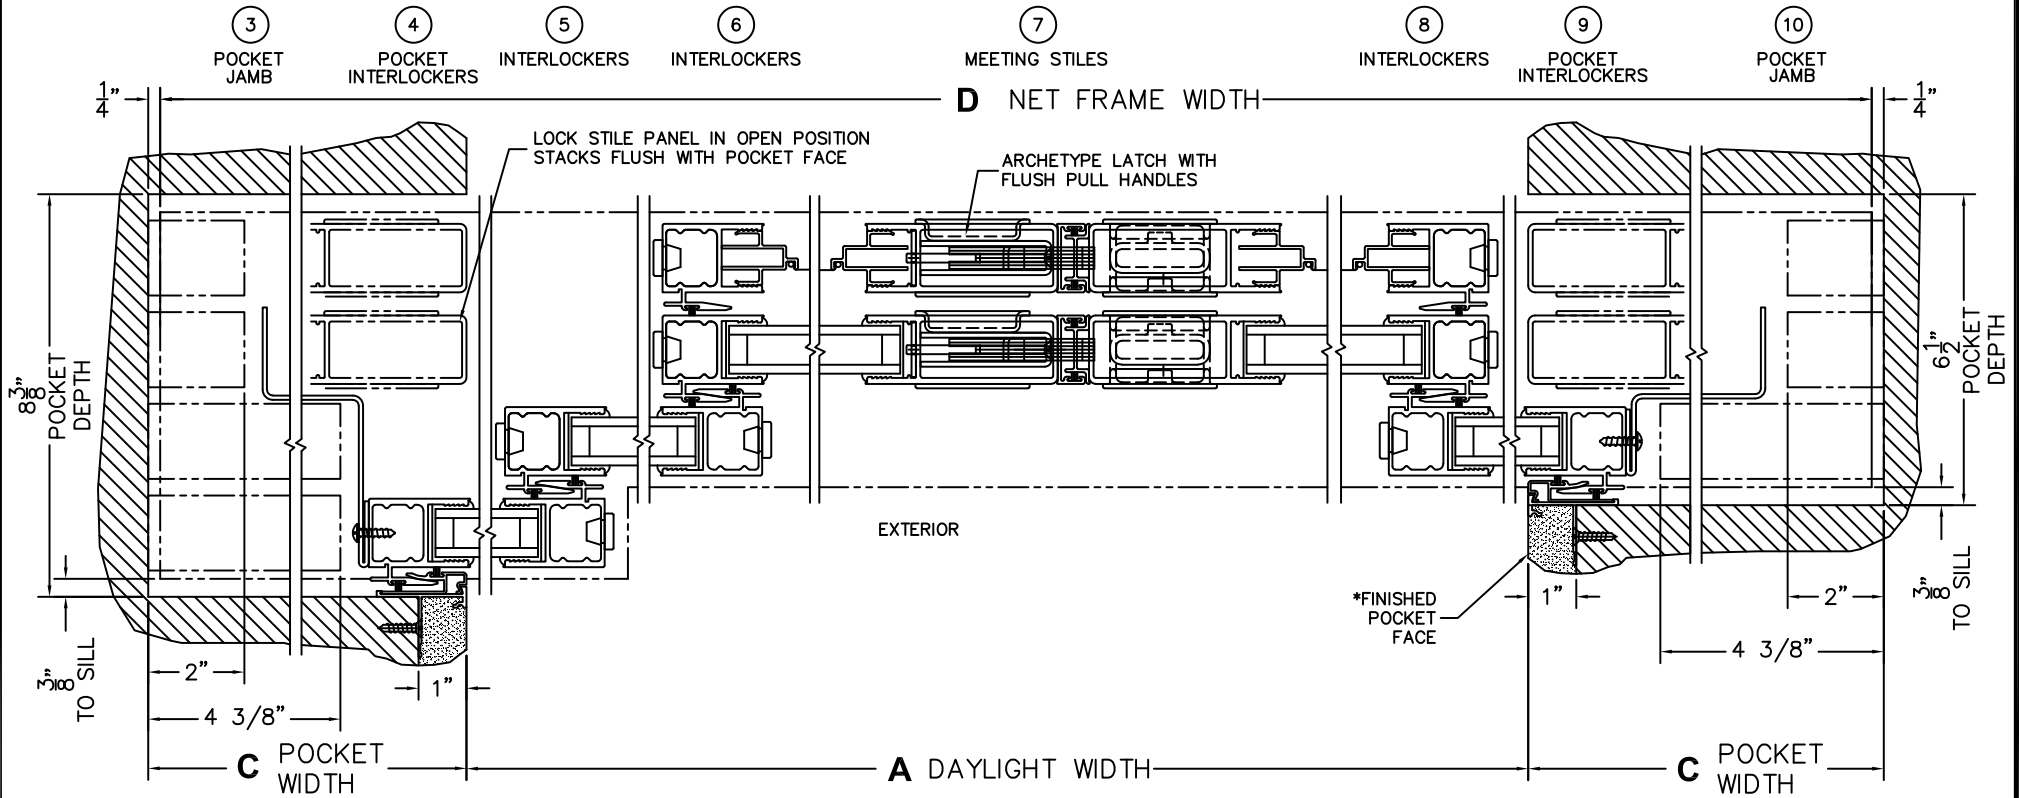

(USE RULER TO SCALE DIMENSIONS IN INCHES)

SCALE: 1/4

*CAUTION: WHEN CONSTRUCTING POCKET NOTE THAT DAYLIGHT WIDTH DOES NOT INCLUDE 1" SET BACK FOR POST INTERLOCKER.