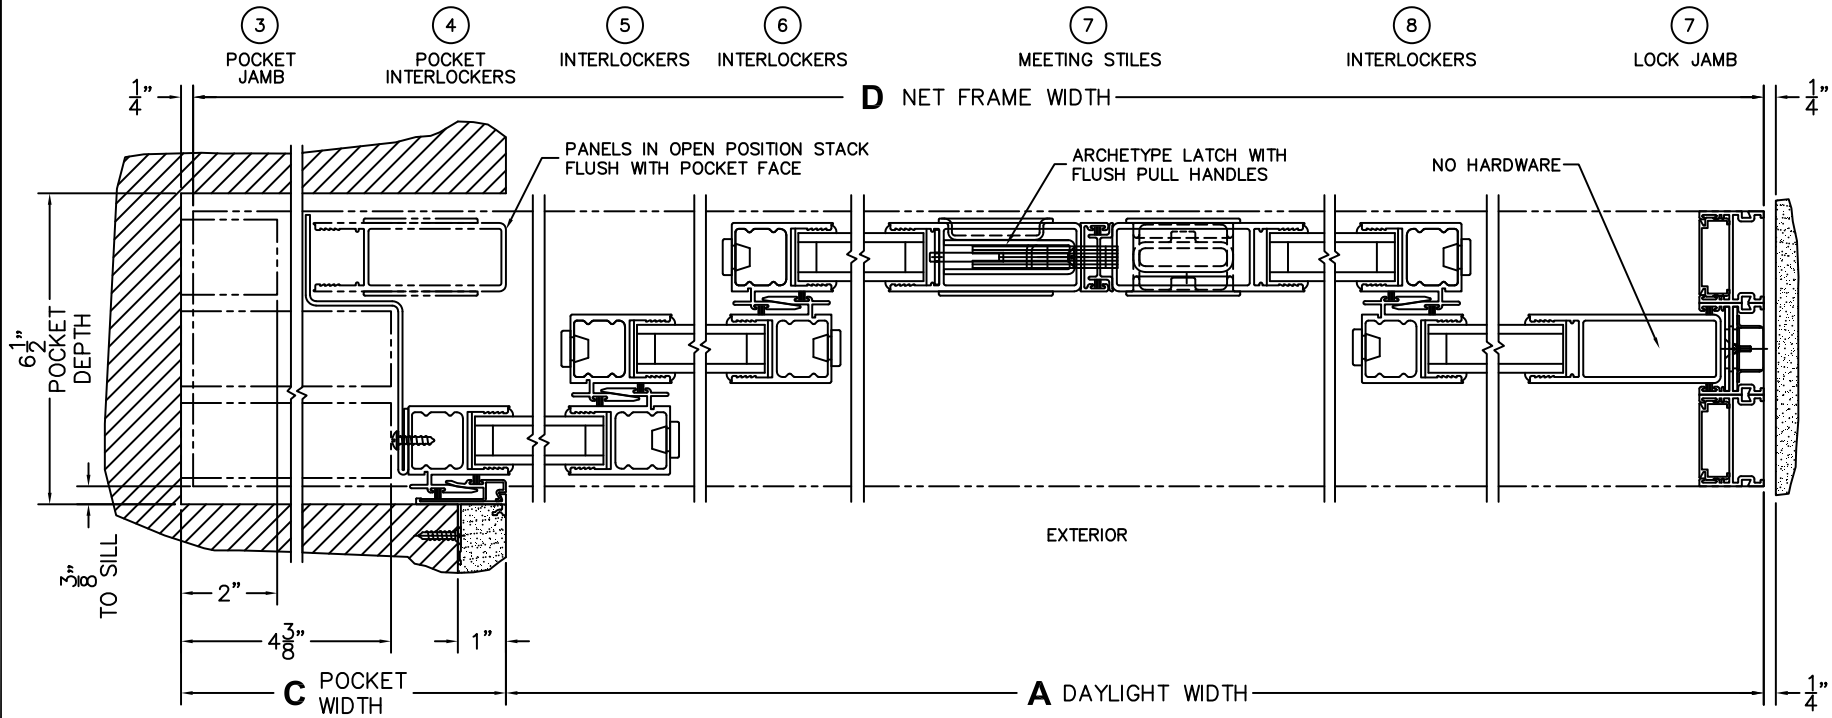

(USE RULER TO SCALE DIMENSIONS IN INCHES)

SCALE: 1/4

*CAUTION: WHEN CONSTRUCTING POCKET NOTE THAT DAYLIGHT WIDTH DOES NOT INCLUDE 1" SET BACK FOR POST INTERLOCKER.