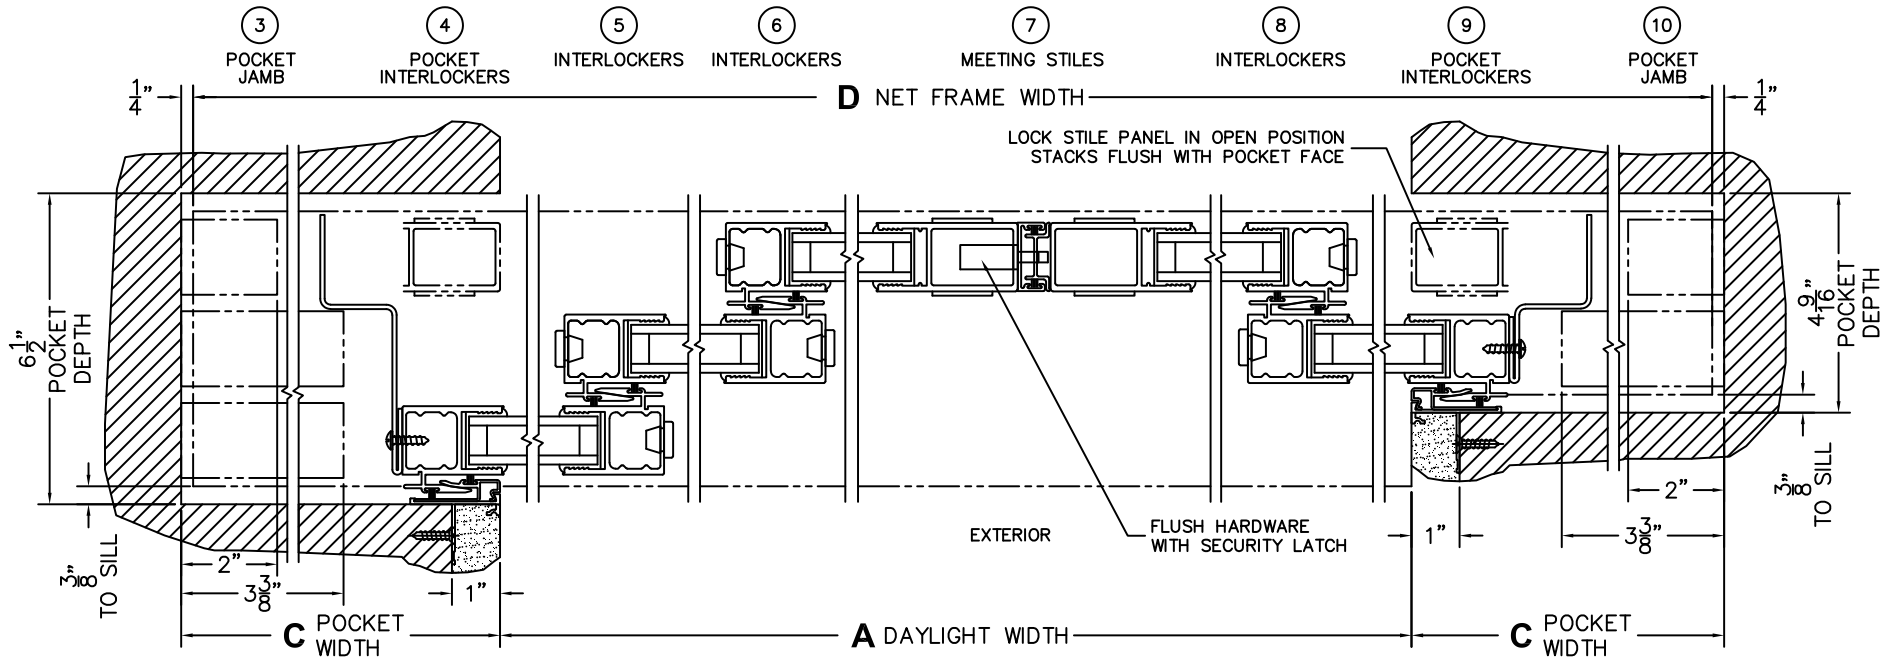

(USE RULER TO SCALE DIMENSIONS IN INCHES)

SCALE: 1/4

*CAUTION: WHEN CONSTRUCTING POCKET NOTE THAT DAYLIGHT WIDTH DOES NOT INCLUDE 1" SET BACK FOR POST INTERLOCKER.