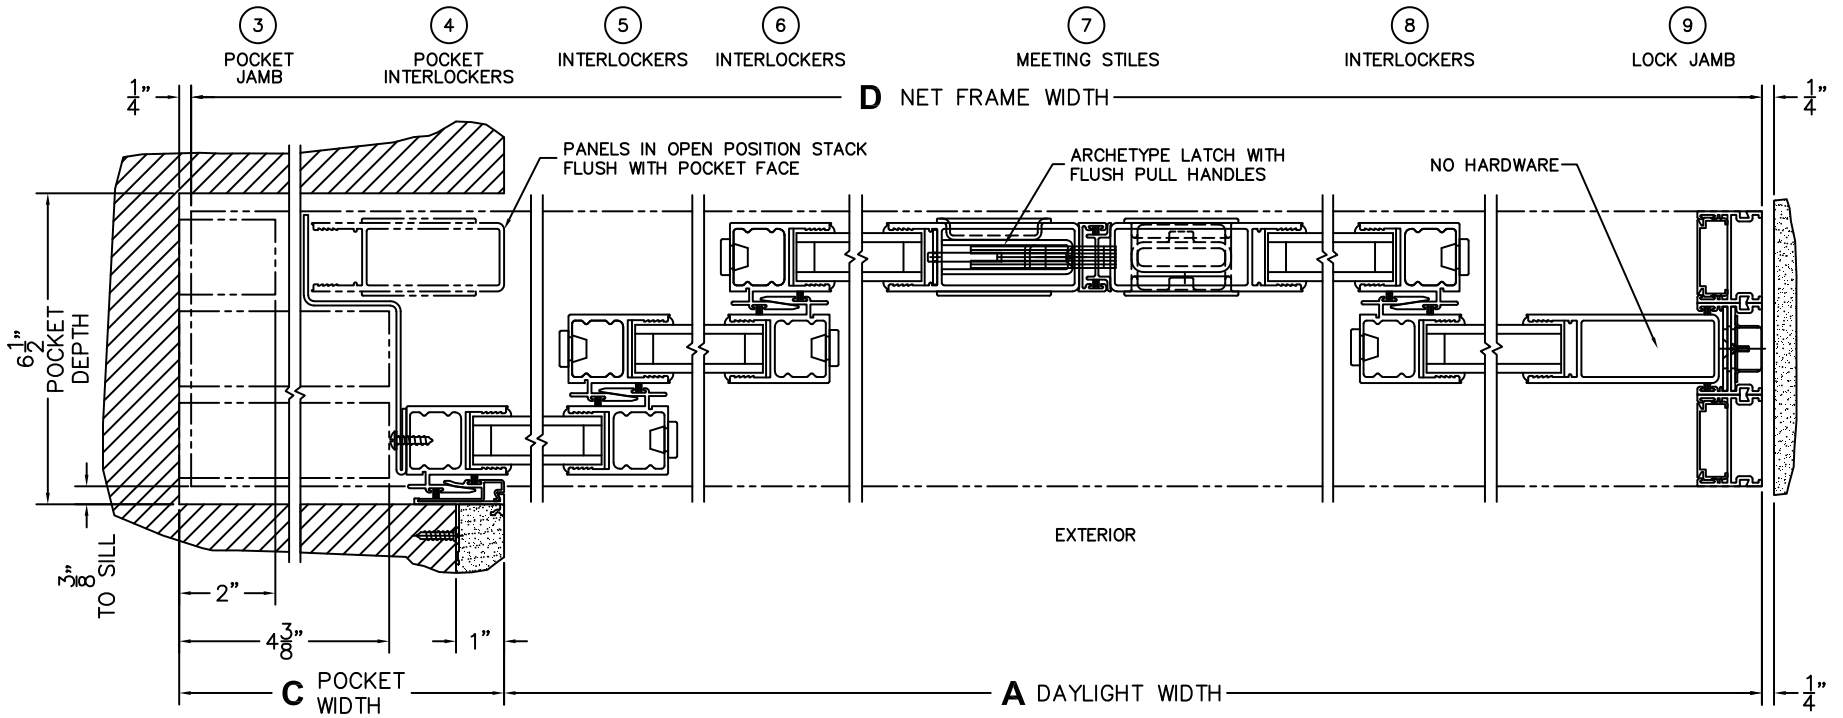

(USE RULER TO SCALE DIMENSIONS IN INCHES)

SCALE: 1/4

\*CAUTION: WHEN CONSTRUCTING POCKET NOTE THAT DAYLIGHT WIDTH DOES NOT INCLUDE 1" SET BACK FOR POST INTERLOCKER.