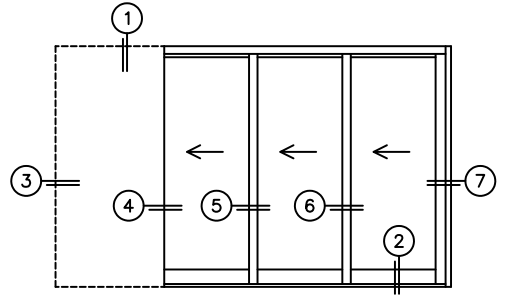

FLEETWOOD
WINDOWS & DOORS
FleetwoodUSA.com

NORWOOD 3050
PXXX CUSTOM CONFIGURATION
WITH SCREENS

ORDER NO.:

ITEM NO.:

REQUIRED DEALER INFO.

A(DAYLIGHT WIDTH)

B(NET FRAME HEIGHT)

CALCULATED VALUES (FLEETWOOD SUPPLIED)

C(POCKET WIDTH)

D(NET FRAME WIDTH)

NOTES:

*CAUTION: WHEN CONSTRUCTING POCKET NOTE THAT DAYLIGHT WIDTH DOES NOT INCLUDE 1" SET BACK FOR POST INTERLOCKER.

(USE RULER TO SCALE DIMENSIONS IN INCHES)

SCALE: 1/4