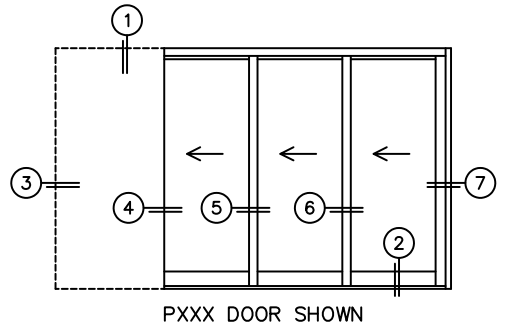

FLEETWOOD
WINDOWS & DOORS
FleetwoodUSA.com

NORWOOD 3050
PXXX STANDARD CONFIGURATION
WITH SCREENS

ORDER NO.:

ITEM NO.:

REQUIRED DEALER INFO.

A(DAYLIGHT WIDTH)

B(NET FRAME HEIGHT)

CALCULATED VALUES (FLEETWOOD SUPPLIED)

C(POCKET WIDTH)

D(NET FRAME WIDTH)

NOTES:

*CAUTION: WHEN CONSTRUCTING POCKET NOTE THAT DAYLIGHT WIDTH DOES NOT INCLUDE 1" SET BACK FOR POST INTERLOCKER.

(USE RULER TO SCALE DIMENSIONS IN INCHES)

SCALE: 1/4