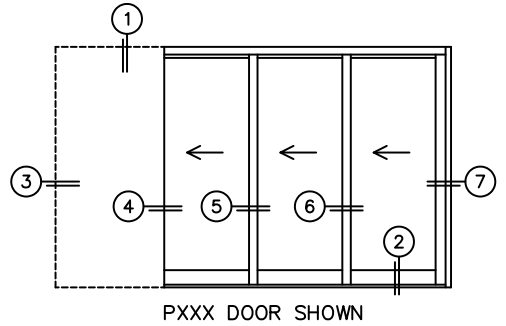

FLEETWOOD
WINDOWS & DOORS
FleetwoodUSA.com

NORWOOD 3050
PXXX CUSTOM CONFIGURATION
WITH SCREENS

ORDER NO.:

ITEM NO.:

REQUIRED DEALER INFO.

A(DAYLIGHT WIDTH)

B(NET FRAME HEIGHT)

CALCULATED VALUES (FLEETWOOD SUPPLIED)

C(POCKET WIDTH)

D(NET FRAME WIDTH)

NOTES:

(USE RULER TO SCALE DIMENSIONS IN INCHES)

SCALE: 1/4