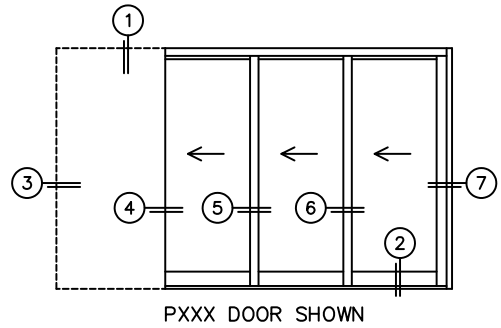

C(POCKET WIDTH)

D(NET FRAME WIDTH)

NOTES:

(USE RULER TO SCALE DIMENSIONS IN INCHES)

SCALE: 1/4

③ POCKET JAMB

④ POCKET INTERLOCKER

⑤ INTERLOCKERS

⑥ INTERLOCKERS

⑦ LOCK JAMB

*CAUTION: WHEN CONSTRUCTING POCKET NOTE THAT DAYLIGHT WIDTH DOES NOT INCLUDE 1" SET BACK FOR POST INTERLOCKER.