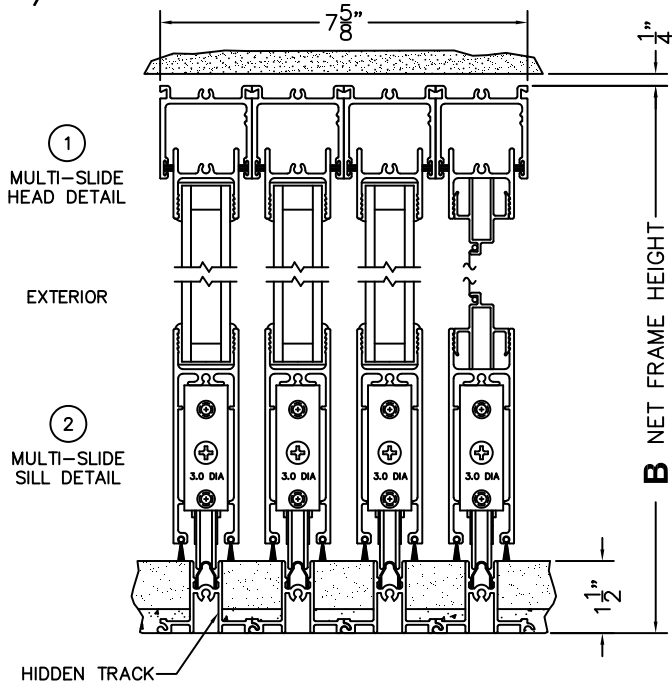

C(POCKET WIDTH)

D(NET FRAME WIDTH)

NOTES:

(USE RULER TO SCALE DIMENSIONS IN INCHES)

SCALE: 1/4

③ POCKET JAMB

④ POCKET INTERLOCKER

⑤ INTERLOCKERS

⑥ INTERLOCKERS

⑦ LOCK JAMB

*CAUTION: WHEN CONSTRUCTING POCKET NOTE THAT DAYLIGHT WIDTH DOES NOT INCLUDE 1" SET BACK FOR POST INTERLOCKER.