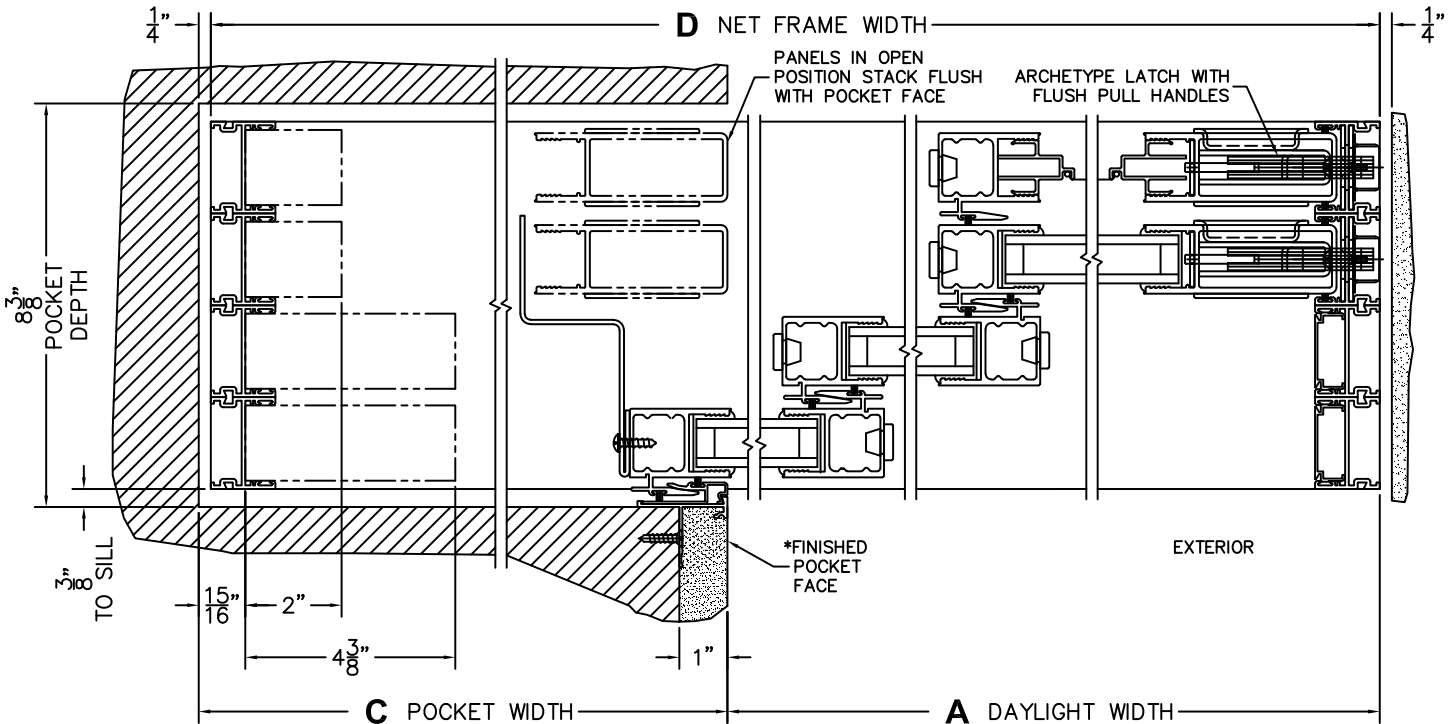

C(POCKET WIDTH)

D(NET FRAME WIDTH)

NOTES:

(USE RULER TO SCALE DIMENSIONS IN INCHES)

SCALE: 1/4

③ POCKET JAMB

④ POCKET INTERLOCKER

⑤ INTERLOCKERS

⑥ INTERLOCKERS

⑦ LOCK JAMB

*CAUTION: WHEN CONSTRUCTING POCKET NOTE THAT DAYLIGHT WIDTH DOES NOT INCLUDE 1" SET BACK FOR POST INTERLOCKER.