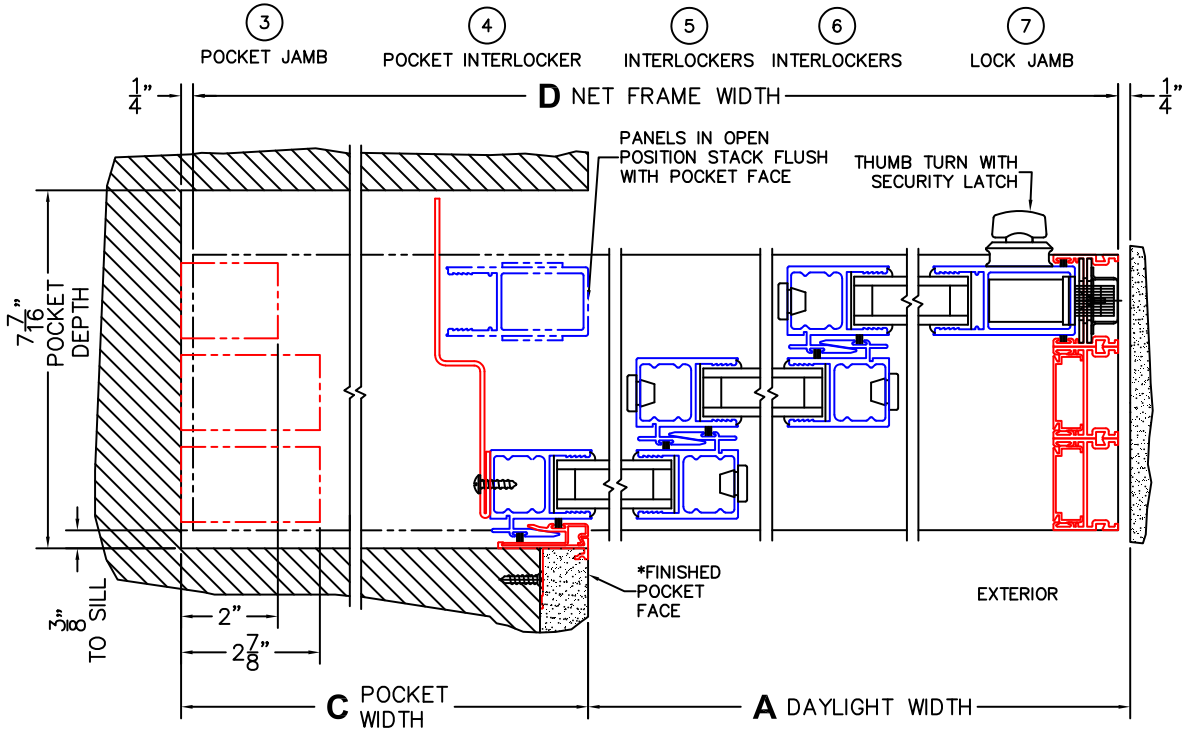

A(DAYLIGHT WIDTH)

B(NET FRAME HEIGHT)

CALCULATED VALUES (FLEETWOOD SUPPLIED)

C(POCKET WIDTH)

D(NET FRAME WIDTH)

NOTES:

(USE RULER TO SCALE DIMENSIONS IN INCHES)

SCALE: 1/4

*CAUTION: WHEN CONSTRUCTING POCKET NOTE THAT DAYLIGHT WIDTH DOES NOT INCLUDE 1" SET BACK FOR POST INTERLOCKER.