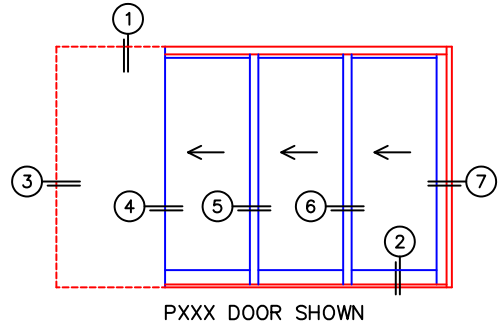

A(DAYLIGHT WIDTH)

B(NET FRAME HEIGHT)

CALCULATED VALUES (FLEETWOOD SUPPLIED)

C(POCKET WIDTH)

D(NET FRAME WIDTH)

NOTES:

(USE RULER TO SCALE DIMENSIONS IN INCHES)

SCALE: 1/4

*CAUTION: WHEN CONSTRUCTING POCKET NOTE THAT DAYLIGHT WIDTH DOES NOT INCLUDE 1" SET BACK FOR POST INTERLOCKER.