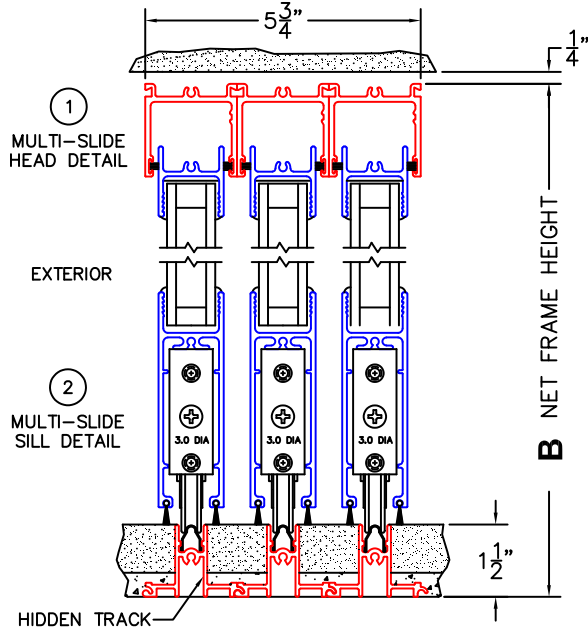

A(DAYLIGHT WIDTH)

B(NET FRAME HEIGHT)

CALCULATED VALUES (FLEETWOOD SUPPLIED)

C(POCKET WIDTH)

D(NET FRAME WIDTH)

NOTES:

(USE RULER TO SCALE DIMENSIONS IN INCHES)

SCALE: 1/4

*CAUTION: WHEN CONSTRUCTING POCKET NOTE THAT DAYLIGHT WIDTH DOES NOT INCLUDE 1" SET BACK FOR POST INTERLOCKER.