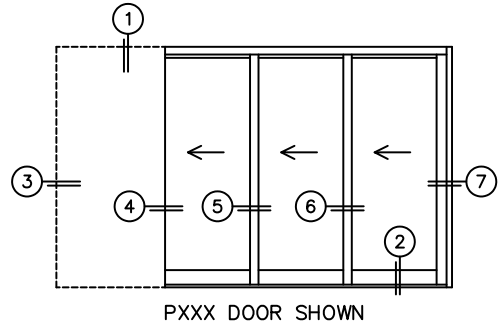

C(POCKET WIDTH)

D(NET FRAME WIDTH)

NOTES:

(USE RULER TO SCALE DIMENSIONS IN INCHES)

SCALE: 1/4

PXXX DOOR SHOWN

3 POCKET JAMB

4 POCKET INTERLOCKER

5 INTERLOCKERS

6 INTERLOCKERS

7 LOCK JAMB

*CAUTION: WHEN CONSTRUCTING POCKET NOTE THAT DAYLIGHT WIDTH DOES NOT INCLUDE 1" SET BACK FOR POST INTERLOCKER.