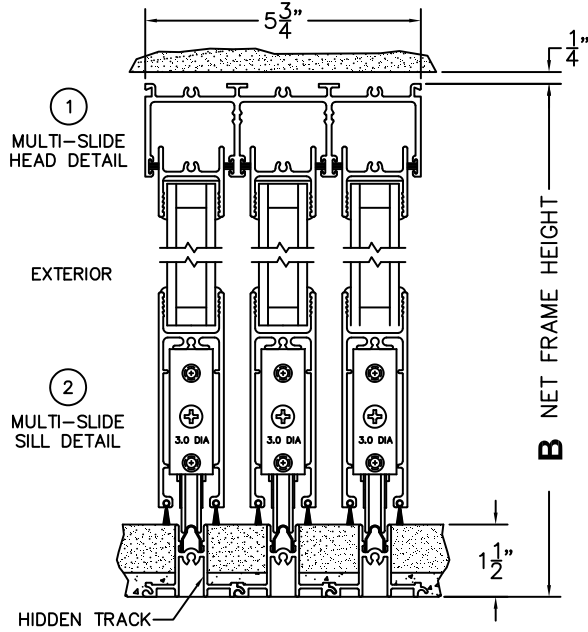

C(POCKET WIDTH)

D(NET FRAME WIDTH)

NOTES:

(USE RULER TO SCALE DIMENSIONS IN INCHES)

SCALE: 1/4

PXXX DOOR SHOWN

3 POCKET JAMB

4 POCKET INTERLOCKER

5 INTERLOCKERS

6 INTERLOCKERS

7 LOCK JAMB

*CAUTION: WHEN CONSTRUCTING POCKET NOTE THAT DAYLIGHT WIDTH DOES NOT INCLUDE 1" SET BACK FOR POST INTERLOCKER.