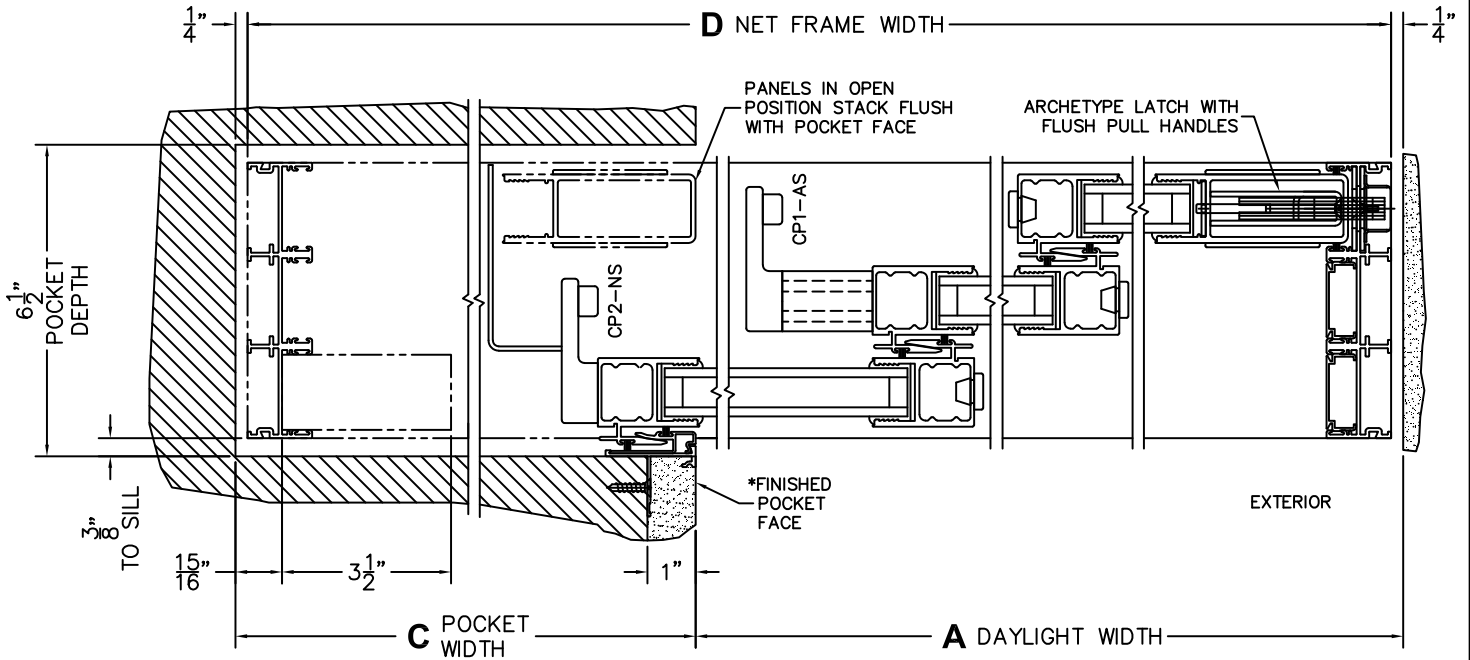

C(POCKET WIDTH)

D(NET FRAME WIDTH)

NOTES:

(USE RULER TO SCALE DIMENSIONS IN INCHES)

SCALE: 1/4

PXXX DOOR SHOWN

3 POCKET JAMB

4 POCKET INTERLOCKER

5 INTERLOCKERS

6 INTERLOCKERS

7 LOCK JAMB

*CAUTION: WHEN CONSTRUCTING POCKET NOTE THAT DAYLIGHT WIDTH DOES NOT INCLUDE 1" SET BACK FOR POST INTERLOCKER.