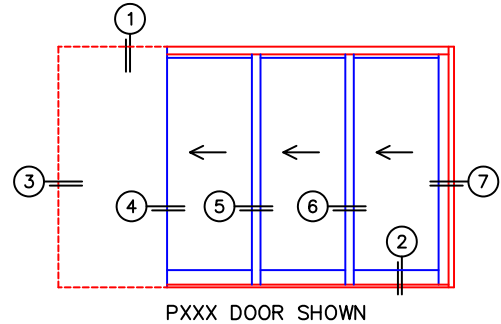

A(DAYLIGHT WIDTH)

B(NET FRAME HEIGHT)

CALCULATED VALUES (FLEETWOOD SUPPLIED)

C(POCKET WIDTH)

D(NET FRAME WIDTH)

NOTES:

(USE RULER TO SCALE DIMENSIONS IN INCHES)

SCALE: 1/4

*CAUTION: WHEN CONSTRUCTING POCKET NOTE THAT DAYLIGHT WIDTH DOES NOT INCLUDE 1" SET BACK FOR POST INTERLOCKER.

NOTE: THIS DRAWING AND THE ACCOMPANYING "OPTIONS AND UPGRADES" ARE FOR CONCEPT ONLY! AT THE TIME OF ORDER WE WILL CUSTOMIZE THE DRAWINGS TO FIT THE FINAL CONFIGURATION. SEE DRAWINGS 3050-08 THRU 3050-09 FOR ADDITIONAL INFORMATION.