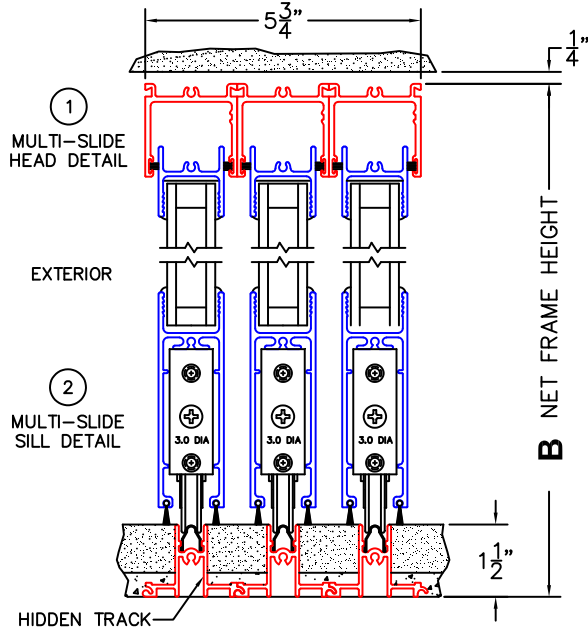

A(DAYLIGHT WIDTH)

B(NET FRAME HEIGHT)

CALCULATED VALUES (FLEETWOOD SUPPLIED)

C(POCKET WIDTH)

D(NET FRAME WIDTH)

NOTES:

(USE RULER TO SCALE DIMENSIONS IN INCHES)

SCALE: 1/4

*CAUTION: WHEN CONSTRUCTING POCKET NOTE THAT DAYLIGHT WIDTH DOES NOT INCLUDE 1" SET BACK FOR POST INTERLOCKER.

NOTE: THIS DRAWING AND THE ACCOMPANYING "OPTIONS AND UPGRADES" ARE FOR CONCEPT ONLY! AT THE TIME OF ORDER WE WILL CUSTOMIZE THE DRAWINGS TO FIT THE FINAL CONFIGURATION. SEE DRAWINGS 3050-08 THRU 3050-09 FOR ADDITIONAL INFORMATION.