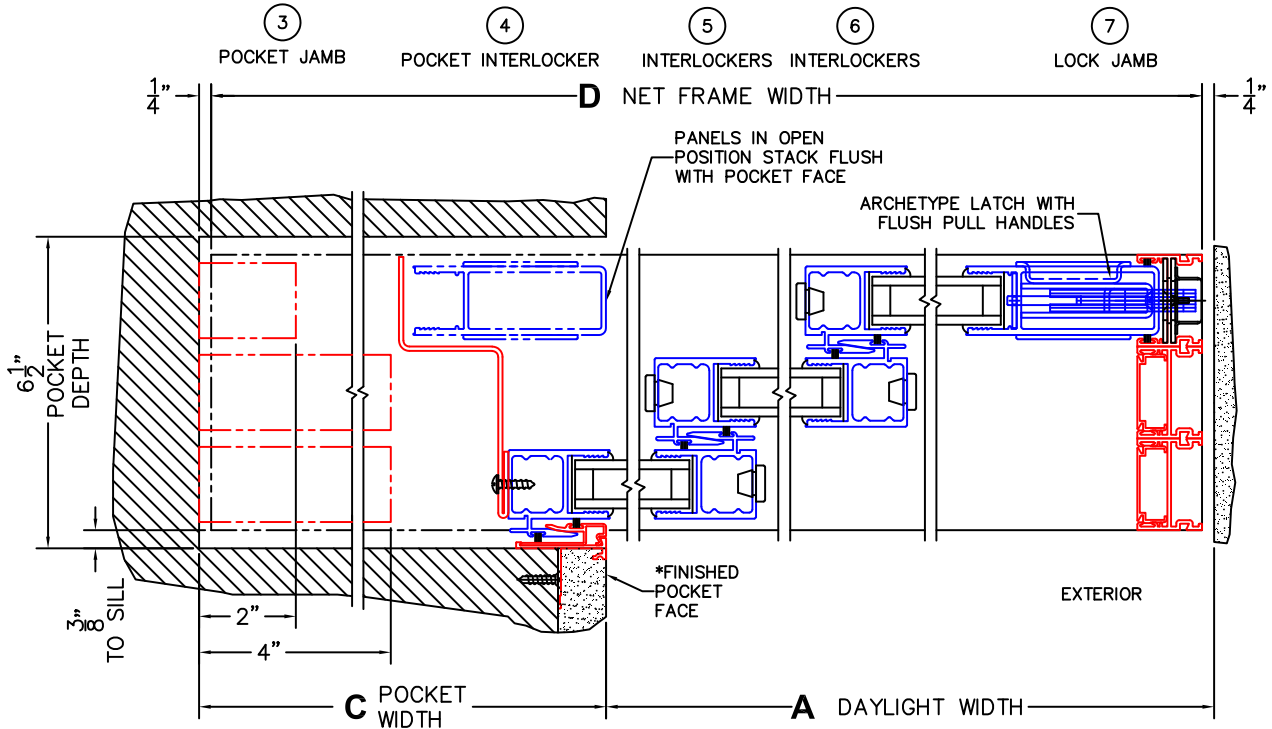

A(DAYLIGHT WIDTH)

B(NET FRAME HEIGHT)

CALCULATED VALUES (FLEETWOOD SUPPLIED)

C(POCKET WIDTH)

D(NET FRAME WIDTH)

NOTES:

(USE RULER TO SCALE DIMENSIONS IN INCHES)

SCALE: 1/4

*CAUTION: WHEN CONSTRUCTING POCKET NOTE THAT DAYLIGHT WIDTH DOES NOT INCLUDE 1" SET BACK FOR POST INTERLOCKER.

NOTE: THIS DRAWING AND THE ACCOMPANYING "OPTIONS AND UPGRADES" ARE FOR CONCEPT ONLY! AT THE TIME OF ORDER WE WILL CUSTOMIZE THE DRAWINGS TO FIT THE FINAL CONFIGURATION. SEE DRAWINGS 3050-08 THRU 3050-09 FOR ADDITIONAL INFORMATION.