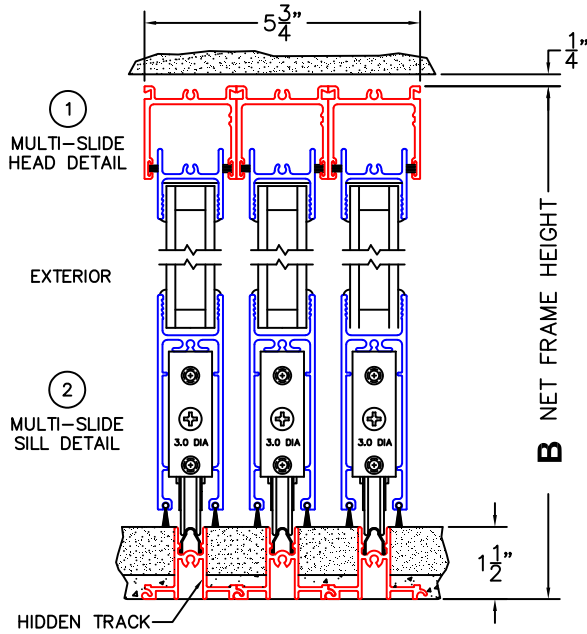

REQUIRED DEALER INFO.

**A**(DAYLIGHT WIDTH)

**B**(NET FRAME HEIGHT)

CALCULATED VALUES (FLEETWOOD SUPPLIED)

**C**(POCKET WIDTH)

**D**(NET FRAME WIDTH)

NOTES:

(USE RULER TO SCALE DIMENSIONS IN INCHES)

SCALE: 1/4"

\*CAUTION: WHEN CONSTRUCTING POCKET NOTE THAT DAYLIGHT WIDTH DOES NOT INCLUDE 1" SET BACK FOR POST INTERLOCKER.