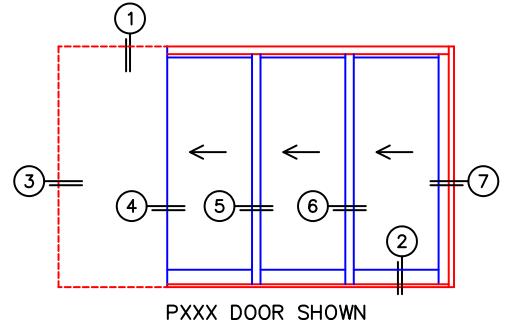

REQUIRED DEALER INFO.

**A**(DAYLIGHT WIDTH)

**B**(NET FRAME HEIGHT)

CALCULATED VALUES (FLEETWOOD SUPPLIED)

**C**(POCKET WIDTH)

**D**(NET FRAME WIDTH)

NOTES:

(USE RULER TO SCALE DIMENSIONS IN INCHES)

SCALE: 1/4"

\*CAUTION: WHEN CONSTRUCTING POCKET NOTE THAT DAYLIGHT WIDTH DOES NOT INCLUDE 1" SET BACK FOR POST INTERLOCKER.