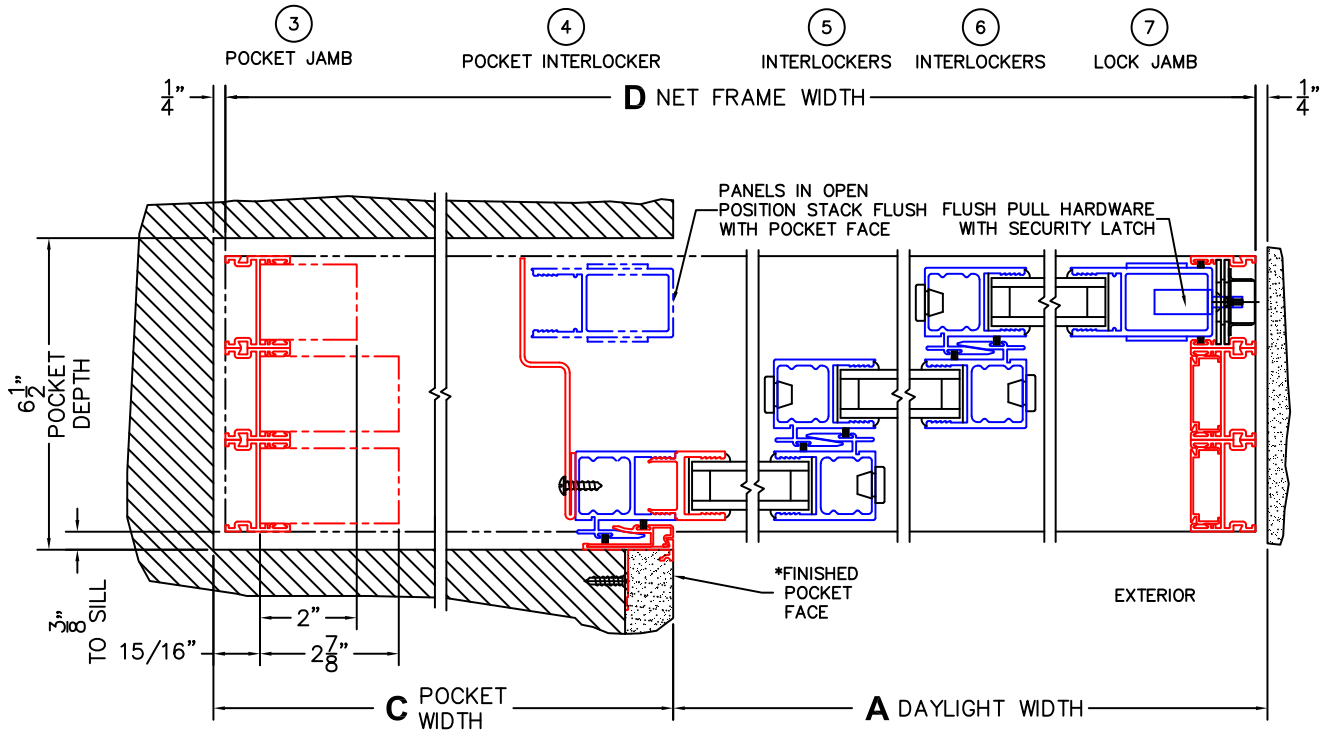

REQUIRED DEALER INFO.

**A**(DAYLIGHT WIDTH)

**B**(NET FRAME HEIGHT)

CALCULATED VALUES (FLEETWOOD SUPPLIED)

**C**(POCKET WIDTH)

**D**(NET FRAME WIDTH)

NOTES:

(USE RULER TO SCALE DIMENSIONS IN INCHES)

SCALE: 1/4"

\*CAUTION: WHEN CONSTRUCTING POCKET NOTE THAT DAYLIGHT WIDTH DOES NOT INCLUDE 1" SET BACK FOR POST INTERLOCKER.