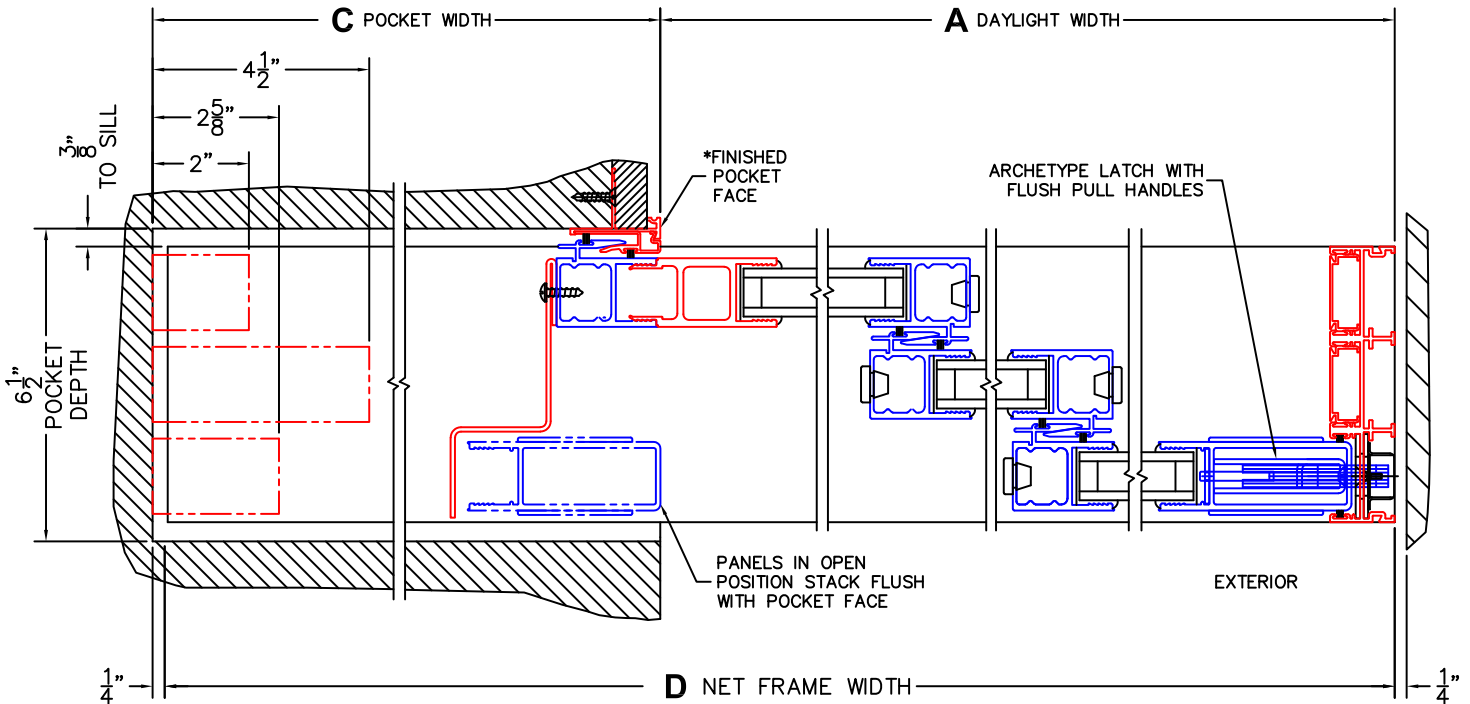

C(POCKET WIDTH)

D(NET FRAME WIDTH)

NOTES:

(USE RULER TO SCALE DIMENSIONS IN INCHES)

SCALE: 1/4

PXXX DOOR SHOWN

3
POCKET
JAMB

4
POCKET
INTERLOCKERS

5
INTERLOCKERS

6
INTERLOCKERS

7
LOCK JAMB

*CAUTION: WHEN CONSTRUCTING POCKET NOTE THAT DAYLIGHT WIDTH DOES NOT INCLUDE 1" SET BACK FOR POST INTERLOCKER.