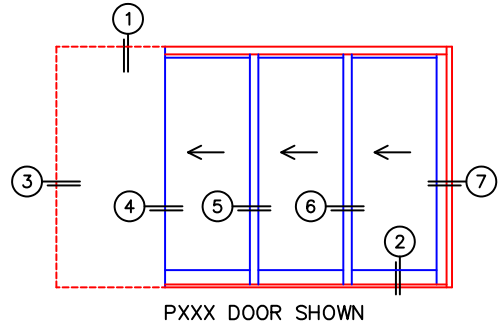

C(POCKET WIDTH)

D(NET FRAME WIDTH)

NOTES:

(USE RULER TO SCALE DIMENSIONS IN INCHES)

SCALE: 1/4

PXXX DOOR SHOWN

3
POCKET
JAMB

4
POCKET
INTERLOCKERS

5
INTERLOCKERS

6
INTERLOCKERS

7
LOCK JAMB

*CAUTION: WHEN CONSTRUCTING POCKET NOTE THAT DAYLIGHT WIDTH DOES NOT INCLUDE 1" SET BACK FOR POST INTERLOCKER.