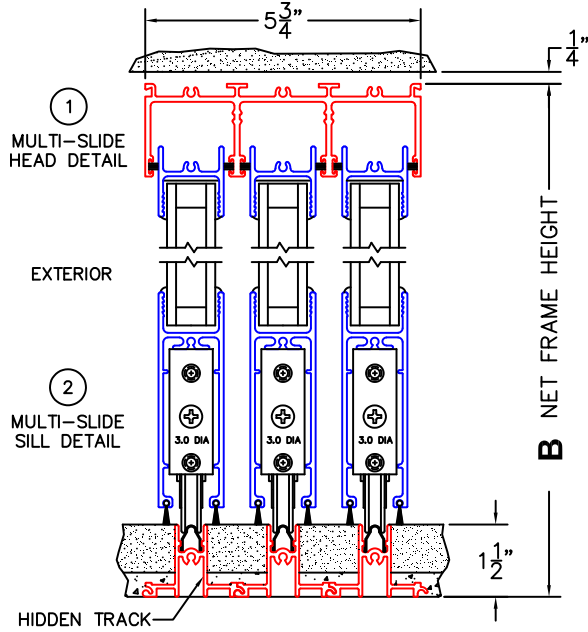

C(POCKET WIDTH)

D(NET FRAME WIDTH)

NOTES:

(USE RULER TO SCALE DIMENSIONS IN INCHES)

SCALE: 1/4

PXXX DOOR SHOWN

3
POCKET
JAMB

4
POCKET
INTERLOCKERS

5
INTERLOCKERS

6
INTERLOCKERS

7
LOCK JAMB

*CAUTION: WHEN CONSTRUCTING POCKET NOTE THAT DAYLIGHT WIDTH DOES NOT INCLUDE 1" SET BACK FOR POST INTERLOCKER.