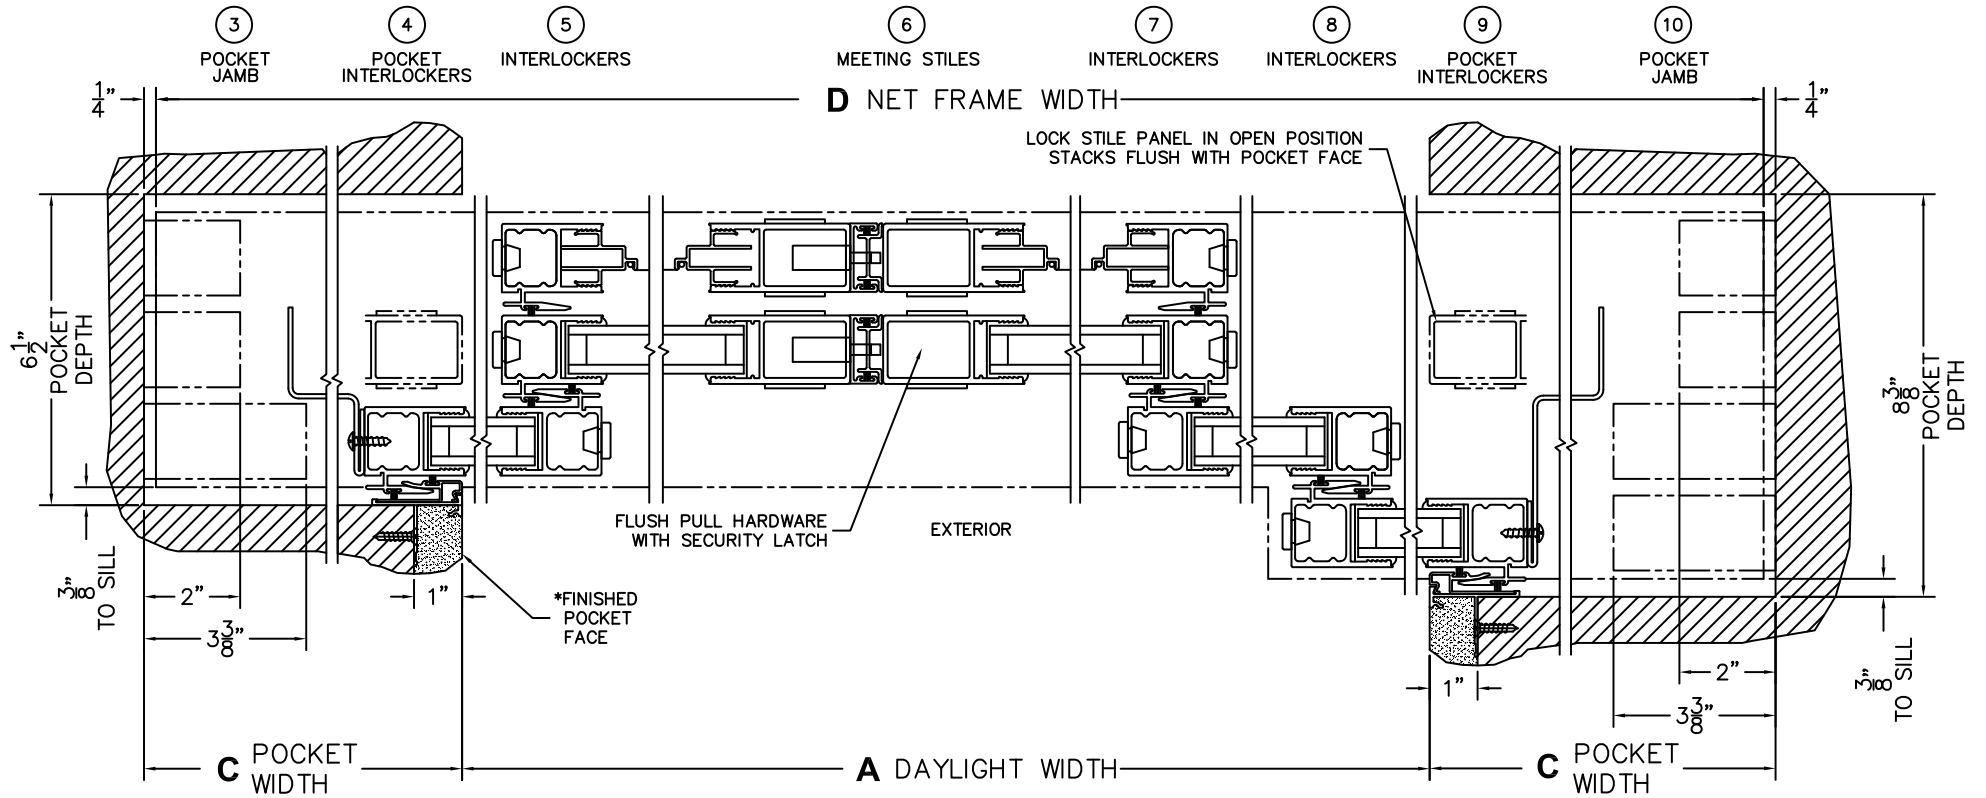

(USE RULER TO SCALE DIMENSIONS IN INCHES)

SCALE: 1/4

\*CAUTION: WHEN CONSTRUCTING POCKET NOTE THAT DAYLIGHT WIDTH DOES NOT INCLUDE 1" SET BACK FOR POST INTERLOCKER.