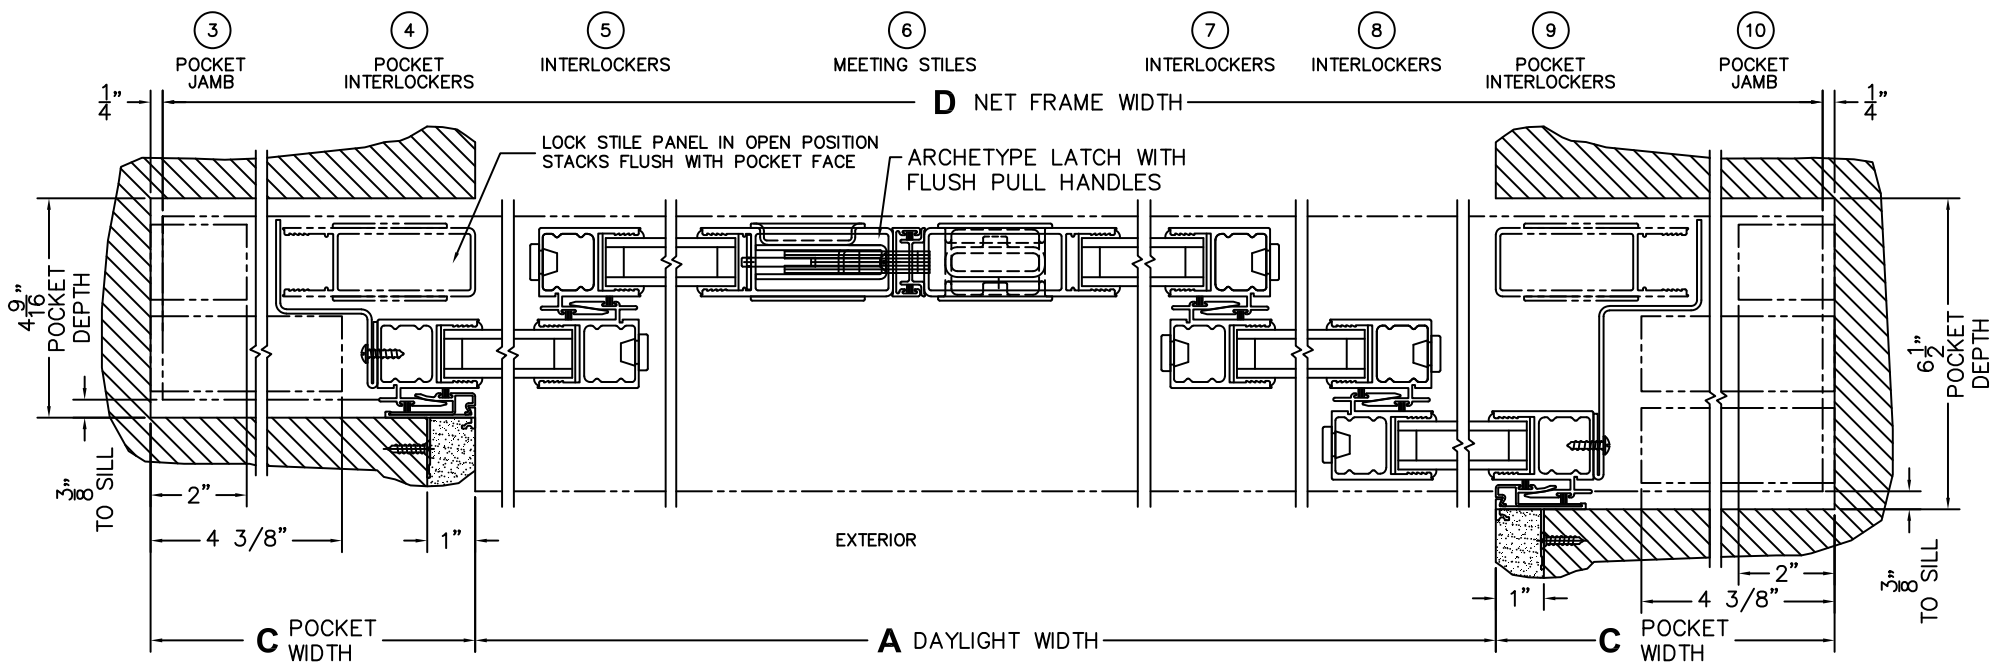

(USE RULER TO SCALE DIMENSIONS IN INCHES)

SCALE: 1/4

*CAUTION: WHEN CONSTRUCTING POCKET NOTE THAT DAYLIGHT WIDTH DOES NOT INCLUDE 1" SET BACK FOR POST INTERLOCKER.