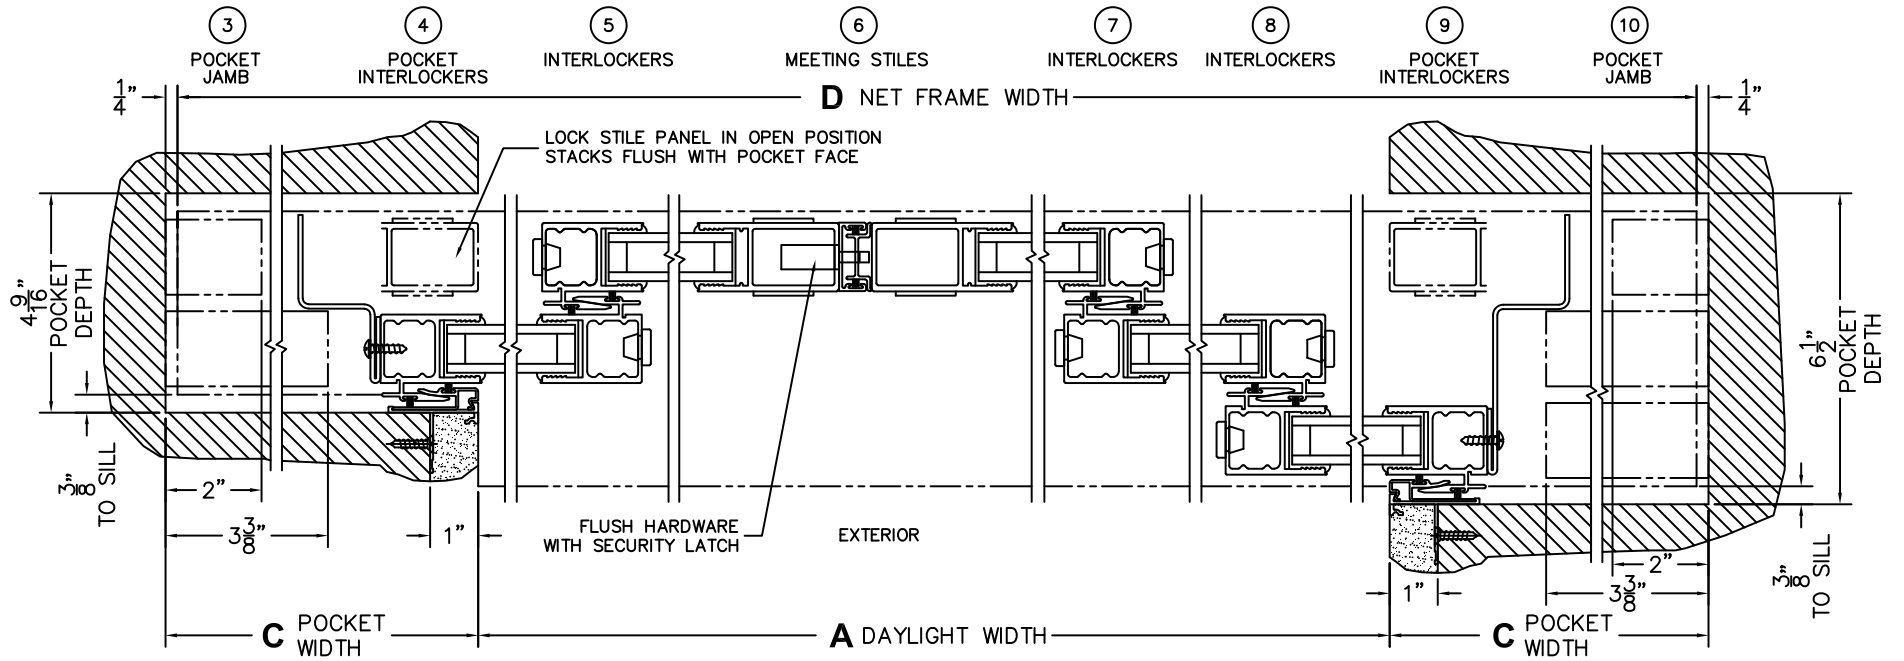

FLEETWOOD
WINDOWS & DOORS
FleetwoodUSA.com

NORWOOD 3050
PXXIXXP CUSTOM CONFIGURATION
NO SCREENS HIDDEN TRACK

ORDER NO.:

ITEM NO.:

(USE RULER TO SCALE DIMENSIONS IN INCHES)

SCALE: 1/4

*CAUTION: WHEN CONSTRUCTING POCKET NOTE THAT DAYLIGHT WIDTH DOES NOT INCLUDE 1" SET BACK FOR POST INTERLOCKER.