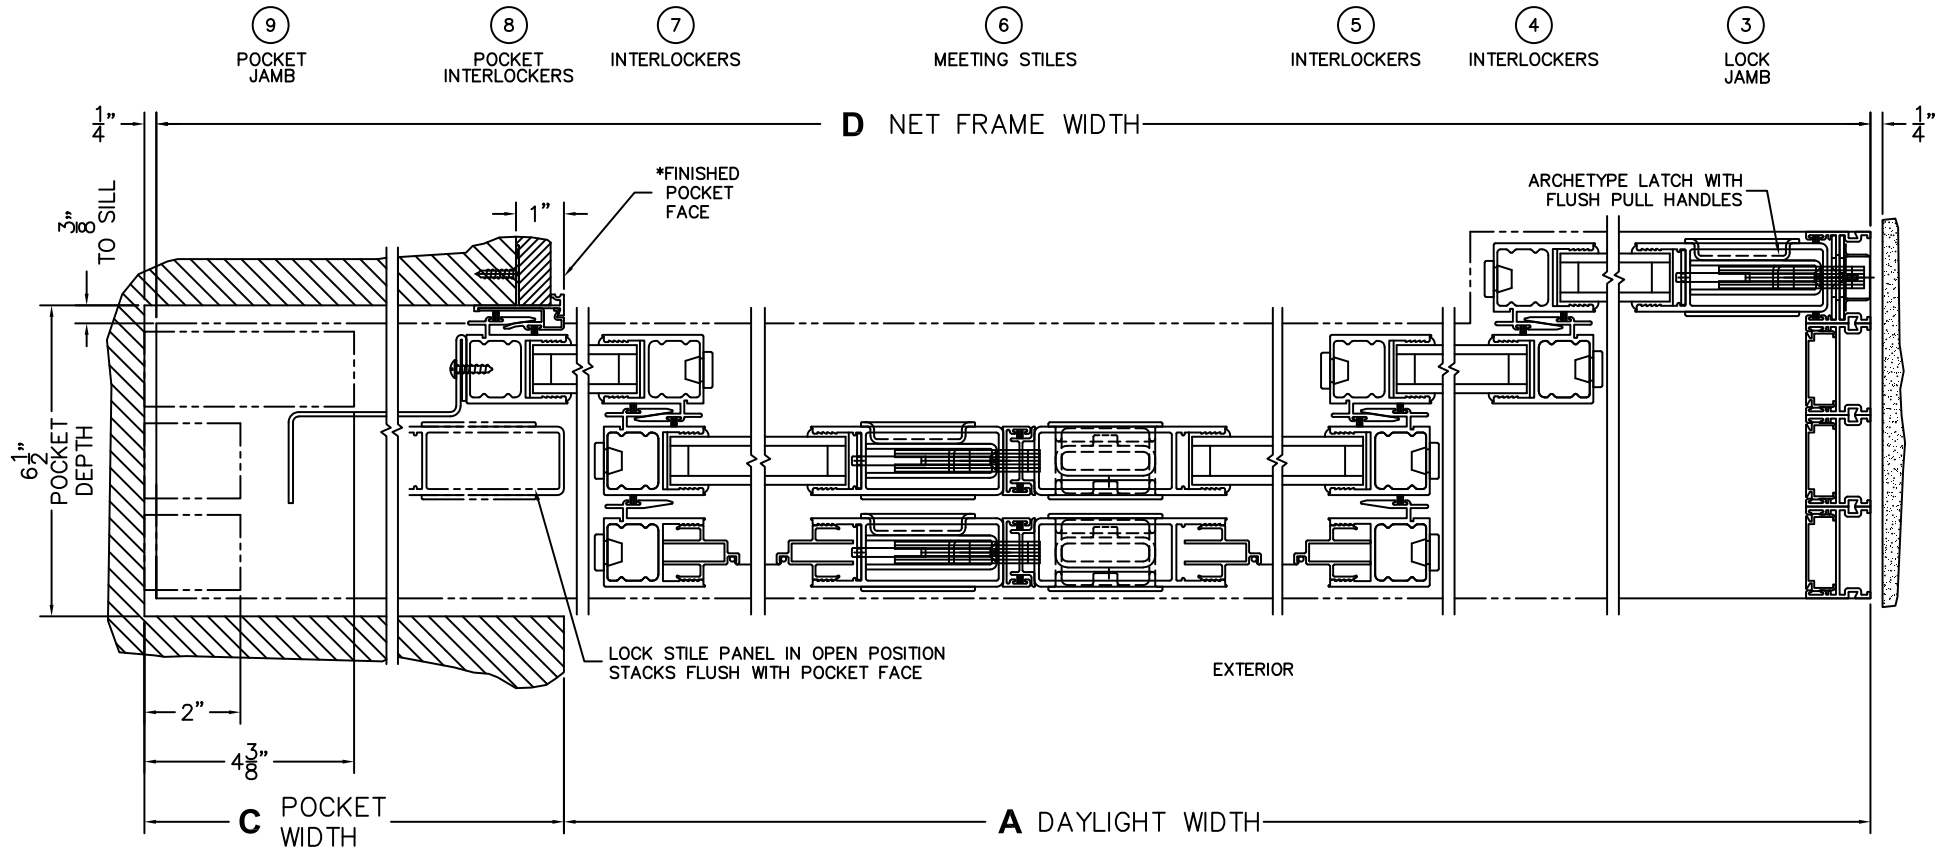

(USE RULER TO SCALE DIMENSIONS IN INCHES)

SCALE: 1/4

\*CAUTION: WHEN CONSTRUCTING POCKET NOTE THAT DAYLIGHT WIDTH DOES NOT INCLUDE 1" SET BACK FOR POST INTERLOCKER.