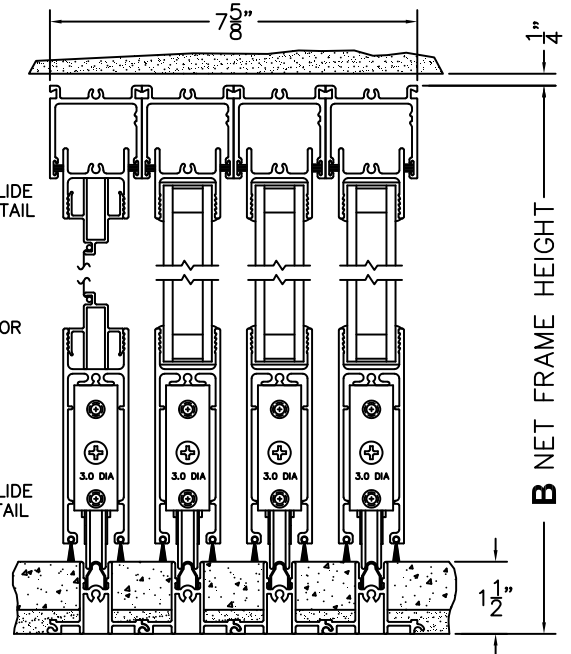

CALCULATED VALUES (FLEETWOOD SUPPLIED)

C(POCKET WIDTH)

D(NET FRAME WIDTH)

NOTES:

(USE RULER TO SCALE DIMENSIONS IN INCHES)

SCALE: 1/4

PXXIXXX DOOR SHOWN

1
MULTI-SLIDE
HEAD DETAIL

EXTERIOR

2
MULTI-SLIDE
SILL DETAIL

B NET FRAME HEIGHT

1A
MULTI-SLIDE
HEAD DETAIL

EXTERIOR

2A
MULTI-SLIDE
SILL DETAIL

B NET FRAME HEIGHT