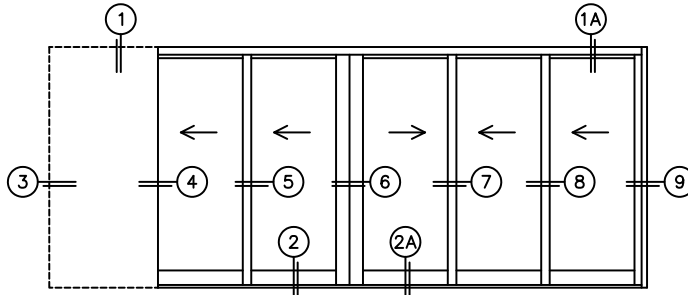

CALCULATED VALUES (FLEETWOOD SUPPLIED)

C(POCKET WIDTH)

D(NET FRAME WIDTH)

NOTES:

(USE RULER TO SCALE DIMENSIONS IN INCHES)

SCALE: 1/4

PXXIXXX DOOR SHOWN

1
MULTI-SLIDE
HEAD DETAIL

EXTERIOR

2
MULTI-SLIDE
SILL DETAIL

B NET FRAME HEIGHT

1A
MULTI-SLIDE
HEAD DETAIL

EXTERIOR

2A
MULTI-SLIDE
SILL DETAIL

B NET FRAME HEIGHT