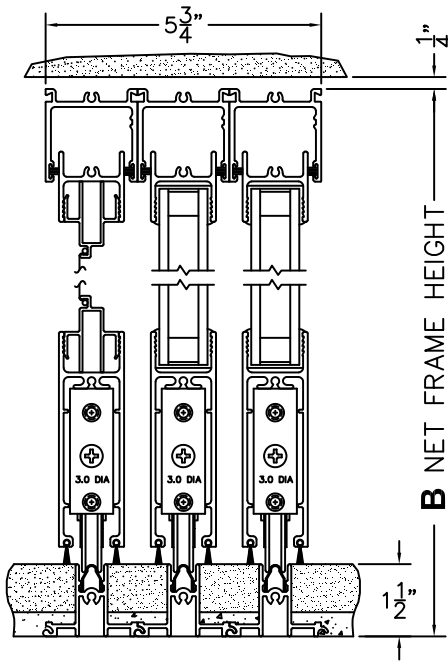

FLEETWOOD
WINDOWS & DOORS
FleetwoodUSA.com

NORWOOD 3050
XXXIXXP STANDARD CONFIG.
WITH SCREENS

ORDER NO.:

ITEM NO.:

REQUIRED DEALER INFO.

A(DAYLIGHT WIDTH)

B(NET FRAME HEIGHT)

SILL PAN HEIGHT(INTERIOR LEG)
(3/4", 1-1/16", 1-7/16" OR 1-7/8")

CALCULATED VALUES (FLEETWOOD SUPPLIED)

C(POCKET WIDTH)

D(NET FRAME WIDTH)

NOTES:

(USE RULER TO SCALE DIMENSIONS IN INCHES)

SCALE: 1/4

PXXIXXX DOOR SHOWN

1
MULTI-SLIDE
HEAD DETAIL

EXTERIOR

2
MULTI-SLIDE
SILL DETAIL

B NET FRAME HEIGHT

1A
MULTI-SLIDE
HEAD DETAIL

EXTERIOR

2A
MULTI-SLIDE
SILL DETAIL

B NET FRAME HEIGHT