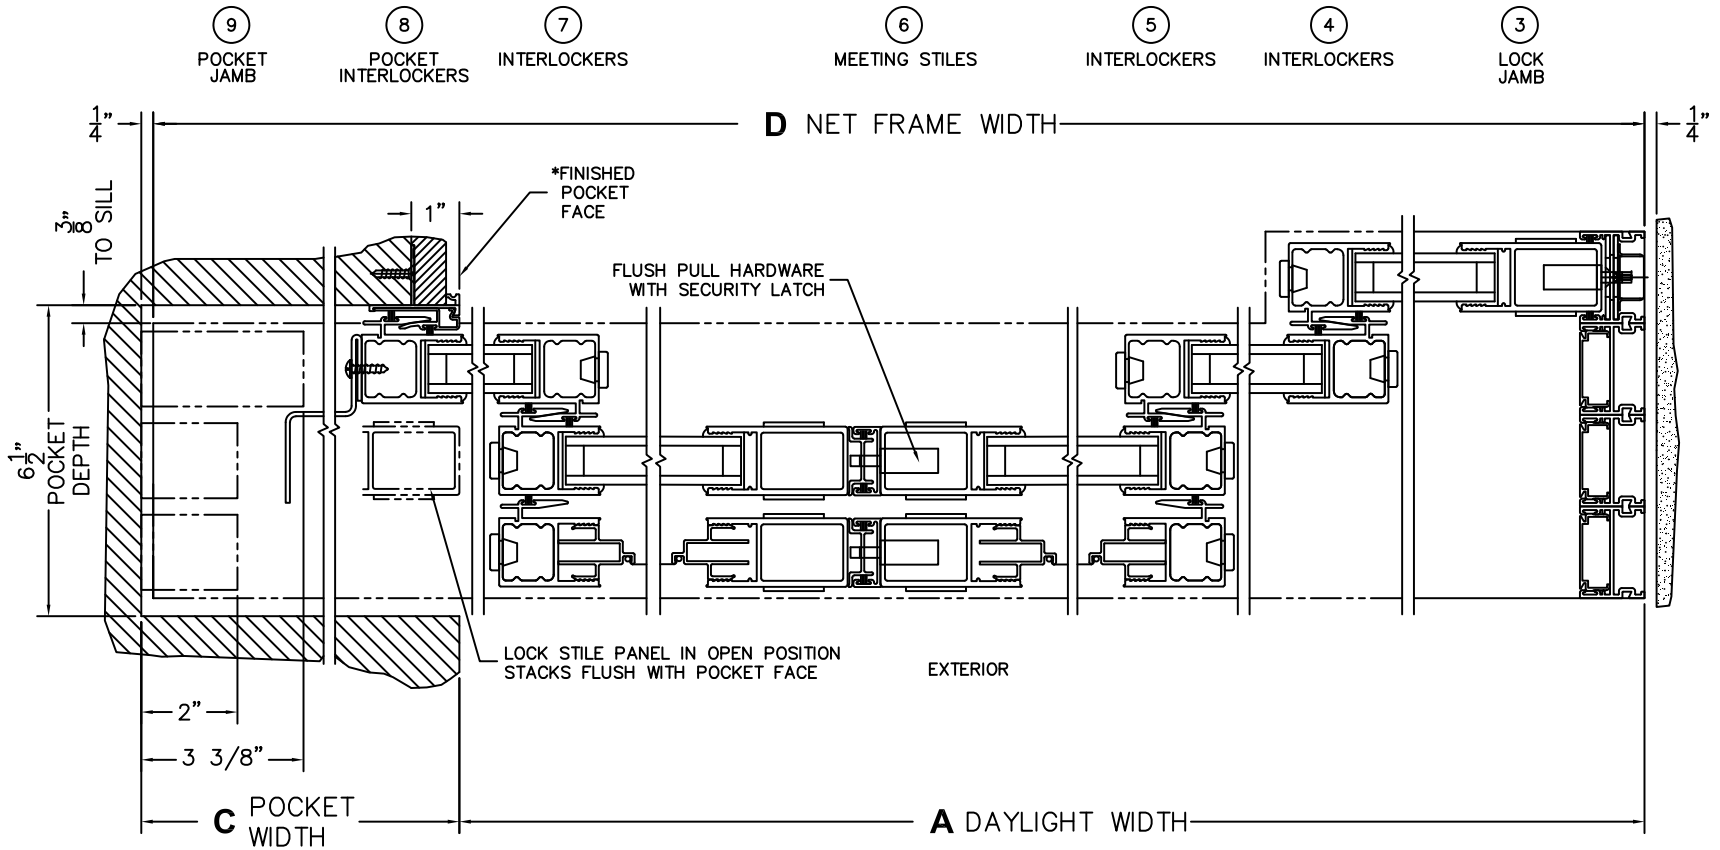

(USE RULER TO SCALE DIMENSIONS IN INCHES)

SCALE: 1/4

*CAUTION: WHEN CONSTRUCTING POCKET NOTE THAT DAYLIGHT WIDTH DOES NOT INCLUDE 1" SET BACK FOR POST INTERLOCKER.