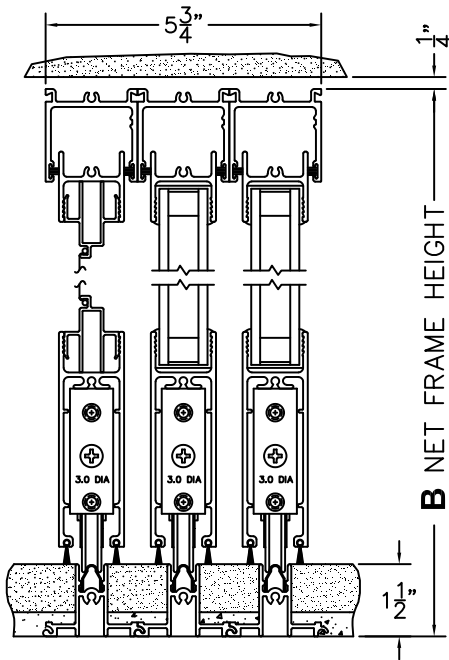

FLEETWOOD
WINDOWS & DOORS
FleetwoodUSA.com

NORWOOD 3050
XXXIXXP STANDARD CONFIG.
WITH SCREENS

ORDER NO.:

ITEM NO.:

REQUIRED DEALER INFO.

A(DAYLIGHT WIDTH)

B(NET FRAME HEIGHT)

SILL PAN HEIGHT (INTERIOR LEG)
(3/4", 1-1/16", 1-7/16" OR 1-7/8")

CALCULATED VALUES (FLEETWOOD SUPPLIED)

C(POCKET WIDTH)

D(NET FRAME WIDTH)

NOTES:

(USE RULER TO SCALE DIMENSIONS IN INCHES)

SCALE: 1/4

PXXIXXX DOOR SHOWN

1
MULTI-SLIDE
HEAD DETAIL

EXTERIOR

2
MULTI-SLIDE
SILL DETAIL

1A
MULTI-SLIDE
HEAD DETAIL

EXTERIOR

2A
MULTI-SLIDE
SILL DETAIL