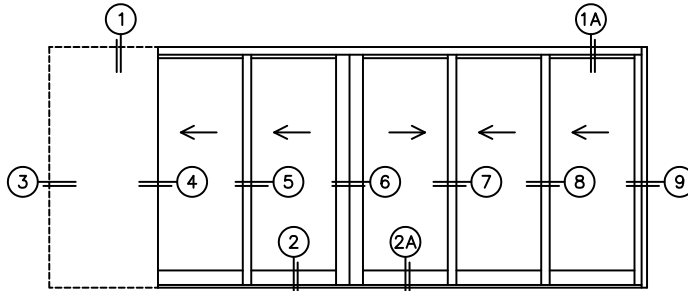

CALCULATED VALUES (FLEETWOOD SUPPLIED)

C(POCKET WIDTH)

D(NET FRAME WIDTH)

NOTES:

(USE RULER TO SCALE DIMENSIONS IN INCHES)

SCALE: 1/4

PXXIXXX DOOR SHOWN

1
MULTI-SLIDE
HEAD DETAIL

EXTERIOR

2
MULTI-SLIDE
SILL DETAIL

1A
MULTI-SLIDE
HEAD DETAIL

EXTERIOR

2A
MULTI-SLIDE
SILL DETAIL