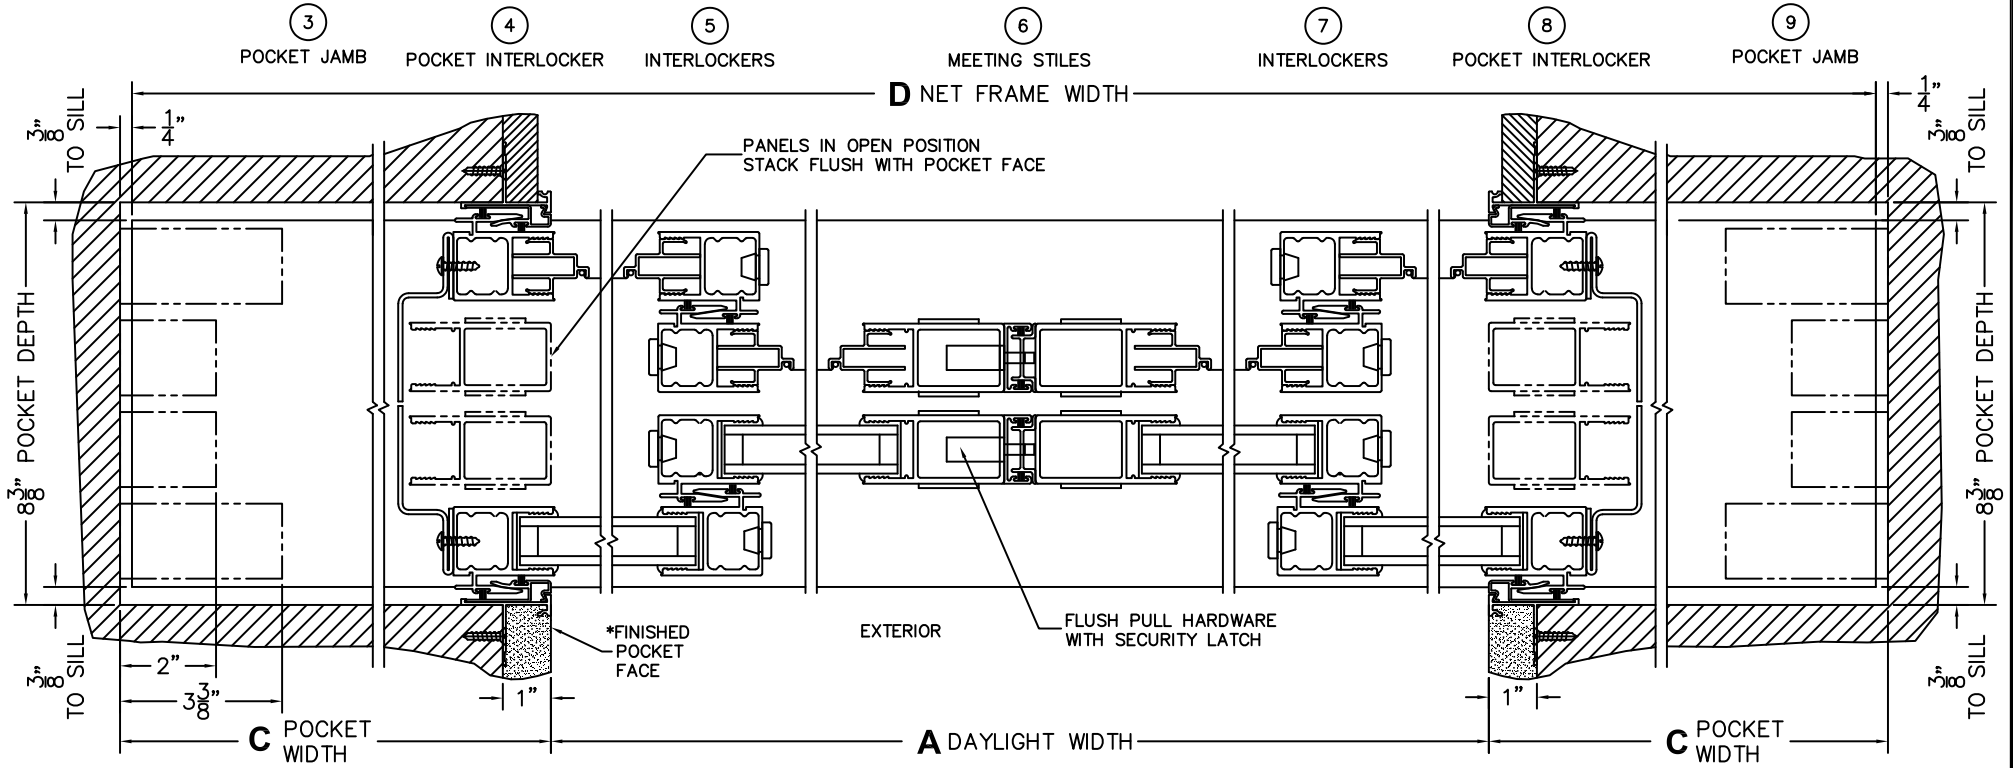

(USE RULER TO SCALE DIMENSIONS IN INCHES)

SCALE: 1/4

*CAUTION: WHEN CONSTRUCTING POCKET NOTE THAT DAYLIGHT WIDTH DOES NOT INCLUDE 1" SET BACK FOR POST INTERLOCKER.