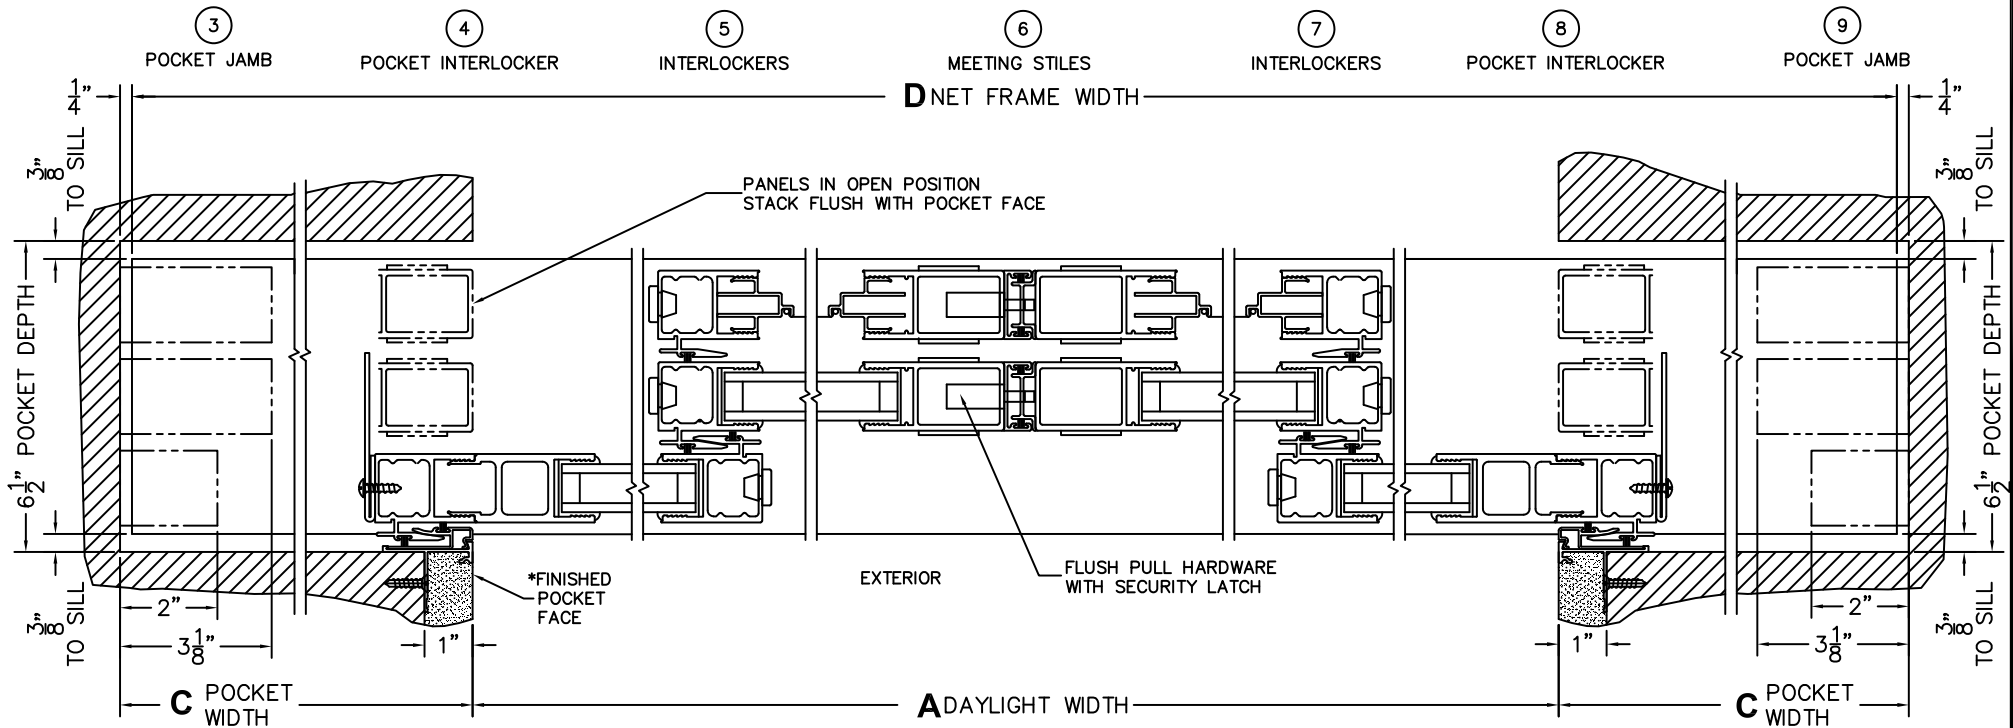

SCALE: 1/4

*CAUTION: WHEN CONSTRUCTING POCKET NOTE THAT DAYLIGHT WIDTH DOES NOT INCLUDE 1" SET BACK FOR POST INTERLOCKER.