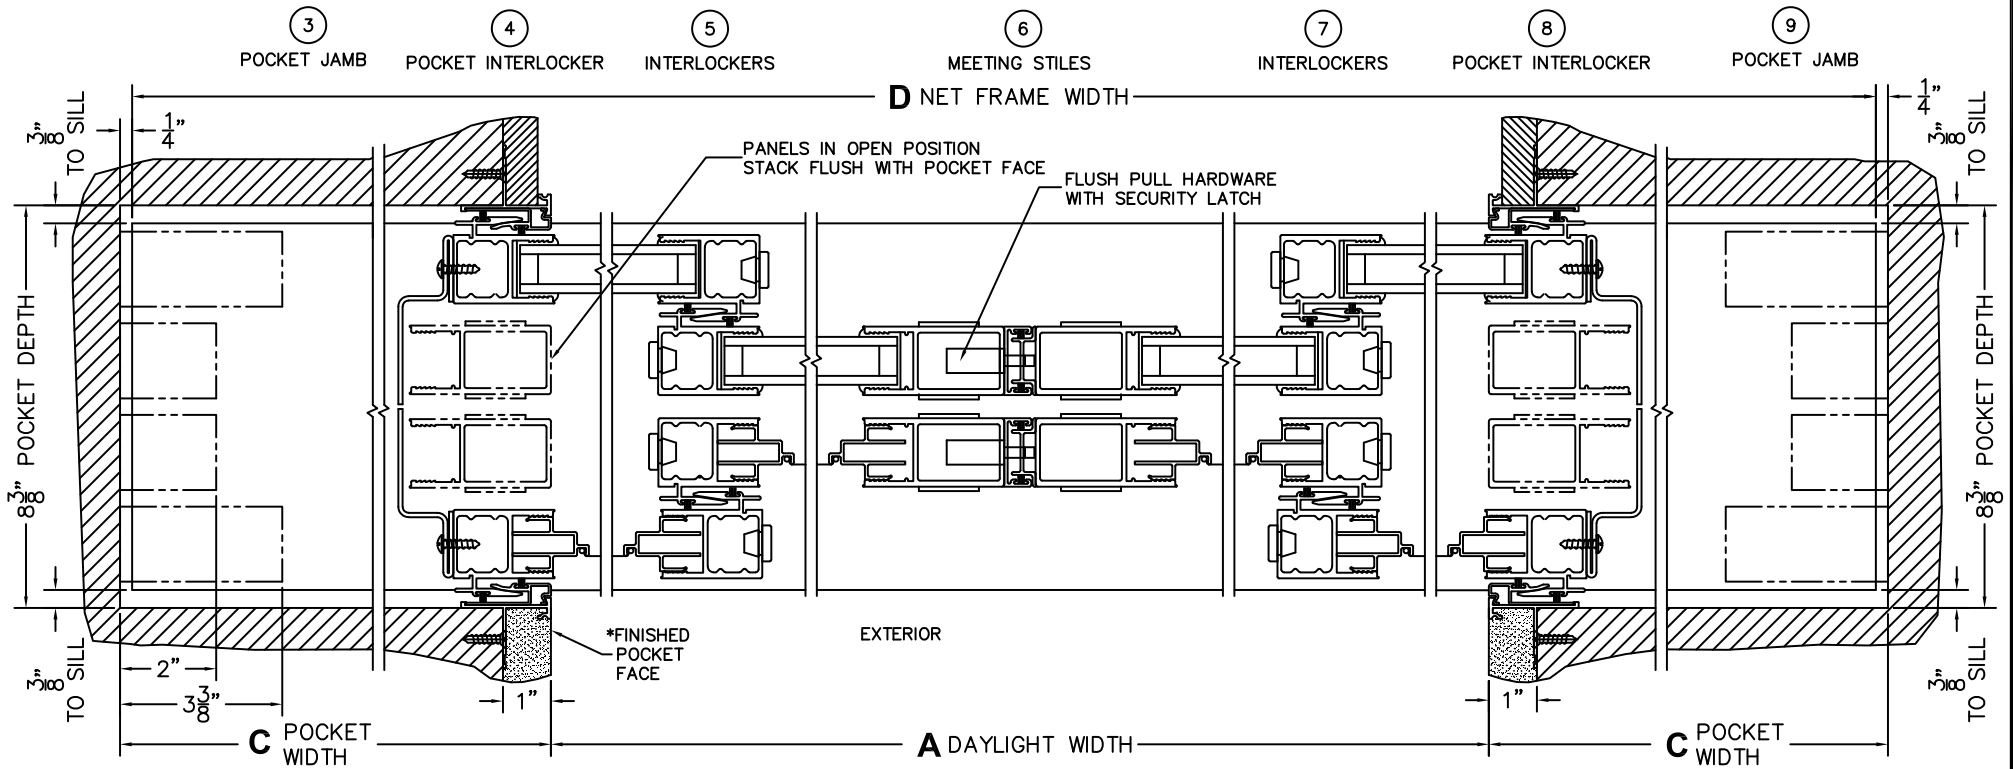

(USE RULER TO SCALE DIMENSIONS IN INCHES)

SCALE: 1/4

*CAUTION: WHEN CONSTRUCTING POCKET NOTE THAT DAYLIGHT WIDTH DOES NOT INCLUDE 1" SET BACK FOR POST INTERLOCKER.