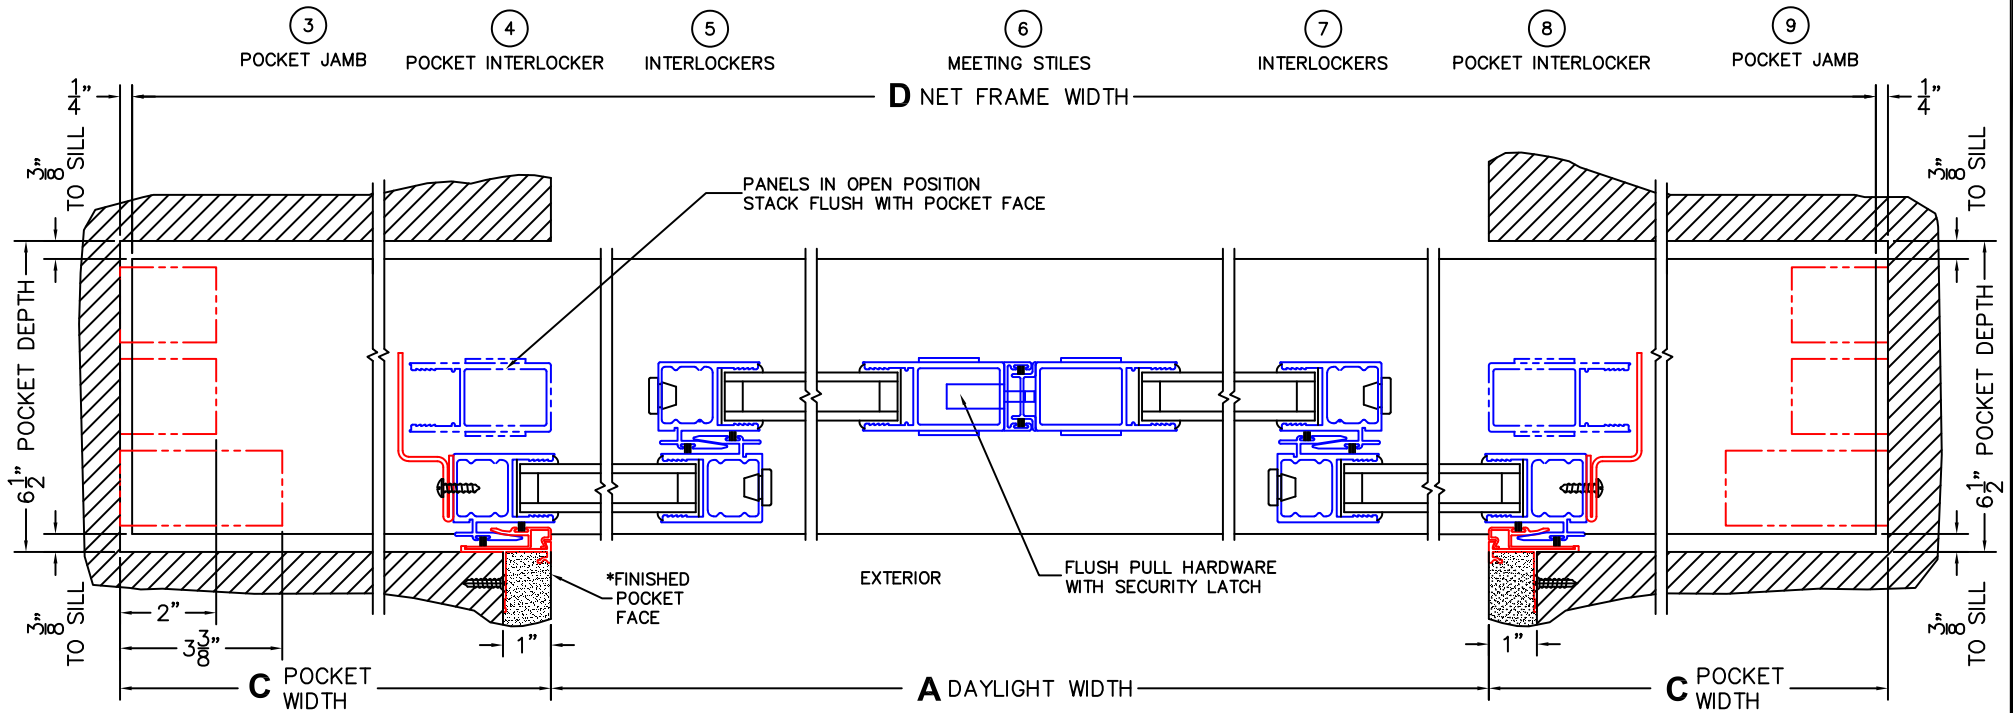

(USE RULER TO SCALE DIMENSIONS IN INCHES)

SCALE: 1/4

*CAUTION: WHEN CONSTRUCTING POCKET NOTE THAT DAYLIGHT WIDTH DOES NOT INCLUDE 1" SET BACK FOR POST INTERLOCKER.