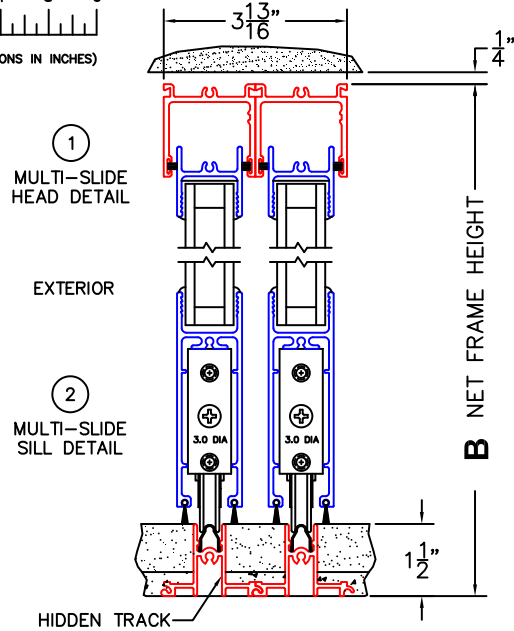

CALCULATED VALUES (FLEETWOOD SUPPLIED)

C(POCKET WIDTH)

D(NET FRAME WIDTH)

NOTES:

(USE RULER TO SCALE DIMENSIONS IN INCHES)

SCALE: 1/4

PXXIXXP DOOR SHOWN