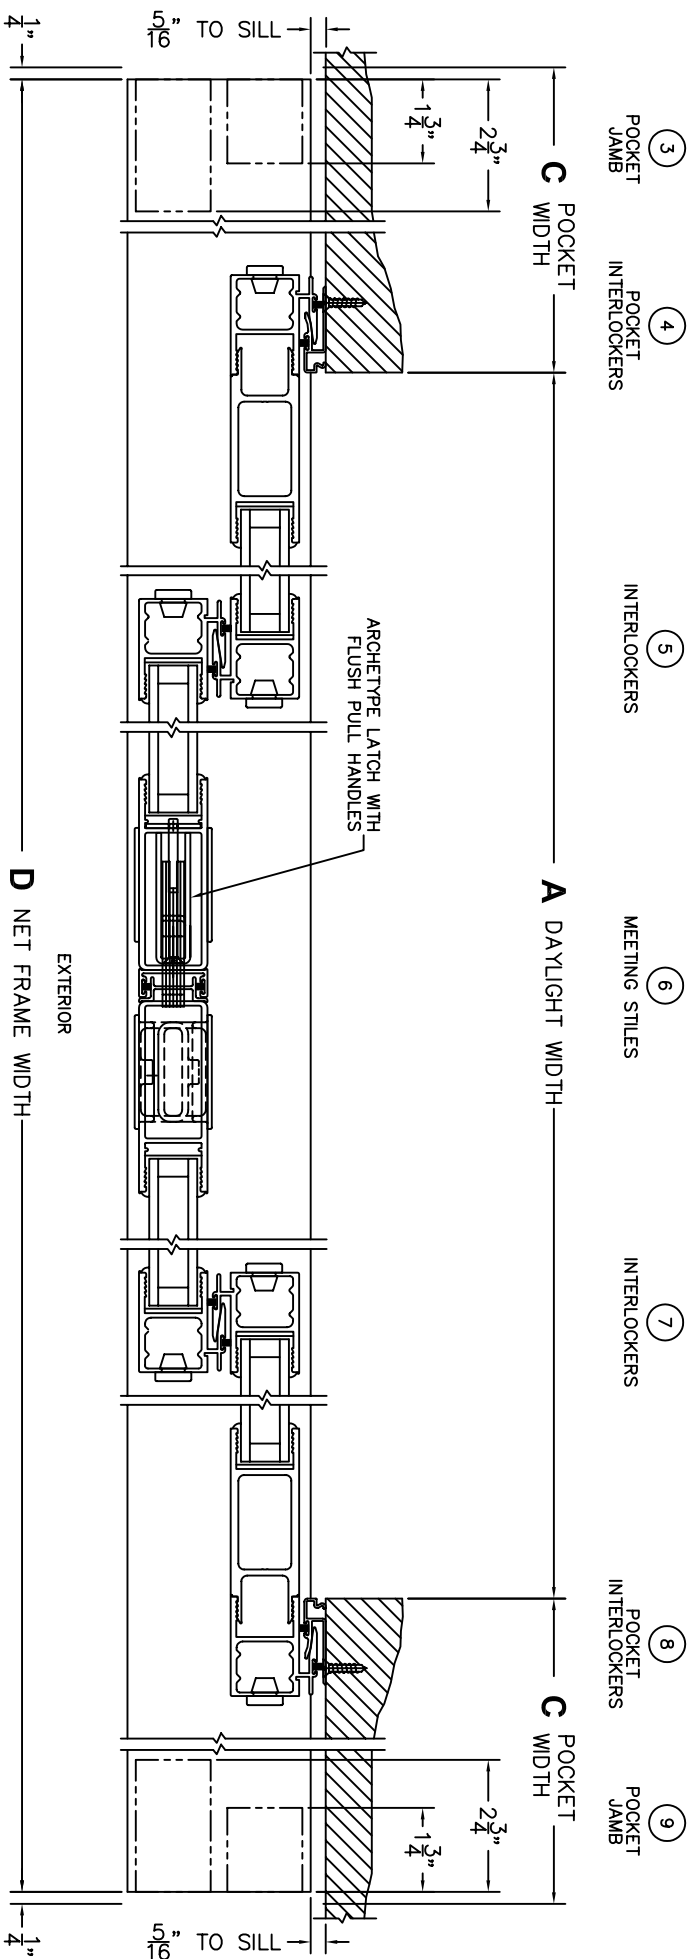

FLEETWOOD
WINDOWS & DOORS
FleetwoodUSA.com

NORWOOD 3050 M/S
PXXIXXP CUSTOM CONFIGURATION
NO SCREENS HIDDEN TRACK

ORDER NO.:

ITEM NO.:

SCALE: 1/4

REQUIRED DEALER INFO.

A (DAYLIGHT WIDTH)

B (NET FRAME HEIGHT)

CALCULATED VALUES (FLEETWOOD SUPPLIED)

C (POCKET WIDTH)

D (NET FRAME WIDTH)

NOTES:

PXXIXXP DOOR SHOWN

FLEETWOOD
WINDOWS & DOORS
FleetwoodUSA.com

NORWOOD 3050 M/S
PXXIXP CUSTOM CONFIGURATION
NO SCREENS HIDDEN TRACK

ORDER NO.:

ITEM NO.:

SCALE: 1/4

FLEETWOOD
 WINDOWS & DOORS
 FleetwoodUSA.com

NORWOOD 3050 M/S
 PXXIXP CUSTOM CONFIGURATION
 NO SCREENS HIDDEN TRACK

ORDER NO.:

ITEM NO.:

SCALE: 1/4

POCKET VIEWS: PANELS IN OPEN POSITION