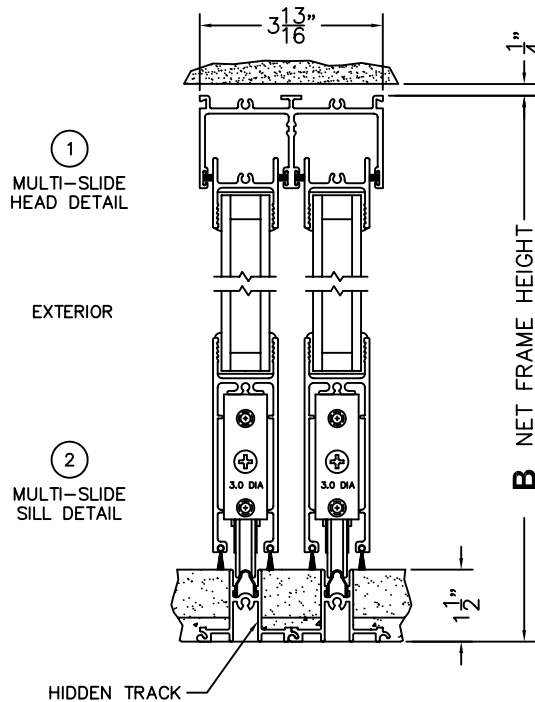

CALCULATED VALUES (FLEETWOOD SUPPLIED)

C (POCKET WIDTH)

D (NET FRAME WIDTH)

NOTES:

PXXIXXP DOOR SHOWN

FLEETWOOD
WINDOWS & DOORS
FleetwoodUSA.com

NORWOOD 3050 M/S
PXXIXP CUSTOM CONFIGURATION
NO SCREENS HIDDEN TRACK

ORDER NO.:

ITEM NO.:

SCALE: 1/4

FLEETWOOD
 WINDOWS & DOORS
 FleetwoodUSA.com

NORWOOD 3050 M/S
 PXXIXP CUSTOM CONFIGURATION
 NO SCREENS HIDDEN TRACK

ORDER NO.:

ITEM NO.:

SCALE: 1/4

POCKET VIEWS: PANELS IN OPEN POSITION