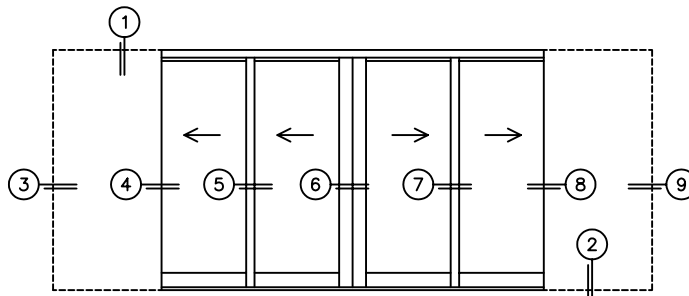

FLEETWOOD
WINDOWS & DOORS
FleetwoodUSA.com

NORWOOD 3050 M/S
PXXIXXP CUSTOM CONFIGURATION
NO SCREENS HIDDEN TRACK

ORDER NO.:

ITEM NO.:

SCALE: 1/4

REQUIRED DEALER INFO.

A (DAYLIGHT WIDTH)

B (NET FRAME HEIGHT)

CALCULATED VALUES (FLEETWOOD SUPPLIED)

C (POCKET WIDTH)

D (NET FRAME WIDTH)

NOTES:

PXXIXXP DOOR SHOWN

FLEETWOOD
WINDOWS & DOORS
FleetwoodUSA.com

NORWOOD 3050 M/S
PXXIXP CUSTOM CONFIGURATION
NO SCREENS HIDDEN TRACK

POCKET VIEWS: PANELS IN OPEN POSITION