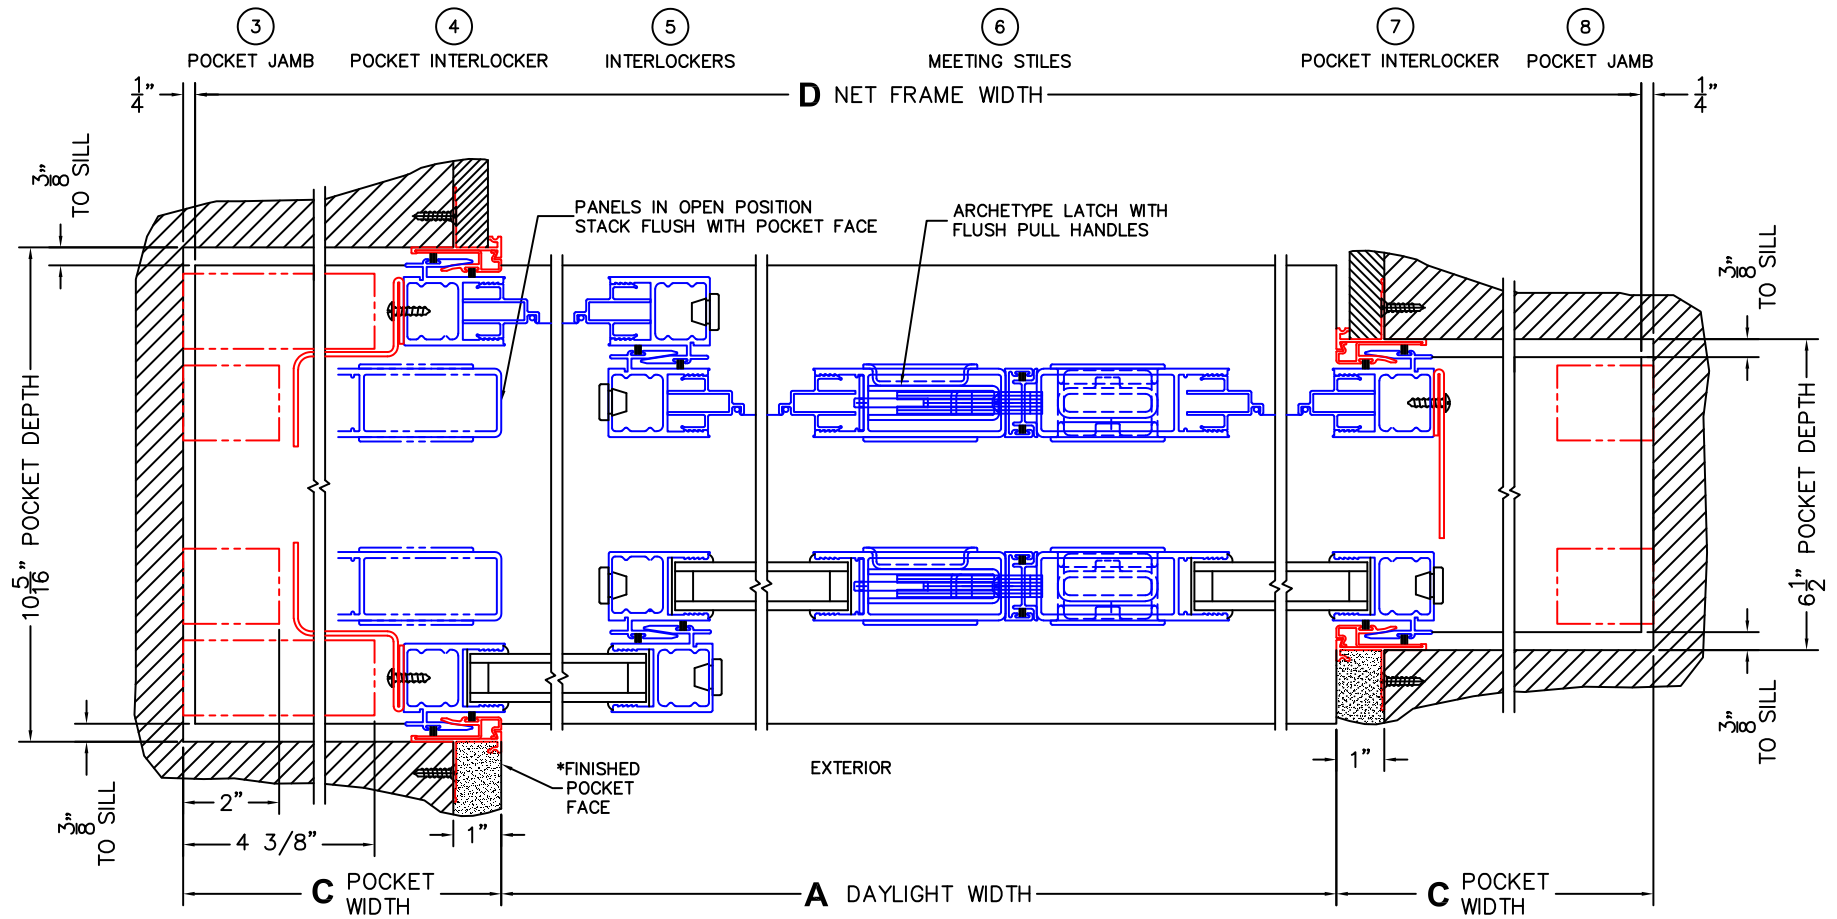

(USE RULER TO SCALE DIMENSIONS IN INCHES)

SCALE: 1/4

*CAUTION: WHEN CONSTRUCTING POCKET NOTE THAT DAYLIGHT WIDTH DOES NOT INCLUDE 1" SET BACK FOR POST INTERLOCKER.