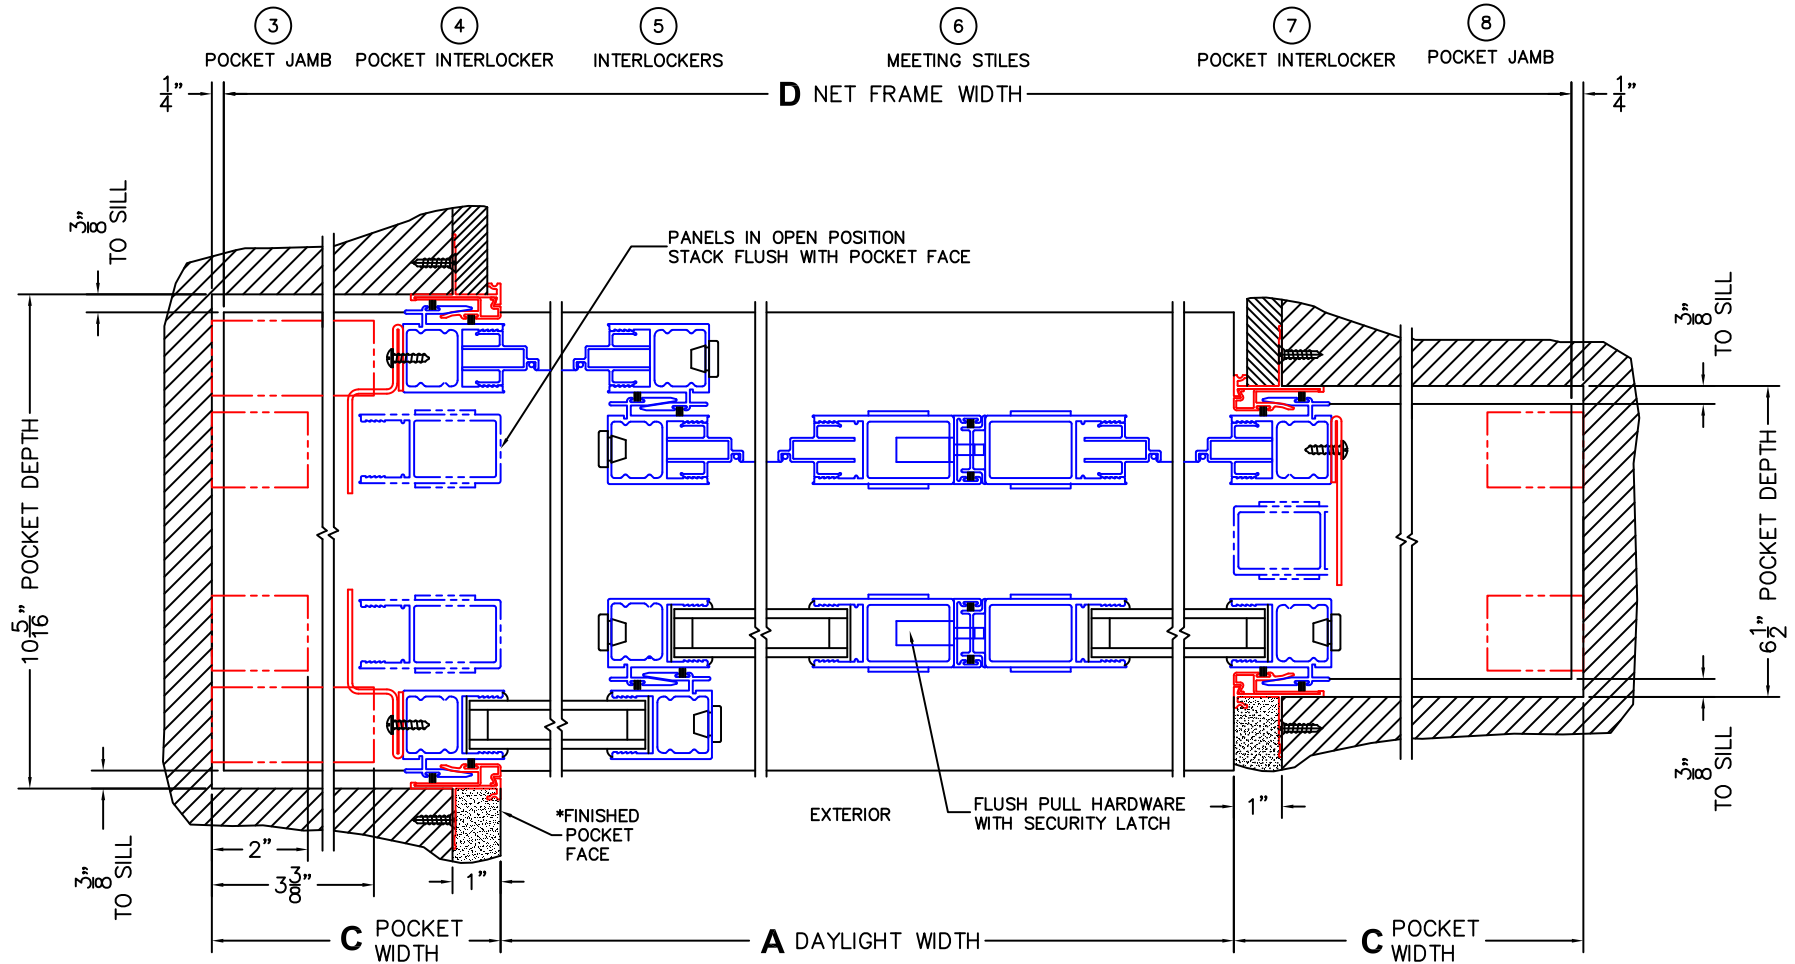

FLEETWOOD

Windows & Doors

2485 Railroad Street, Corona, CA 92880
(800) 736-7363 www.fleetwoodusa.com

NORWOOD 3050

PXXIXP STANDARD CONFIGURATION
NO SCREENS

ORDER NO.:

ITEM NO.:

(USE RULER TO SCALE DIMENSIONS IN INCHES)

SCALE: 1/4

*CAUTION: WHEN CONSTRUCTING POCKET NOTE THAT DAYLIGHT WIDTH DOES NOT INCLUDE 1" SET BACK FOR POST INTERLOCKER.