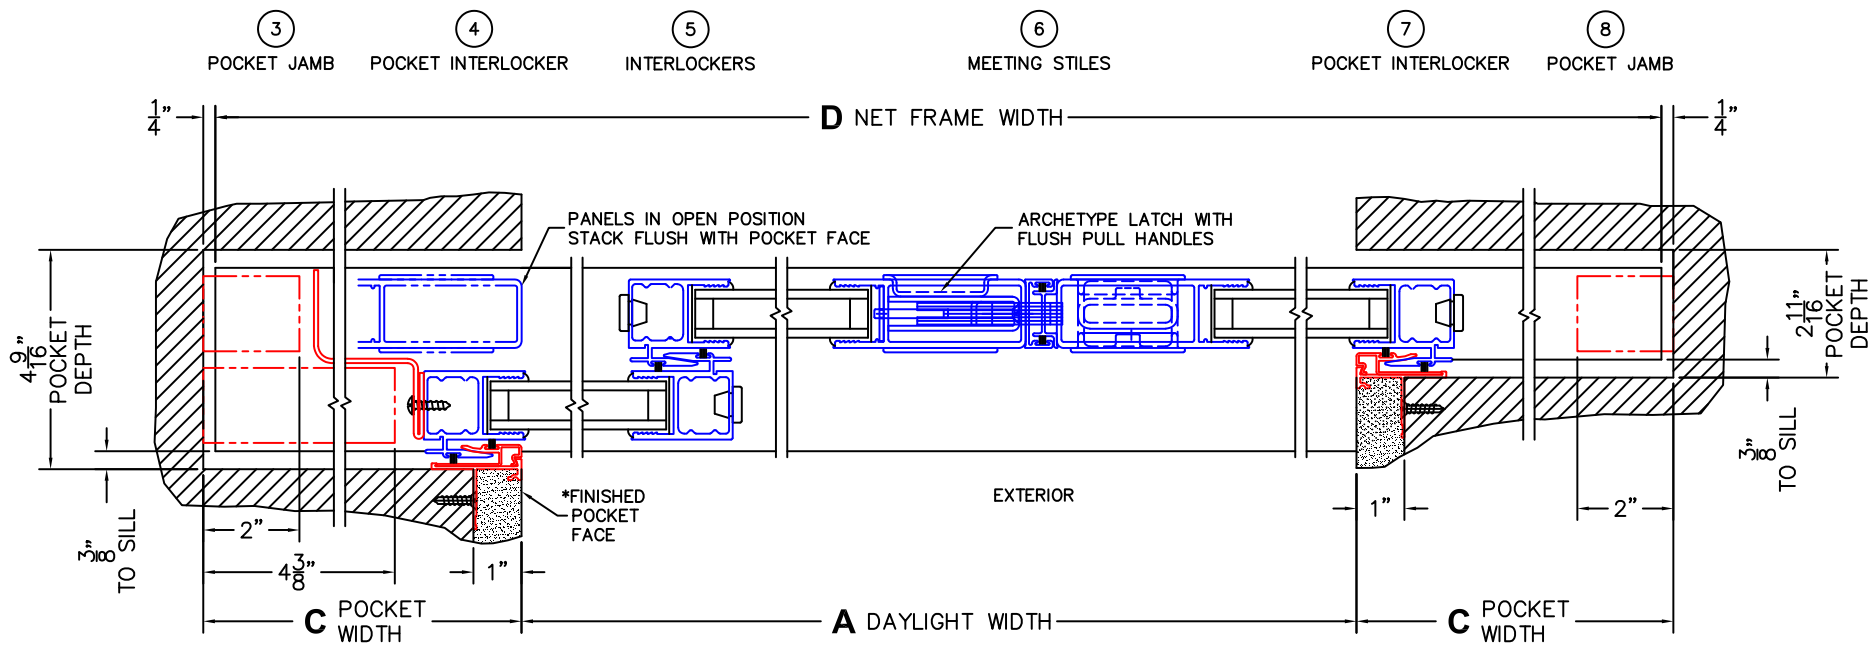

(USE RULER TO SCALE DIMENSIONS IN INCHES)

SCALE: 1/4

\*CAUTION: WHEN CONSTRUCTING POCKET NOTE THAT DAYLIGHT WIDTH DOES NOT INCLUDE 1" SET BACK FOR POST INTERLOCKER.