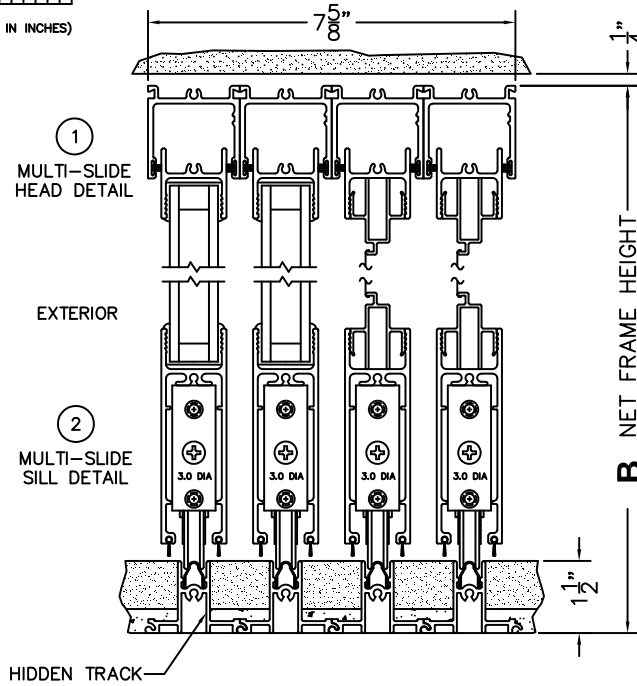

A(DAYLIGHT WIDTH)

B(NET FRAME HEIGHT)

CALCULATED VALUES (FLEETWOOD SUPPLIED)

C(POCKET WIDTH)

D(NET FRAME WIDTH)

NOTES:

(USE RULER TO SCALE DIMENSIONS IN INCHES)

SCALE: 1/4

③ POCKET JAMB ④ POCKET INTERLOCKER ⑤ INTERLOCKERS ⑥ LOCK JAMB

*CAUTION: WHEN CONSTRUCTING POCKET NOTE THAT DAYLIGHT WIDTH DOES NOT INCLUDE 1" SET BACK FOR POST INTERLOCKER.