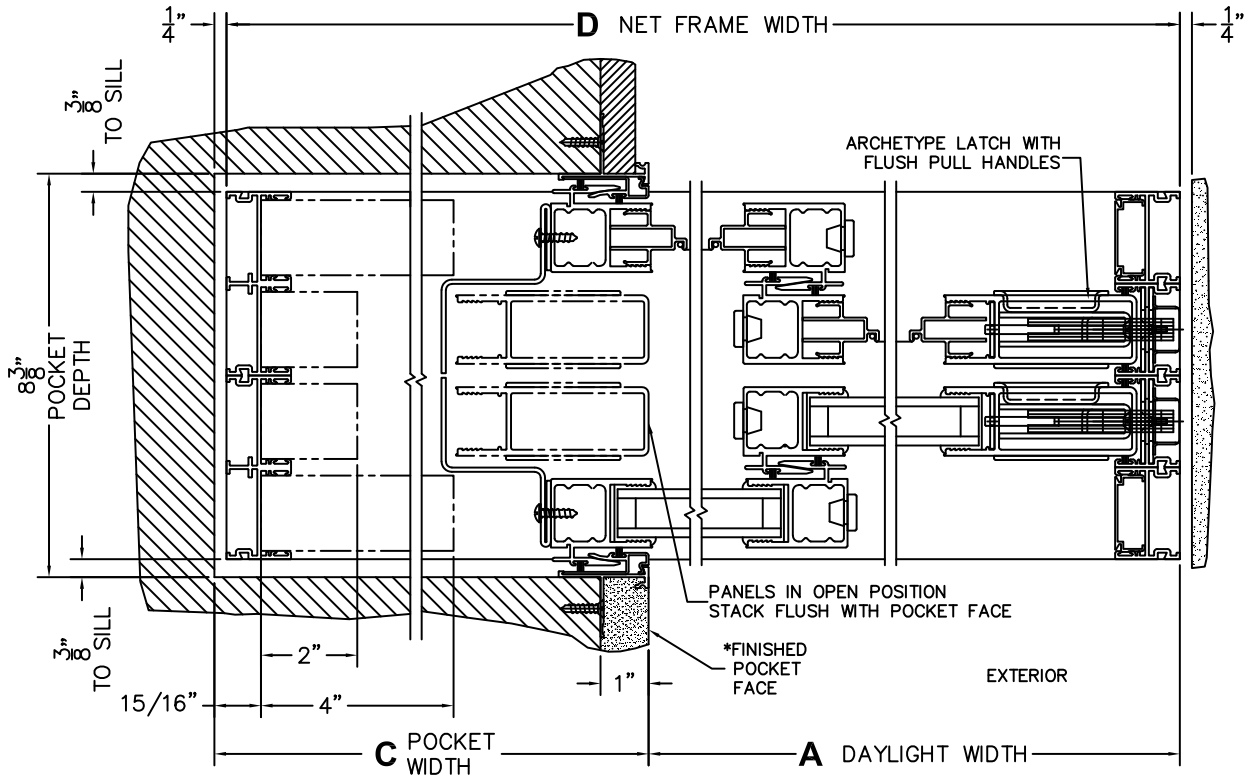

A(DAYLIGHT WIDTH)

B(NET FRAME HEIGHT)

CALCULATED VALUES (FLEETWOOD SUPPLIED)

C(POCKET WIDTH)

D(NET FRAME WIDTH)

NOTES:

(USE RULER TO SCALE DIMENSIONS IN INCHES)

SCALE: 1/4

③ POCKET JAMB ④ POCKET INTERLOCKER ⑤ INTERLOCKERS ⑥ LOCK JAMB

*CAUTION: WHEN CONSTRUCTING POCKET NOTE THAT DAYLIGHT WIDTH DOES NOT INCLUDE 1" SET BACK FOR POST INTERLOCKER.