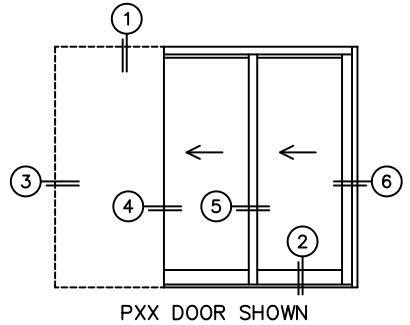

A(DAYLIGHT WIDTH)

B(NET FRAME HEIGHT)

CALCULATED VALUES (FLEETWOOD SUPPLIED)

C(POCKET WIDTH)

D(NET FRAME WIDTH)

NOTES:

(USE RULER TO SCALE DIMENSIONS IN INCHES)

SCALE: 1/4

③ POCKET JAMB ④ POCKET INTERLOCKER ⑤ INTERLOCKERS ⑥ LOCK JAMB

*CAUTION: WHEN CONSTRUCTING POCKET NOTE THAT DAYLIGHT WIDTH DOES NOT INCLUDE 1" SET BACK FOR POST INTERLOCKER.