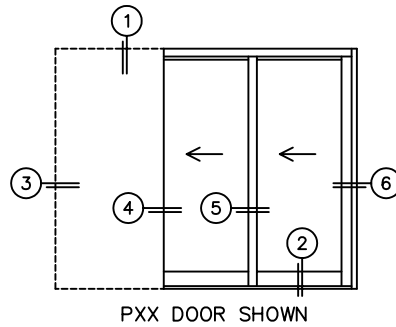

B(NET FRAME HEIGHT)

CALCULATED VALUES (FLEETWOOD SUPPLIED)

C(POCKET WIDTH)

D(NET FRAME WIDTH)

NOTES:

FLEETWOOD
WINDOWS & DOORS
FleetwoodUSA.com

NORWOOD 3050
PXX CUSTOM CONFIGURATION
HIDDEN TRACK WITH SCREENS

ORDER NO.:

ITEM NO.:

SCALE: 1/4

*CAUTION: WHEN CONSTRUCTING POCKET NOTE THAT DAYLIGHT WIDTH DOES NOT INCLUDE 1" SET BACK FOR POST INTERLOCKER.

FLEETWOOD
WINDOWS & DOORS
FleetwoodUSA.com

NORWOOD 3050
PXX CUSTOM CONFIGURATION
HIDDEN TRACK WITH SCREENS

ORDER NO.:

ITEM NO.:

SCALE: 1/4

POCKET VIEW: PANELS IN OPEN POSITION