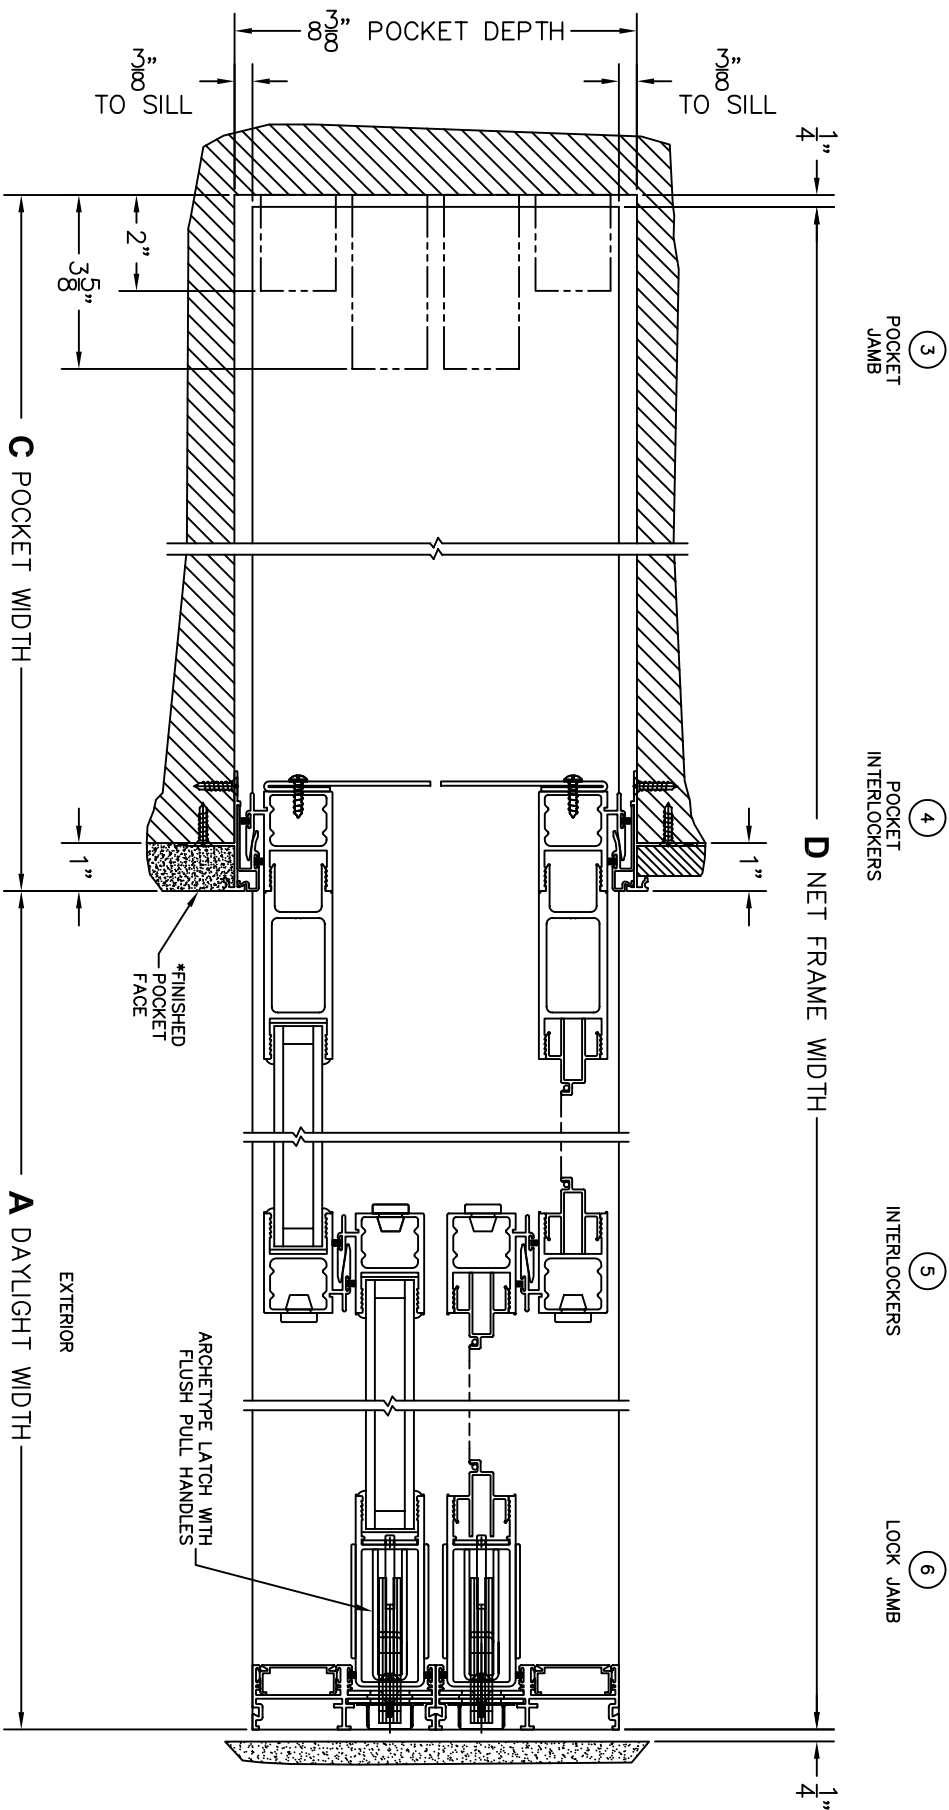

FLEETWOOD
WINDOWS & DOORS
FleetwoodUSA.com

NORWOOD 3050

PXX CUSTOM CONFIGURATION
HIDDEN TRACK WITH SCREENS

ORDER NO.:

ITEM NO.:

SCALE: 1/4

REQUIRED DEALER INFO.

A(DAYLIGHT WIDTH)

B(NET FRAME HEIGHT)

CALCULATED VALUES (FLEETWOOD SUPPLIED)

C(POCKET WIDTH)

D(NET FRAME WIDTH)

NOTES:

FLEETWOOD
WINDOWS & DOORS
FleetwoodUSA.com

NORWOOD 3050
PXX CUSTOM CONFIGURATION
HIDDEN TRACK WITH SCREENS

ORDER NO.:

ITEM NO.:

SCALE: 1/4

*CAUTION: WHEN CONSTRUCTING POCKET NOTE THAT DAYLIGHT WIDTH DOES NOT INCLUDE 1" SET BACK FOR POST INTERLOCKER.

FLEETWOOD
WINDOWS & DOORS
FleetwoodUSA.com

NORWOOD 3050
PXX CUSTOM CONFIGURATION
HIDDEN TRACK WITH SCREENS

ORDER NO.:

ITEM NO.:

SCALE: 1/4

POCKET VIEW: PANELS IN OPEN POSITION