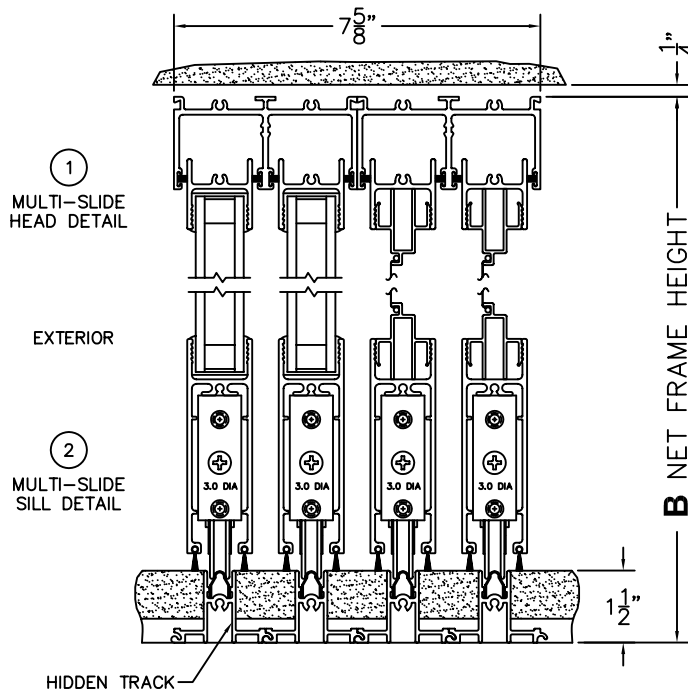

FLEETWOOD
WINDOWS & DOORS
FleetwoodUSA.com

NORWOOD 3050

PXX CUSTOM CONFIGURATION
HIDDEN TRACK WITH SCREENS

ORDER NO.:

ITEM NO.:

SCALE: 1/4

REQUIRED DEALER INFO.

A(DAYLIGHT WIDTH)

B(NET FRAME HEIGHT)

CALCULATED VALUES (FLEETWOOD SUPPLIED)

C(POCKET WIDTH)

D(NET FRAME WIDTH)

NOTES:

FLEETWOOD
WINDOWS & DOORS
FleetwoodUSA.com

NORWOOD 3050
PXX CUSTOM CONFIGURATION
HIDDEN TRACK WITH SCREENS

ORDER NO.:

ITEM NO.:

SCALE: 1/4

*CAUTION: WHEN CONSTRUCTING POCKET NOTE THAT DAYLIGHT WIDTH DOES NOT INCLUDE 1" SET BACK FOR POST INTERLOCKER.

FLEETWOOD
WINDOWS & DOORS
FleetwoodUSA.com

NORWOOD 3050
PXX CUSTOM CONFIGURATION
HIDDEN TRACK WITH SCREENS

ORDER NO.:

ITEM NO.:

SCALE: 1/4

POCKET VIEW: PANELS IN OPEN POSITION