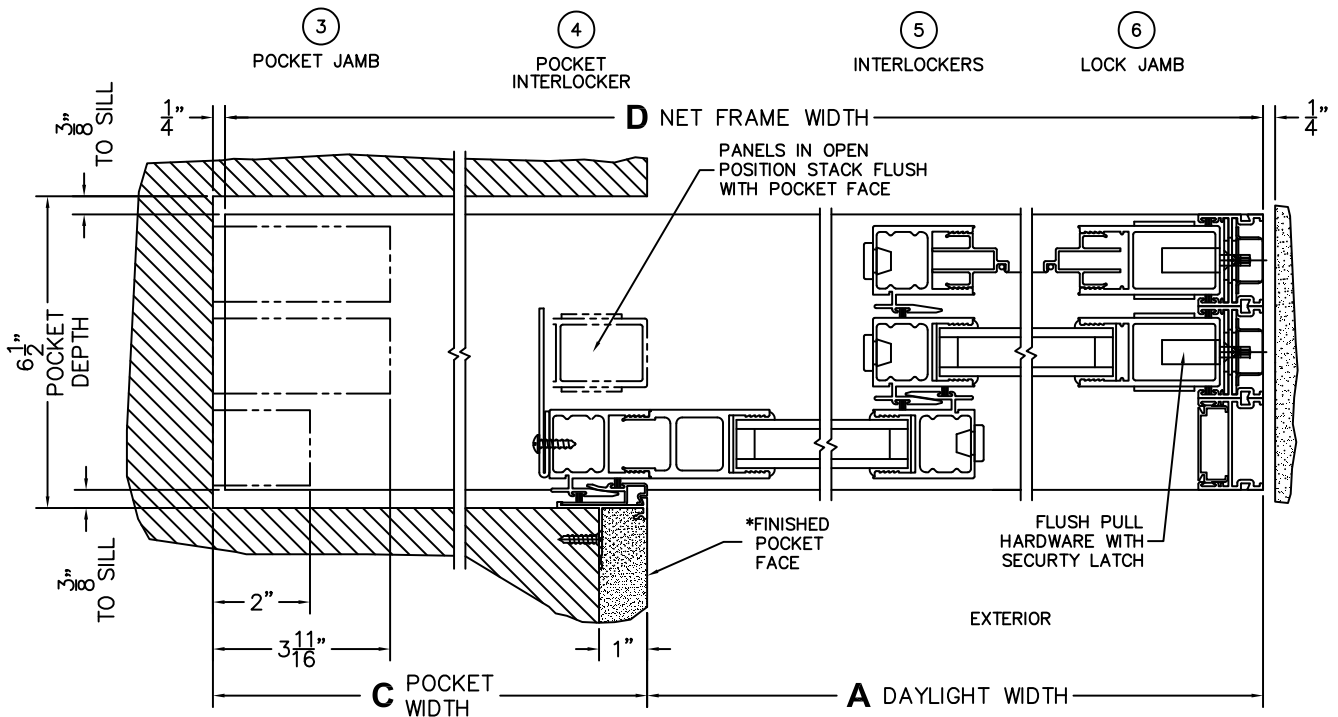

**C**(POCKET WIDTH)

**D**(NET FRAME WIDTH)

NOTES:

(USE RULER TO SCALE DIMENSIONS IN INCHES)

SCALE: 1/4

\*CAUTION: WHEN CONSTRUCTING POCKET NOTE THAT DAYLIGHT WIDTH DOES NOT INCLUDE 1" SET BACK FOR POST INTERLOCKER.