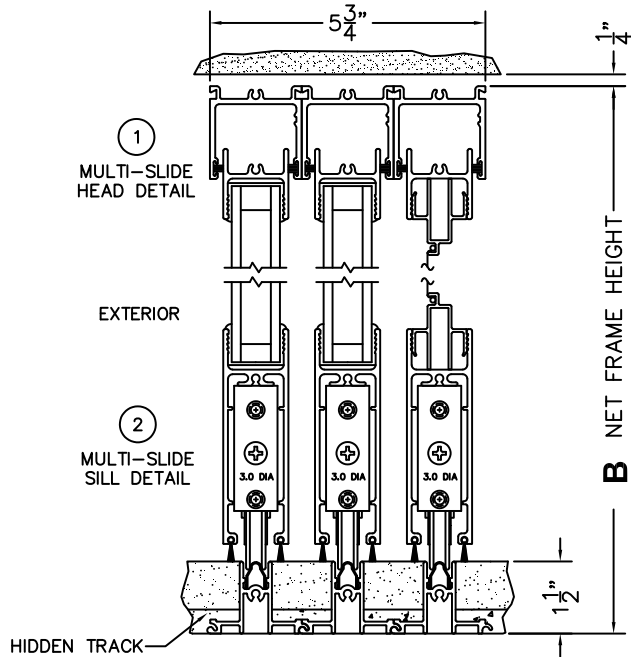

**C**(POCKET WIDTH)

**D**(NET FRAME WIDTH)

NOTES:

(USE RULER TO SCALE DIMENSIONS IN INCHES)

SCALE: 1/4

\*CAUTION: WHEN CONSTRUCTING POCKET NOTE THAT DAYLIGHT WIDTH DOES NOT INCLUDE 1" SET BACK FOR POST INTERLOCKER.