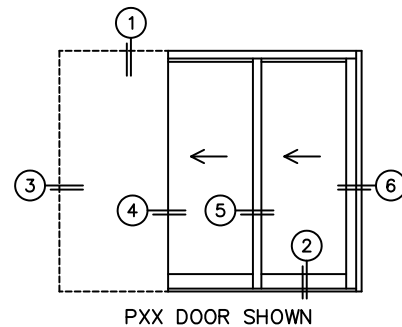

**C**(POCKET WIDTH)

**D**(NET FRAME WIDTH)

NOTES:

(USE RULER TO SCALE DIMENSIONS IN INCHES)

SCALE: 1/4

\*CAUTION: WHEN CONSTRUCTING POCKET NOTE THAT DAYLIGHT WIDTH DOES NOT INCLUDE 1" SET BACK FOR POST INTERLOCKER.