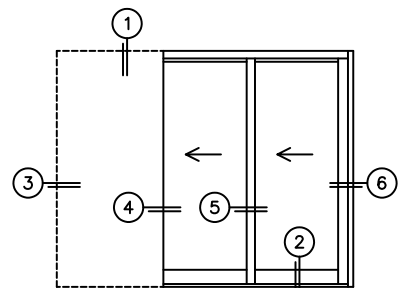

A (DAYLIGHT WIDTH)	
B (NET FRAME HEIGHT)	

CALCULATED VALUES (FLEETWOOD SUPPLIED)

C (POCKET WIDTH)	
D (NET FRAME WIDTH)	

NOTES:

(USE RULER TO SCALE DIMENSIONS IN INCHES)

SCALE: 1/4

PXX DOOR SHOWN

*CAUTION: WHEN CONSTRUCTING POCKET NOTE THAT DAYLIGHT WIDTH DOES NOT INCLUDE 1" SET BACK FOR POST INTERLOCKER.

NOTE: THIS DRAWING AND THE ACCOMPANYING "OPTIONS AND UPGRADES" ARE FOR CONCEPT ONLY! AT THE TIME OF ORDER WE WILL CUSTOMIZE THE DRAWINGS TO FIT THE FINAL CONFIGURATION. SEE DRAWINGS 3050-08 THRU 3050-09 FOR ADDITIONAL INFORMATION.