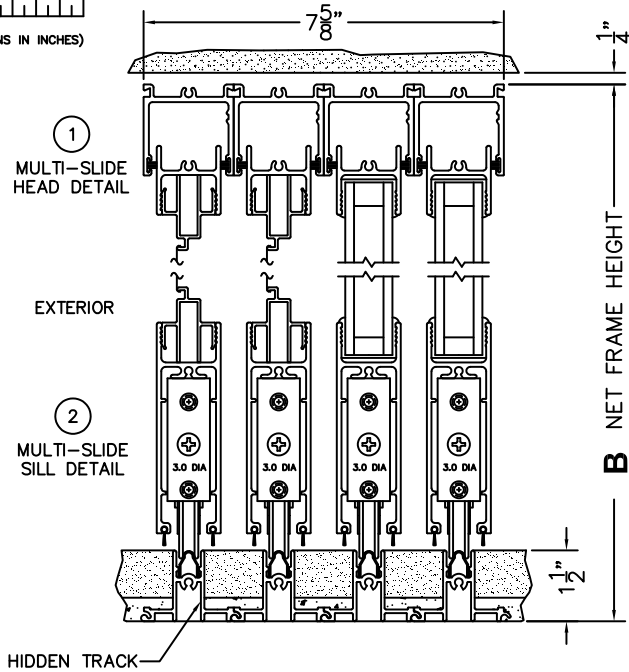

A (DAYLIGHT WIDTH)	
B (NET FRAME HEIGHT)	

CALCULATED VALUES (FLEETWOOD SUPPLIED)

C (POCKET WIDTH)	
D (NET FRAME WIDTH)	

NOTES:

(USE RULER TO SCALE DIMENSIONS IN INCHES)

SCALE: 1/4

PXX DOOR SHOWN

*CAUTION: WHEN CONSTRUCTING POCKET NOTE THAT DAYLIGHT WIDTH DOES NOT INCLUDE 1" SET BACK FOR POST INTERLOCKER.

NOTE: THIS DRAWING AND THE ACCOMPANYING "OPTIONS AND UPGRADES" ARE FOR CONCEPT ONLY! AT THE TIME OF ORDER WE WILL CUSTOMIZE THE DRAWINGS TO FIT THE FINAL CONFIGURATION. SEE DRAWINGS 3050-08 THRU 3050-09 FOR ADDITIONAL INFORMATION.