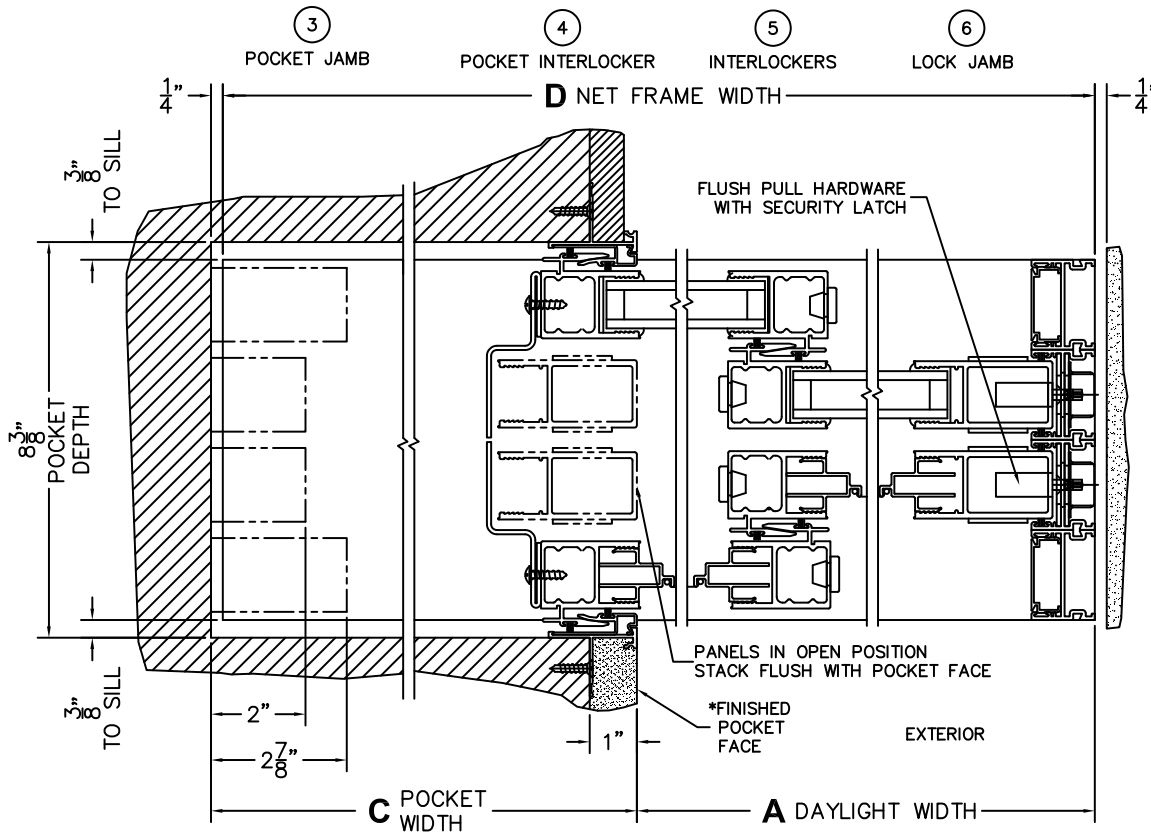

A (DAYLIGHT WIDTH)	
B (NET FRAME HEIGHT)	

CALCULATED VALUES (FLEETWOOD SUPPLIED)

C (POCKET WIDTH)	
D (NET FRAME WIDTH)	

NOTES:

(USE RULER TO SCALE DIMENSIONS IN INCHES)

SCALE: 1/4

PXX DOOR SHOWN

*CAUTION: WHEN CONSTRUCTING POCKET NOTE THAT DAYLIGHT WIDTH DOES NOT INCLUDE 1" SET BACK FOR POST INTERLOCKER.