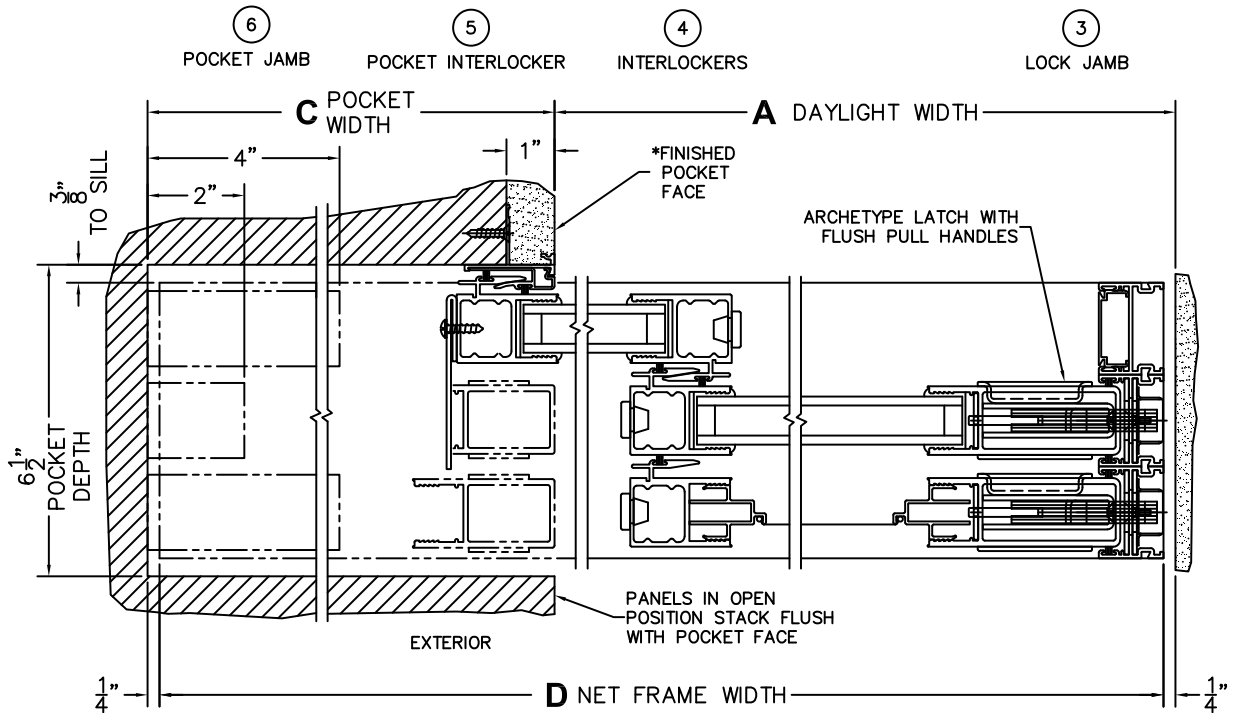

**C**(POCKET WIDTH)

**D**(NET FRAME WIDTH)

NOTES:

(USE RULER TO SCALE DIMENSIONS IN INCHES)

SCALE: 1/4

PXX DOOR SHOWN

\*CAUTION: WHEN CONSTRUCTING POCKET NOTE THAT DAYLIGHT WIDTH DOES NOT INCLUDE 1" SET BACK FOR POST INTERLOCKER.