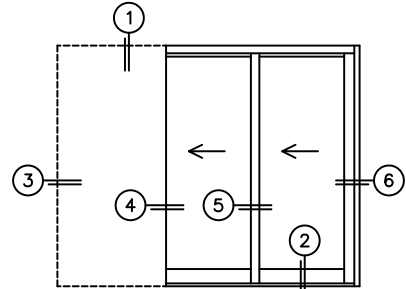

**C**(POCKET WIDTH)

**D**(NET FRAME WIDTH)

NOTES:

(USE RULER TO SCALE DIMENSIONS IN INCHES)

SCALE: 1/4

PXX DOOR SHOWN

\*CAUTION: WHEN CONSTRUCTING POCKET NOTE THAT DAYLIGHT WIDTH DOES NOT INCLUDE 1" SET BACK FOR POST INTERLOCKER.