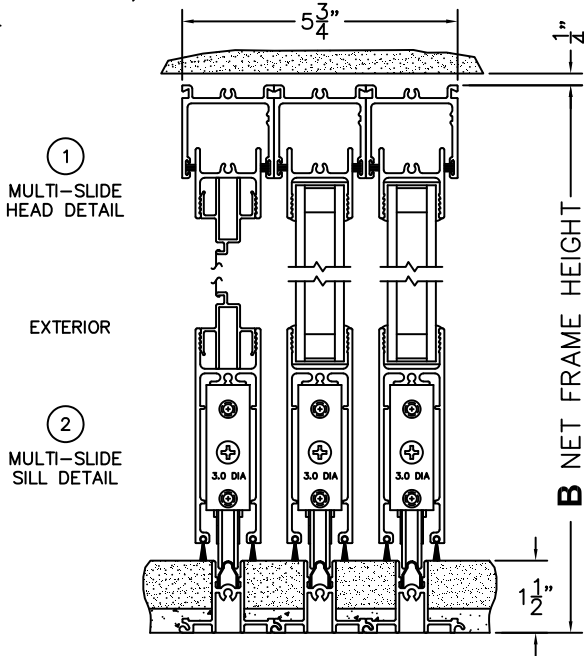

**C**(POCKET WIDTH)

**D**(NET FRAME WIDTH)

NOTES:

(USE RULER TO SCALE DIMENSIONS IN INCHES)

SCALE: 1/4

PXX DOOR SHOWN

\*CAUTION: WHEN CONSTRUCTING POCKET NOTE THAT DAYLIGHT WIDTH DOES NOT INCLUDE 1" SET BACK FOR POST INTERLOCKER.