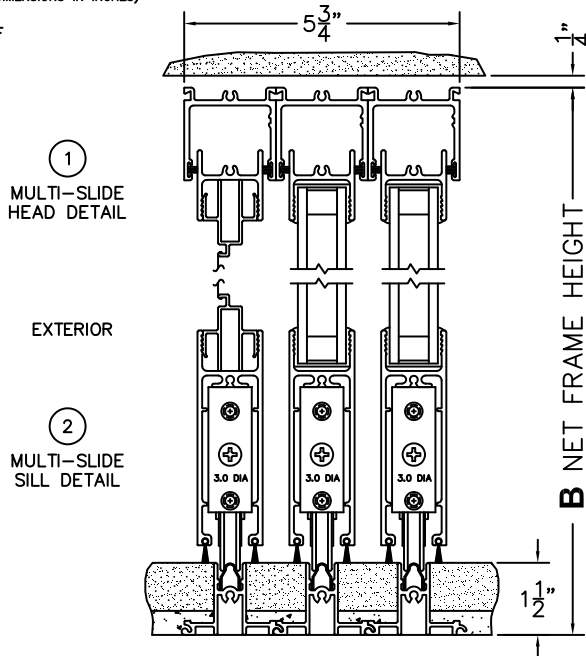

A(DAYLIGHT WIDTH)

B(NET FRAME HEIGHT)

CALCULATED VALUES (FLEETWOOD SUPPLIED)

C(POCKET WIDTH)

D(NET FRAME WIDTH)

NOTES:

(USE RULER TO SCALE DIMENSIONS IN INCHES)

SCALE: 1/4"

*CAUTION: WHEN CONSTRUCTING POCKET NOTE THAT DAYLIGHT WIDTH DOES NOT INCLUDE 1" SET BACK FOR POST INTERLOCKER.