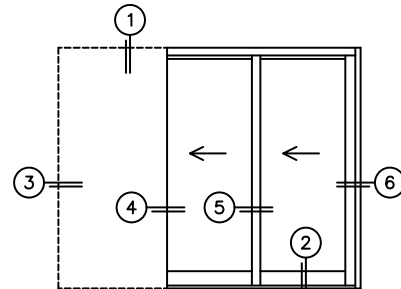

A(DAYLIGHT WIDTH)

B(NET FRAME HEIGHT)

CALCULATED VALUES (FLEETWOOD SUPPLIED)

C(POCKET WIDTH)

D(NET FRAME WIDTH)

NOTES:

(USE RULER TO SCALE DIMENSIONS IN INCHES)

SCALE: 1/4"

*CAUTION: WHEN CONSTRUCTING POCKET NOTE THAT DAYLIGHT WIDTH DOES NOT INCLUDE 1" SET BACK FOR POST INTERLOCKER.