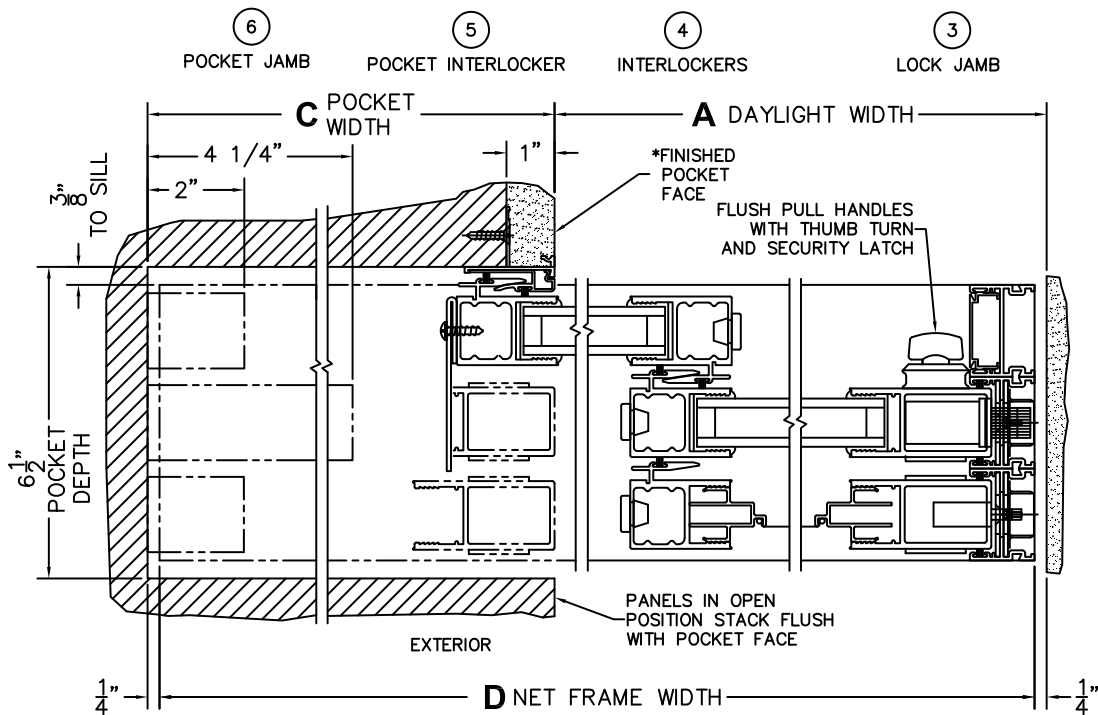

A(DAYLIGHT WIDTH)

B(NET FRAME HEIGHT)

CALCULATED VALUES (FLEETWOOD SUPPLIED)

C(POCKET WIDTH)

D(NET FRAME WIDTH)

NOTES:

(USE RULER TO SCALE DIMENSIONS IN INCHES)

SCALE: 1/4"

*CAUTION: WHEN CONSTRUCTING POCKET NOTE THAT DAYLIGHT WIDTH DOES NOT INCLUDE 1" SET BACK FOR POST INTERLOCKER.