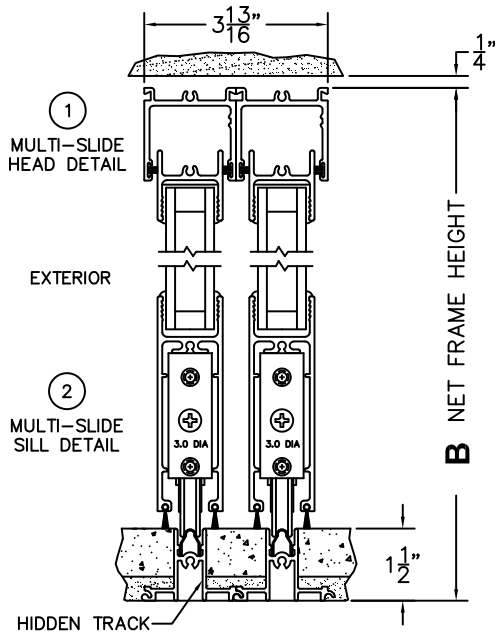

A(DAYLIGHT WIDTH)

B(NET FRAME HEIGHT)

CALCULATED VALUES (FLEETWOOD SUPPLIED)

C(POCKET WIDTH)

D(NET FRAME WIDTH)

NOTES:

(USE RULER TO SCALE DIMENSIONS IN INCHES)

SCALE: 1/4

*CAUTION: WHEN CONSTRUCTING POCKET NOTE THAT DAYLIGHT WIDTH DOES NOT INCLUDE 1" SET BACK FOR POST INTERLOCKER.