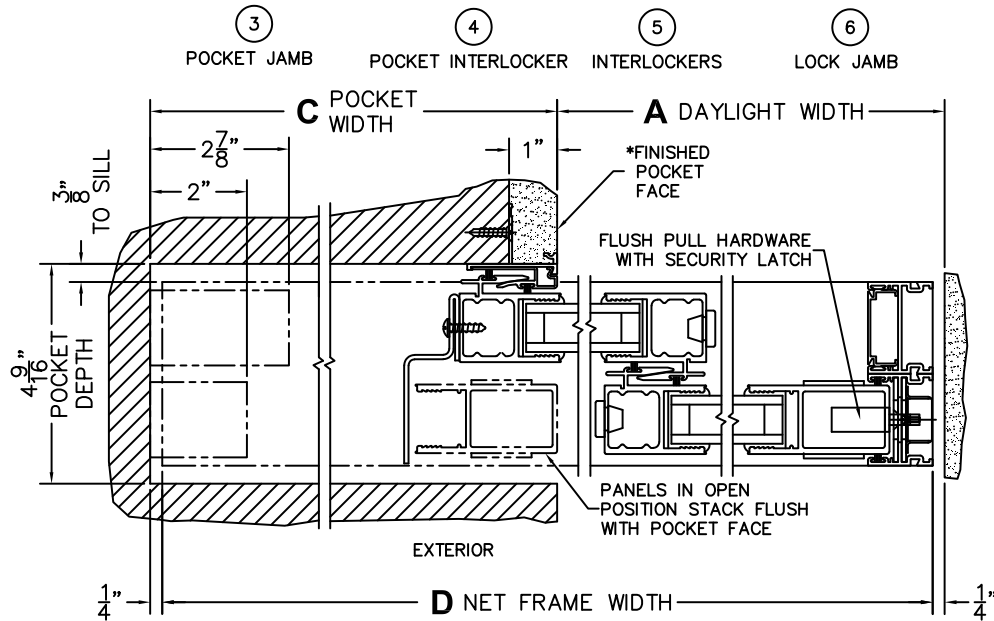

A(DAYLIGHT WIDTH)

B(NET FRAME HEIGHT)

CALCULATED VALUES (FLEETWOOD SUPPLIED)

C(POCKET WIDTH)

D(NET FRAME WIDTH)

NOTES:

(USE RULER TO SCALE DIMENSIONS IN INCHES)

SCALE: 1/4

*CAUTION: WHEN CONSTRUCTING POCKET NOTE THAT DAYLIGHT WIDTH DOES NOT INCLUDE 1" SET BACK FOR POST INTERLOCKER.