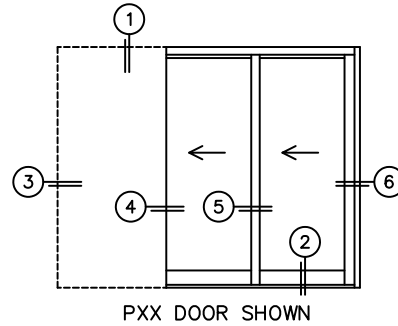

A(DAYLIGHT WIDTH)

B(NET FRAME HEIGHT)

CALCULATED VALUES (FLEETWOOD SUPPLIED)

C(POCKET WIDTH)

D(NET FRAME WIDTH)

NOTES:

(USE RULER TO SCALE DIMENSIONS IN INCHES)

SCALE: 1/4

*CAUTION: WHEN CONSTRUCTING POCKET NOTE THAT DAYLIGHT WIDTH DOES NOT INCLUDE 1" SET BACK FOR POST INTERLOCKER.