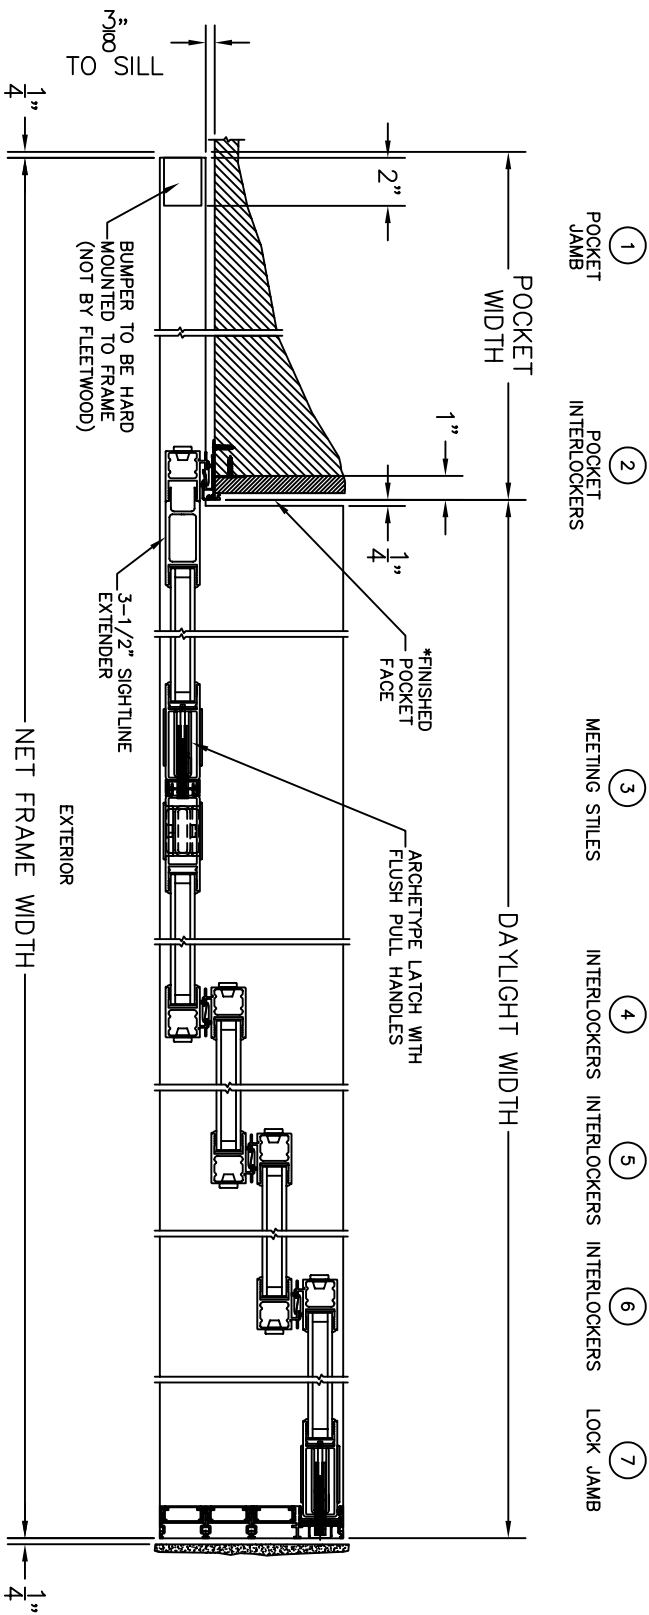

FLEETWOOD
WINDOWS & DOORS
FleetwoodUSA.com

NORWOOD 3050 M/S
PXXXXX CUSTOM CONFIGURATION
NO SCREENS HIDDEN TRACK

ORDER NO.:

ITEM NO.:

SCALE: 1/8

*CAUTION: WHEN CONSTRUCTING POCKET NOTE THAT DAYLIGHT WIDTH DOES NOT INCLUDE 1" SET BACK FOR POST INTERLOCKER.