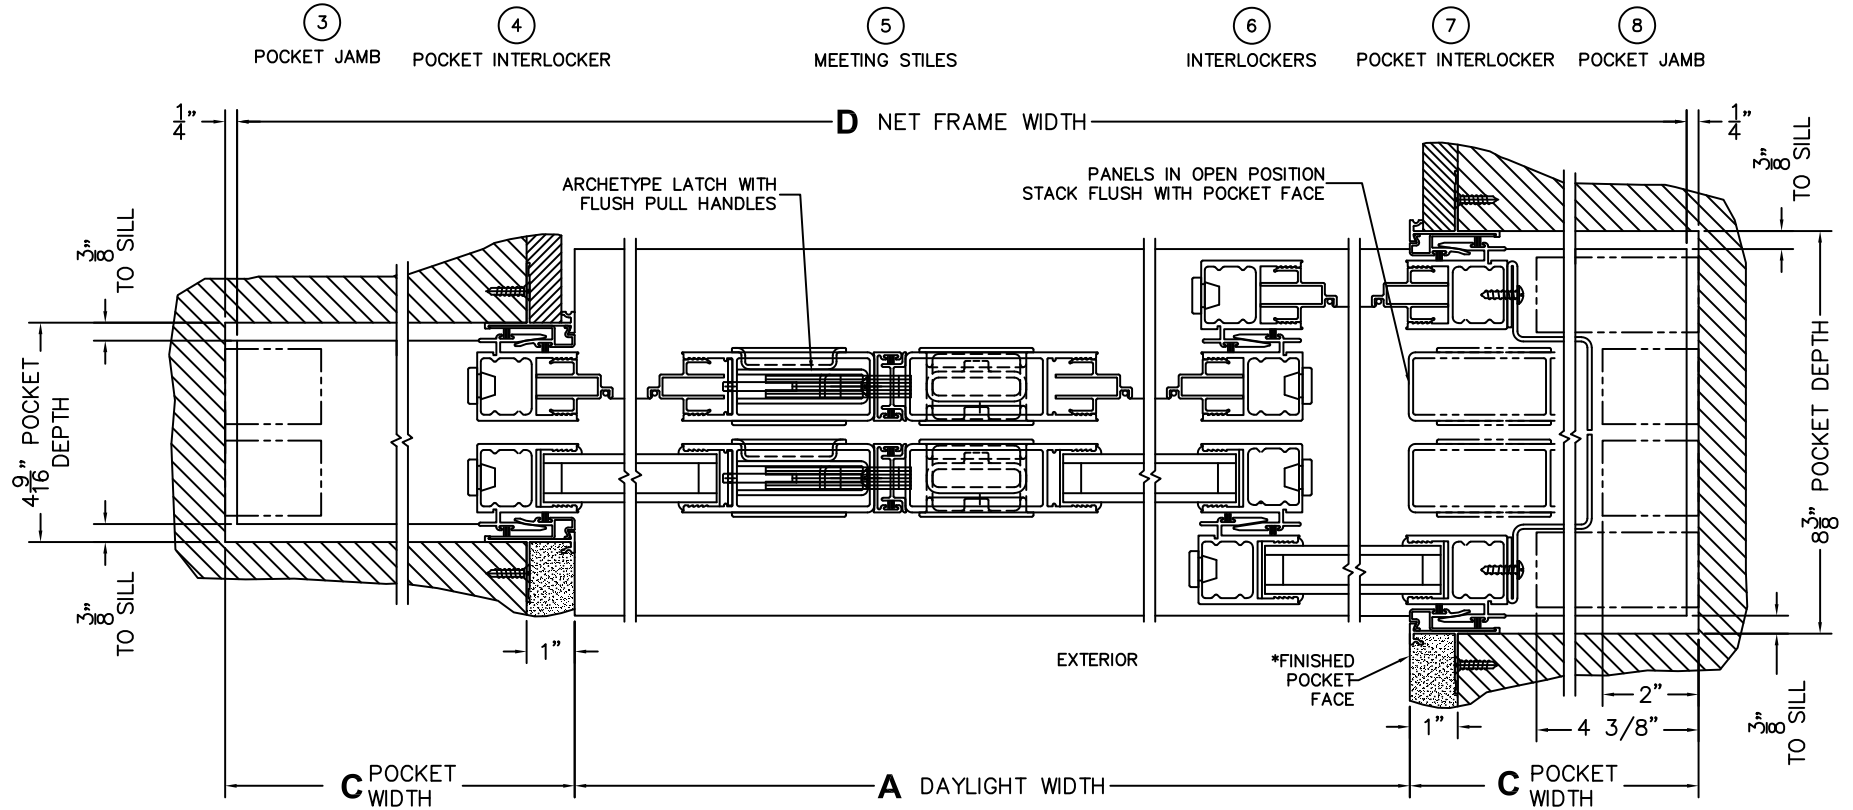

(USE RULER TO SCALE DIMENSIONS IN INCHES)

SCALE: 1/4

*CAUTION: WHEN CONSTRUCTING POCKET NOTE THAT DAYLIGHT WIDTH DOES NOT INCLUDE 1" SET BACK FOR POST INTERLOCKER.