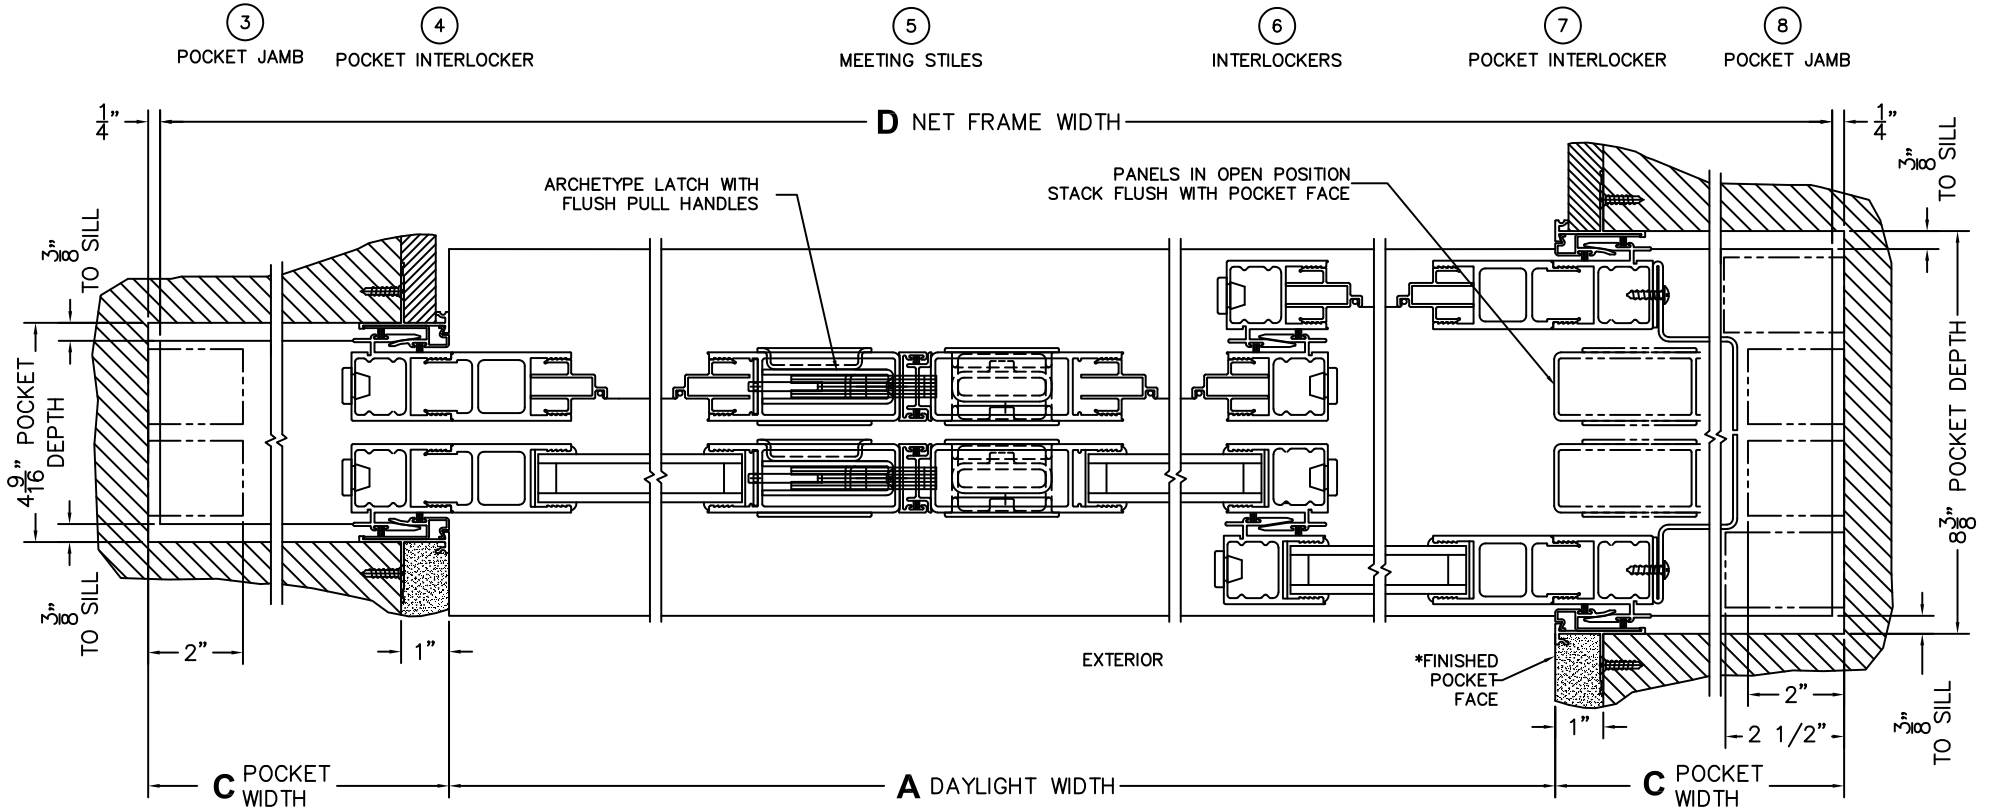

(USE RULER TO SCALE DIMENSIONS IN INCHES)

SCALE: 1/4

\*CAUTION: WHEN CONSTRUCTING POCKET NOTE THAT DAYLIGHT WIDTH DOES NOT INCLUDE 1" SET BACK FOR POST INTERLOCKER.