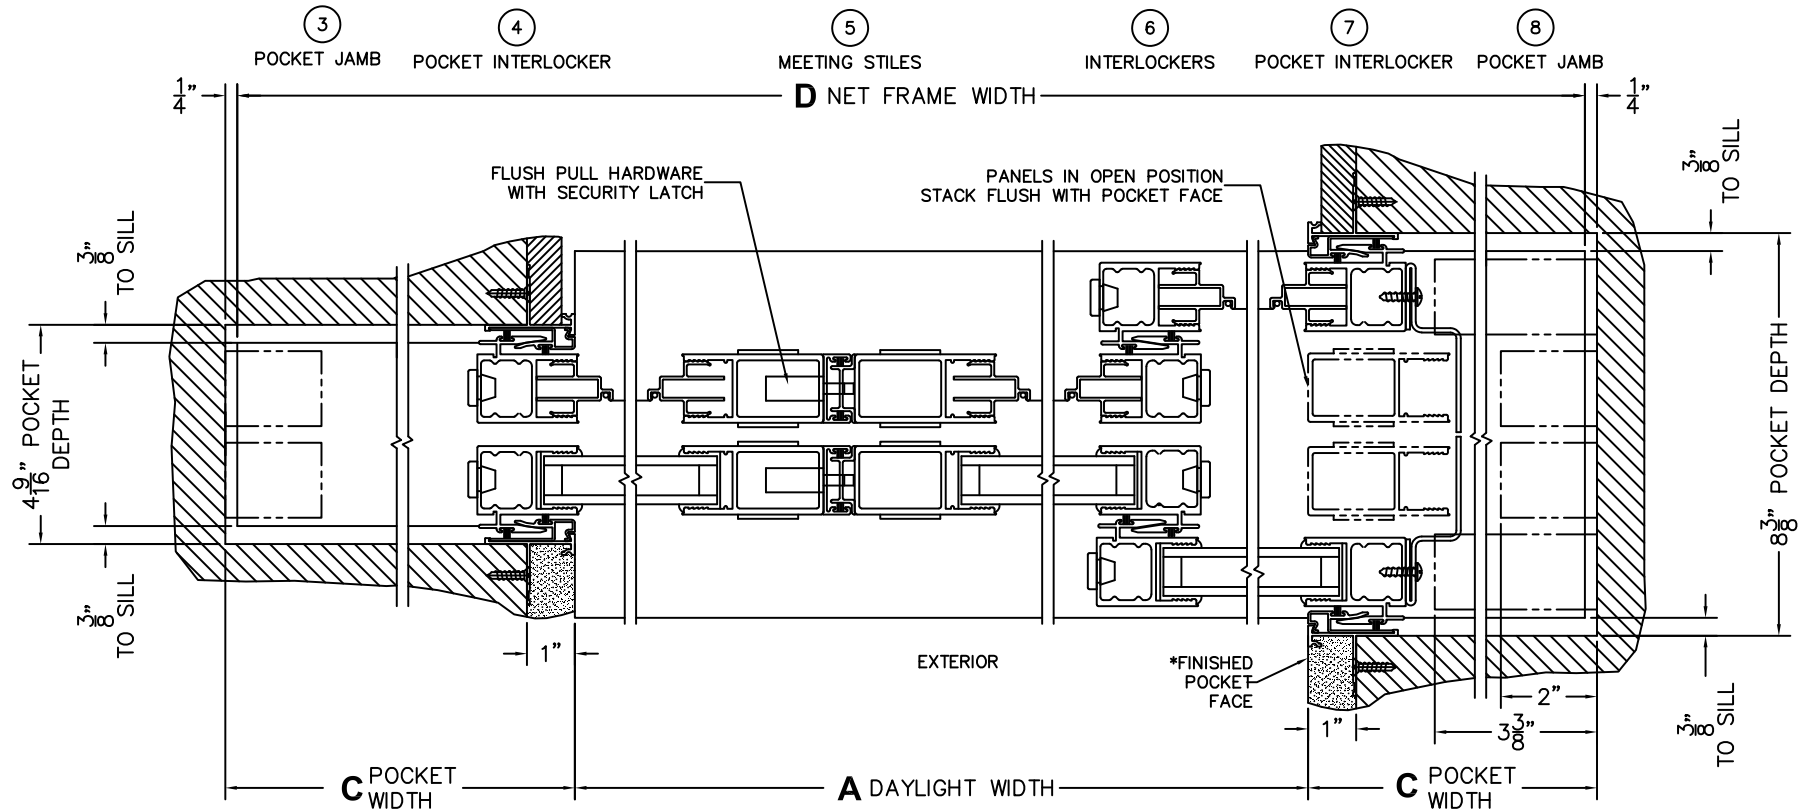

(USE RULER TO SCALE DIMENSIONS IN INCHES)

SCALE: 1/4

*CAUTION: WHEN CONSTRUCTING POCKET NOTE THAT DAYLIGHT WIDTH DOES NOT INCLUDE 1" SET BACK FOR POST INTERLOCKER.