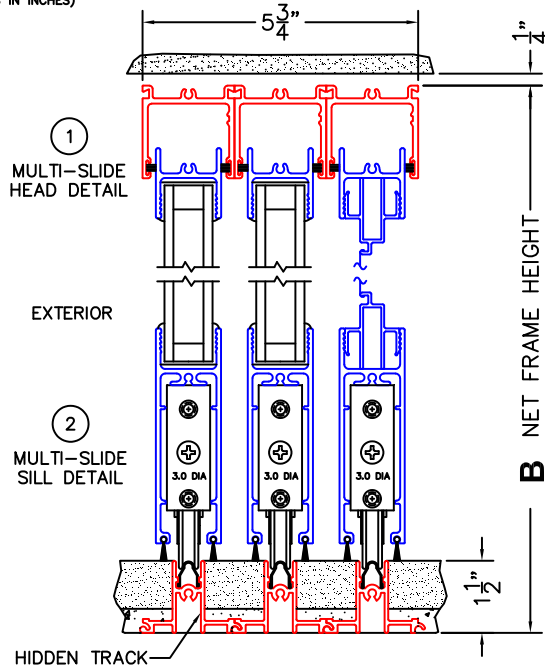

ORDER NO.:

ITEM NO.:

REQUIRED DEALER INFO.

A(DAYLIGHT WIDTH)

B(NET FRAME HEIGHT)

CALCULATED VALUES (FLEETWOOD SUPPLIED)

C(POCKET WIDTH)

D(NET FRAME WIDTH)

NOTES:

(USE RULER TO SCALE DIMENSIONS IN INCHES)

SCALE: 1/4

PXIXX DOOR SHOWN

- (3)
POCKET JAMB
- (4)
POCKET INTERLOCKER
- (5)
MEETING STILES
- (6)
INTERLOCKERS
- (7)
LOCK JAMB

*CAUTION: WHEN CONSTRUCTING POCKET NOTE THAT DAYLIGHT WIDTH DOES NOT INCLUDE 1" S BACK FOR POST INTERLOCKER.