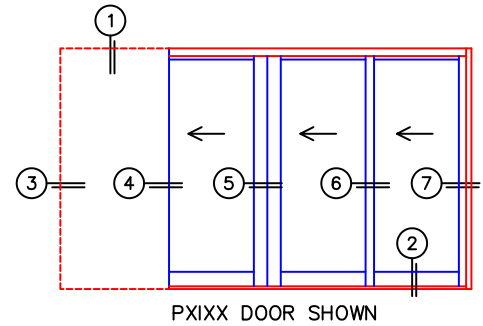

ORDER NO.:

ITEM NO.:

REQUIRED DEALER INFO.

A(DAYLIGHT WIDTH)

B(NET FRAME HEIGHT)

CALCULATED VALUES (FLEETWOOD SUPPLIED)

C(POCKET WIDTH)

D(NET FRAME WIDTH)

NOTES:

(USE RULER TO SCALE DIMENSIONS IN INCHES)

SCALE: 1/4

PXIXX DOOR SHOWN

- (3)
POCKET JAMB
- (4)
POCKET INTERLOCKER
- (5)
MEETING STILES
- (6)
INTERLOCKERS
- (7)
LOCK JAMB

*CAUTION: WHEN CONSTRUCTING POCKET NOTE THAT DAYLIGHT WIDTH DOES NOT INCLUDE 1" S BACK FOR POST INTERLOCKER.