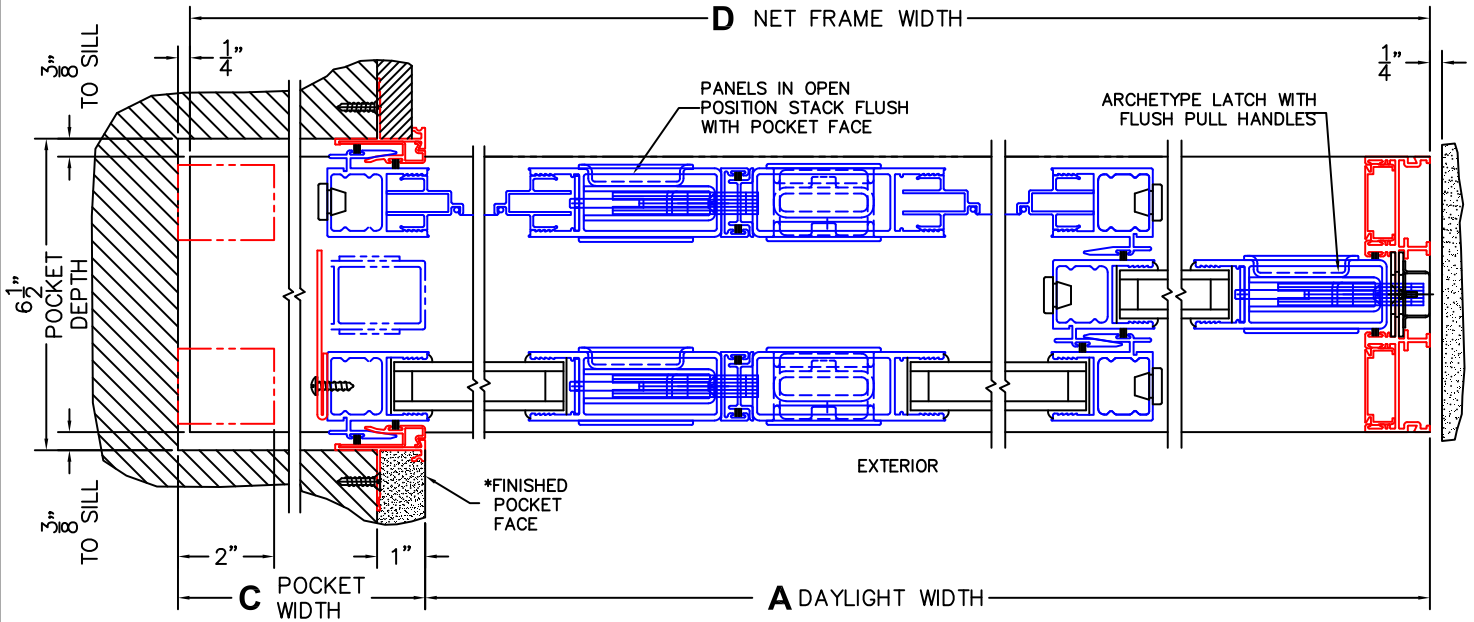

ORDER NO.:

ITEM NO.:

REQUIRED DEALER INFO.

A(DAYLIGHT WIDTH)

B(NET FRAME HEIGHT)

CALCULATED VALUES (FLEETWOOD SUPPLIED)

C(POCKET WIDTH)

D(NET FRAME WIDTH)

NOTES:

(USE RULER TO SCALE DIMENSIONS IN INCHES)

SCALE: 1/4

PXIXX DOOR SHOWN

- (3)
POCKET JAMB
- (4)
POCKET INTERLOCKER
- (5)
MEETING STILES
- (6)
INTERLOCKERS
- (7)
LOCK JAMB

*CAUTION: WHEN CONSTRUCTING POCKET NOTE THAT DAYLIGHT WIDTH DOES NOT INCLUDE 1" S BACK FOR POST INTERLOCKER.