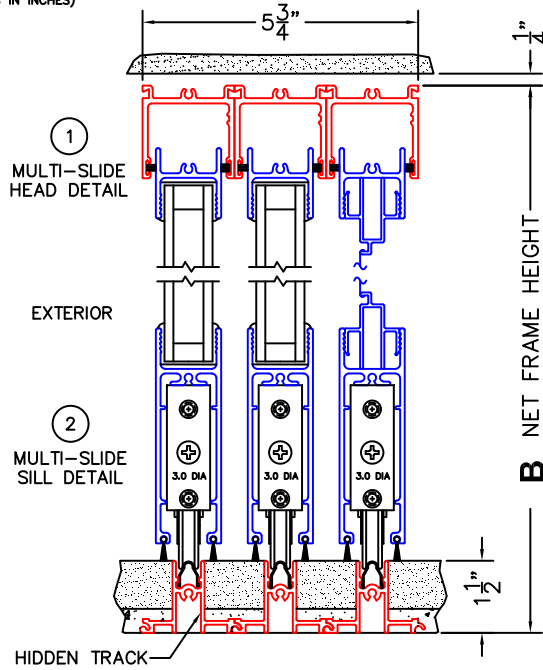

**C**(POCKET WIDTH)

**D**(NET FRAME WIDTH)

NOTES:

(USE RULER TO SCALE DIMENSIONS IN INCHES)

SCALE: 1/4

PXIXX DOOR SHOWN

- ③  
POCKET JAMB
- ④  
POCKET INTERLOCKER
- ⑤  
MEETING STILES
- ⑥  
INTERLOCKERS
- ⑦  
LOCK JAMB

\*CAUTION: WHEN CONSTRUCTING POCKET NOTE THAT DAYLIGHT WIDTH DOES NOT INCLUDE 1" SET BACK FOR POST INTERLOCKER.

NOTE: THIS DRAWING AND THE ACCOMPANYING "OPTIONS AND UPGRADES" ARE FOR CONCEPT ONLY! AT THE TIME OF ORDER WE WILL CUSTOMIZE THE DRAWINGS TO FIT THE FINAL CONFIGURATION. SEE DRAWINGS 3050-08 THRU 3050-09 FOR ADDITIONAL INFORMATION.