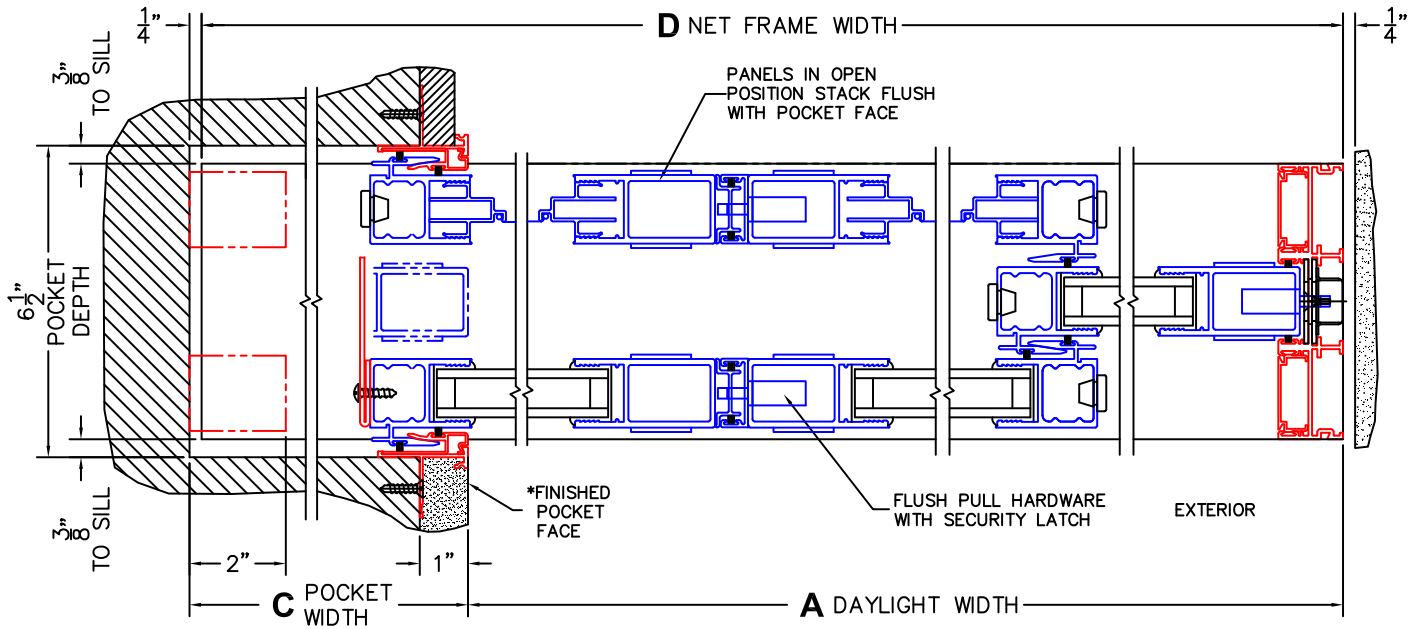

**C**(POCKET WIDTH)

**D**(NET FRAME WIDTH)

NOTES:

(USE RULER TO SCALE DIMENSIONS IN INCHES)

SCALE: 1/4

PXIXX DOOR SHOWN

- ③  
POCKET JAMB
- ④  
POCKET INTERLOCKER
- ⑤  
MEETING STILES
- ⑥  
INTERLOCKERS
- ⑦  
LOCK JAMB

\*CAUTION: WHEN CONSTRUCTING POCKET NOTE THAT DAYLIGHT WIDTH DOES NOT INCLUDE 1" SET BACK FOR POST INTERLOCKER.

NOTE: THIS DRAWING AND THE ACCOMPANYING "OPTIONS AND UPGRADES" ARE FOR CONCEPT ONLY! AT THE TIME OF ORDER WE WILL CUSTOMIZE THE DRAWINGS TO FIT THE FINAL CONFIGURATION. SEE DRAWINGS 3050-08 THRU 3050-09 FOR ADDITIONAL INFORMATION.