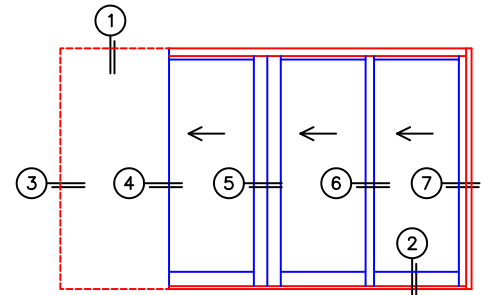

**C**(POCKET WIDTH)

**D**(NET FRAME WIDTH)

NOTES:

(USE RULER TO SCALE DIMENSIONS IN INCHES)

SCALE: 1/4

PXIXX DOOR SHOWN

- ③  
POCKET JAMB
- ④  
POCKET INTERLOCKER
- ⑤  
MEETING STILES
- ⑥  
INTERLOCKERS
- ⑦  
LOCK JAMB

\*CAUTION: WHEN CONSTRUCTING POCKET NOTE THAT DAYLIGHT WIDTH DOES NOT INCLUDE 1" SET BACK FOR POST INTERLOCKER.

NOTE: THIS DRAWING AND THE ACCOMPANYING "OPTIONS AND UPGRADES" ARE FOR CONCEPT ONLY! AT THE TIME OF ORDER WE WILL CUSTOMIZE THE DRAWINGS TO FIT THE FINAL CONFIGURATION. SEE DRAWINGS 3050-08 THRU 3050-09 FOR ADDITIONAL INFORMATION.