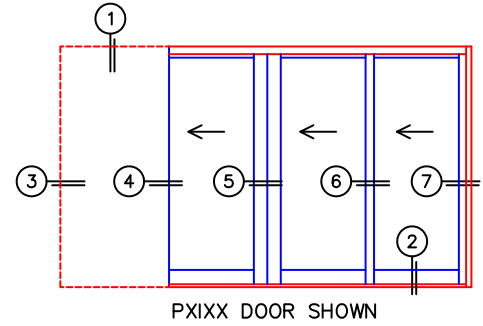

ORDER NO.:

ITEM NO.:

REQUIRED DEALER INFO.

A(DAYLIGHT WIDTH)

B(NET FRAME HEIGHT)

CALCULATED VALUES (FLEETWOOD SUPPLIED)

C(POCKET WIDTH)

D(NET FRAME WIDTH)

NOTES:

(USE RULER TO SCALE DIMENSIONS IN INCHES)

SCALE: 1/4

- ③
POCKET JAMB
- ④
POCKET INTERLOCKER
- ⑤
MEETING STILES
- ⑥
INTERLOCKERS
- ⑦
LOCK JAMB

*CAUTION: WHEN CONSTRUCTING POCKET NOTE THAT DAYLIGHT WIDTH DOES NOT INCLUDE 1" SET BACK FOR POST INTERLOCKER.