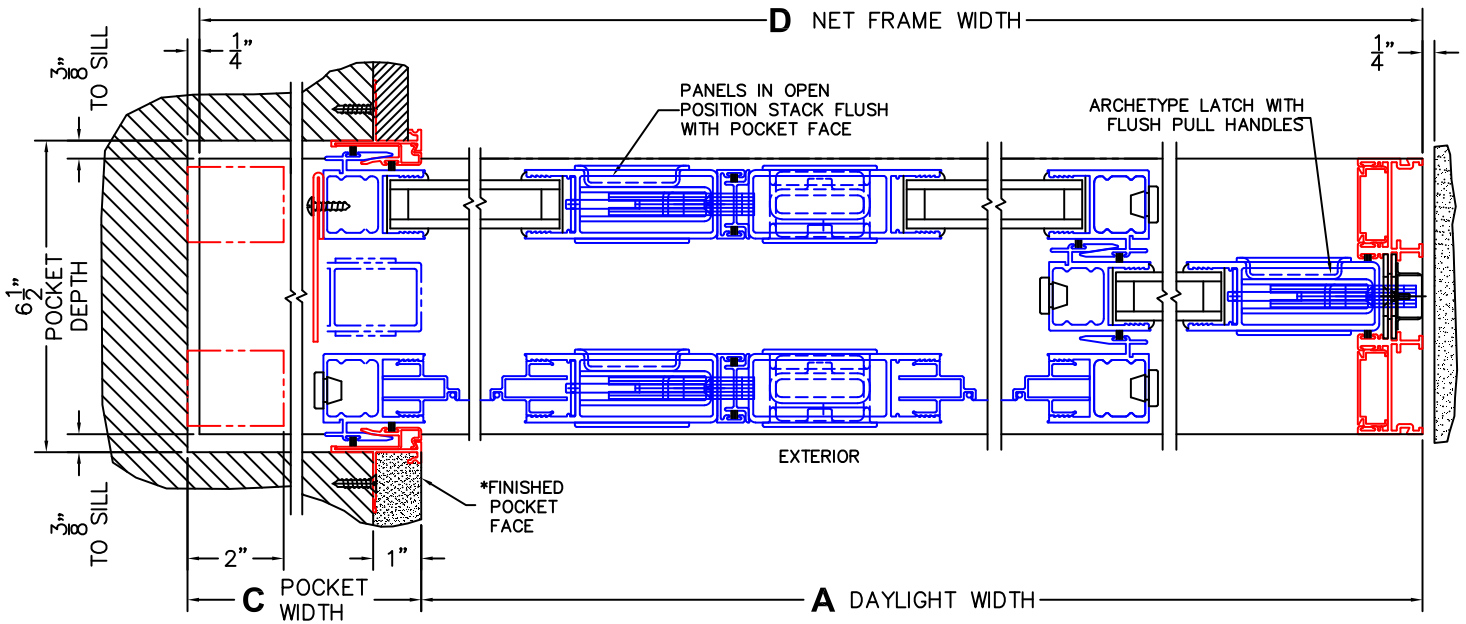

ORDER NO.:

ITEM NO.:

REQUIRED DEALER INFO.

A(DAYLIGHT WIDTH)

B(NET FRAME HEIGHT)

CALCULATED VALUES (FLEETWOOD SUPPLIED)

C(POCKET WIDTH)

D(NET FRAME WIDTH)

NOTES:

(USE RULER TO SCALE DIMENSIONS IN INCHES)

SCALE: 1/4

- ③
POCKET JAMB
- ④
POCKET INTERLOCKER
- ⑤
MEETING STILES
- ⑥
INTERLOCKERS
- ⑦
LOCK JAMB

*CAUTION: WHEN CONSTRUCTING POCKET NOTE THAT DAYLIGHT WIDTH DOES NOT INCLUDE 1" SET BACK FOR POST INTERLOCKER.