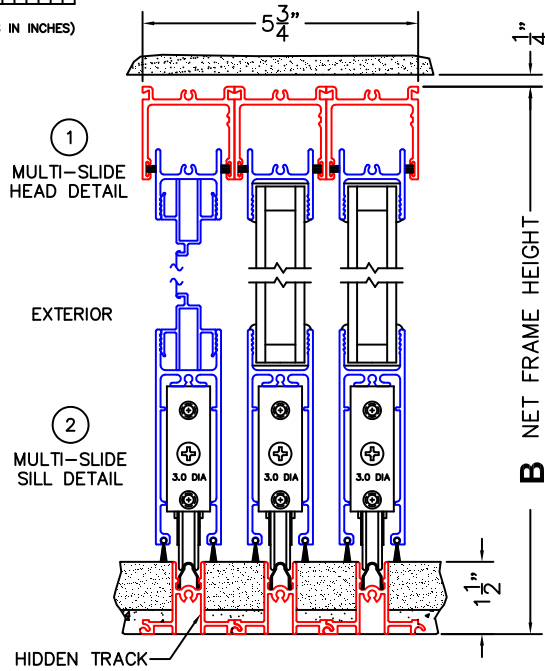

ORDER NO.:

ITEM NO.:

REQUIRED DEALER INFO.

A(DAYLIGHT WIDTH)

B(NET FRAME HEIGHT)

CALCULATED VALUES (FLEETWOOD SUPPLIED)

C(POCKET WIDTH)

D(NET FRAME WIDTH)

NOTES:

(USE RULER TO SCALE DIMENSIONS IN INCHES)

SCALE: 1/4

- ③
POCKET JAMB
- ④
POCKET INTERLOCKER
- ⑤
MEETING STILES
- ⑥
INTERLOCKERS
- ⑦
LOCK JAMB

*CAUTION: WHEN CONSTRUCTING POCKET NOTE THAT DAYLIGHT WIDTH DOES NOT INCLUDE 1" SET BACK FOR POST INTERLOCKER.