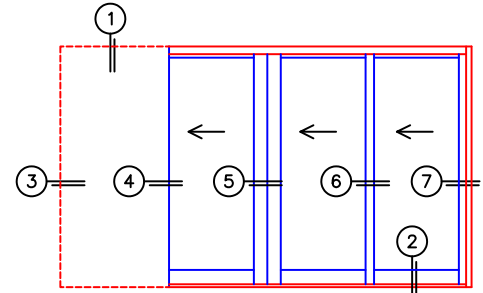

A(DAYLIGHT WIDTH)

B(NET FRAME HEIGHT)

CALCULATED VALUES (FLEETWOOD SUPPLIED)

C(POCKET WIDTH)

D(NET FRAME WIDTH)

NOTES:

PXIXX DOOR SHOWN

(USE RULER TO SCALE DIMENSIONS IN INCHES)

SCALE: 1/4

3
POCKET JAMB

4
POCKET INTERLOCKER

5
MEETING STILES

6
INTERLOCKERS

7
LOCK JAMB

*CAUTION: WHEN CONSTRUCTING POCKET NOTE THAT DAYLIGHT WIDTH DOES NOT INCLUDE 1" SET BACK FOR POST INTERLOCKER.

NOTE: THIS DRAWING AND THE ACCOMPANYING "OPTIONS AND UPGRADES" ARE FOR CONCEPT ONLY! AT THE TIME OF ORDER WE WILL CUSTOMIZE THE DRAWINGS TO FIT THE FINAL CONFIGURATION. SEE DRAWINGS 3050-08 THRU 3050-09 FOR ADDITIONAL INFORMATION.