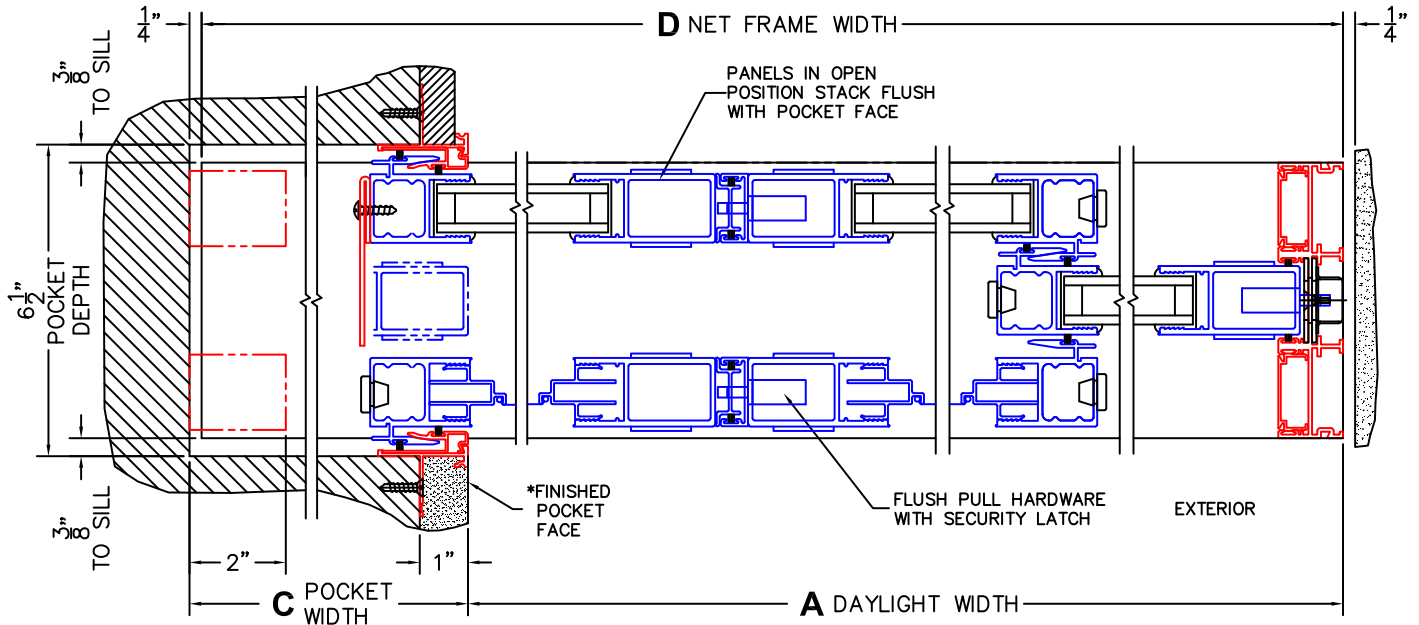

A(DAYLIGHT WIDTH)

B(NET FRAME HEIGHT)

CALCULATED VALUES (FLEETWOOD SUPPLIED)

C(POCKET WIDTH)

D(NET FRAME WIDTH)

NOTES:

PXIXX DOOR SHOWN

(USE RULER TO SCALE DIMENSIONS IN INCHES)

SCALE: 1/4

3
POCKET JAMB

4
POCKET INTERLOCKER

5
MEETING STILES

6
INTERLOCKERS

7
LOCK JAMB

*CAUTION: WHEN CONSTRUCTING POCKET NOTE THAT DAYLIGHT WIDTH DOES NOT INCLUDE 1" SET BACK FOR POST INTERLOCKER.

NOTE: THIS DRAWING AND THE ACCOMPANYING "OPTIONS AND UPGRADES" ARE FOR CONCEPT ONLY! AT THE TIME OF ORDER WE WILL CUSTOMIZE THE DRAWINGS TO FIT THE FINAL CONFIGURATION. SEE DRAWINGS 3050-08 THRU 3050-09 FOR ADDITIONAL INFORMATION.