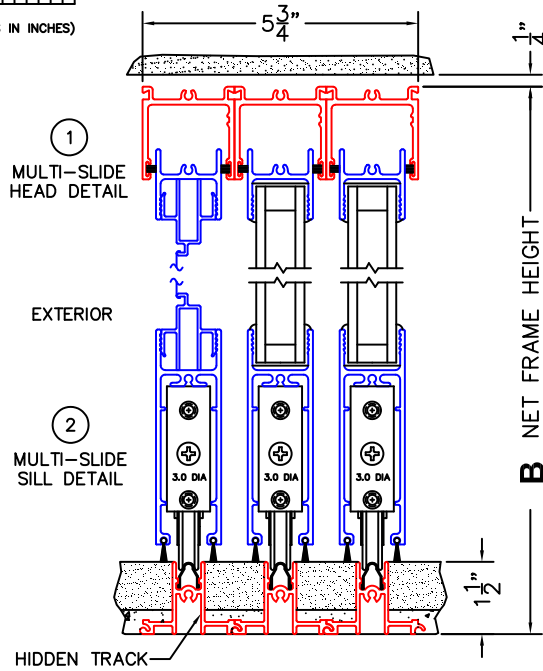

A(DAYLIGHT WIDTH)

B(NET FRAME HEIGHT)

CALCULATED VALUES (FLEETWOOD SUPPLIED)

C(POCKET WIDTH)

D(NET FRAME WIDTH)

NOTES:

PXIXX DOOR SHOWN

(USE RULER TO SCALE DIMENSIONS IN INCHES)

SCALE: 1/4

3
POCKET JAMB

4
POCKET INTERLOCKER

5
MEETING STILES

6
INTERLOCKERS

7
LOCK JAMB

*CAUTION: WHEN CONSTRUCTING POCKET NOTE THAT DAYLIGHT WIDTH DOES NOT INCLUDE 1" SET BACK FOR POST INTERLOCKER.

NOTE: THIS DRAWING AND THE ACCOMPANYING "OPTIONS AND UPGRADES" ARE FOR CONCEPT ONLY! AT THE TIME OF ORDER WE WILL CUSTOMIZE THE DRAWINGS TO FIT THE FINAL CONFIGURATION. SEE DRAWINGS 3050-08 THRU 3050-09 FOR ADDITIONAL INFORMATION.