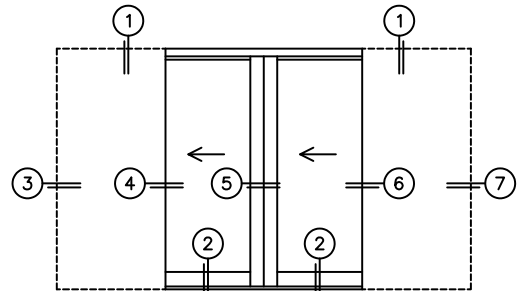

A(DAYLIGHT WIDTH)

B(NET FRAME HEIGHT)

CALCULATED VALUES (FLEETWOOD SUPPLIED)

C(POCKET WIDTH)

D(NET FRAME WIDTH)

NOTES:

(USE RULER TO SCALE DIMENSIONS IN INCHES)

SCALE: 1/4

*CAUTION: WHEN CONSTRUCTING POCKET NOTE THAT DAYLIGHT WIDTH DOES NOT INCLUDE 1" SET BACK FOR POST INTERLOCKER.