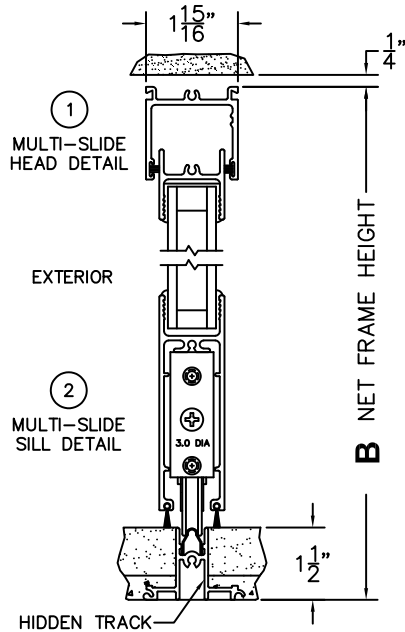

A(DAYLIGHT WIDTH)

B(NET FRAME HEIGHT)

CALCULATED VALUES (FLEETWOOD SUPPLIED)

C(POCKET WIDTH)

D(NET FRAME WIDTH)

NOTES:

(USE RULER TO SCALE DIMENSIONS IN INCHES)

SCALE: 1/4

*CAUTION: WHEN CONSTRUCTING POCKET NOTE THAT DAYLIGHT WIDTH DOES NOT INCLUDE 1" SET BACK FOR POST INTERLOCKER.