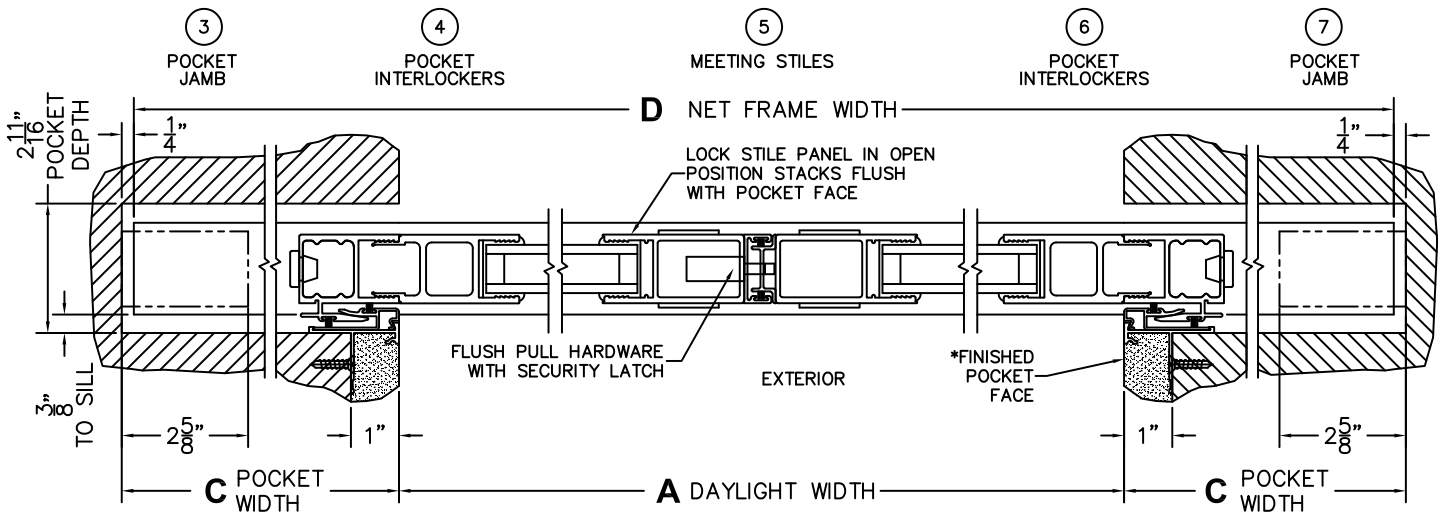

A(DAYLIGHT WIDTH)

B(NET FRAME HEIGHT)

CALCULATED VALUES (FLEETWOOD SUPPLIED)

C(POCKET WIDTH)

D(NET FRAME WIDTH)

NOTES:

(USE RULER TO SCALE DIMENSIONS IN INCHES)

SCALE: 1/4

*CAUTION: WHEN CONSTRUCTING POCKET NOTE THAT DAYLIGHT WIDTH DOES NOT INCLUDE 1" SET BACK FOR POST INTERLOCKER.