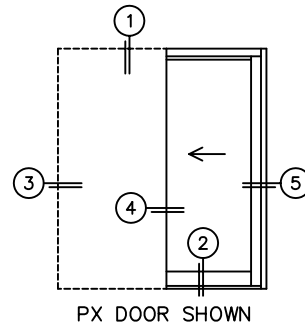

B(NET FRAME HEIGHT)

CALCULATED VALUES (FLEETWOOD SUPPLIED)

C(POCKET WIDTH)

D(NET FRAME WIDTH)

NOTES:

*CAUTION: WHEN CONSTRUCTING POCKET NOTE THAT DAYLIGHT WIDTH DOES NOT INCLUDE 1" SET BACK FOR POST INTERLOCKER.