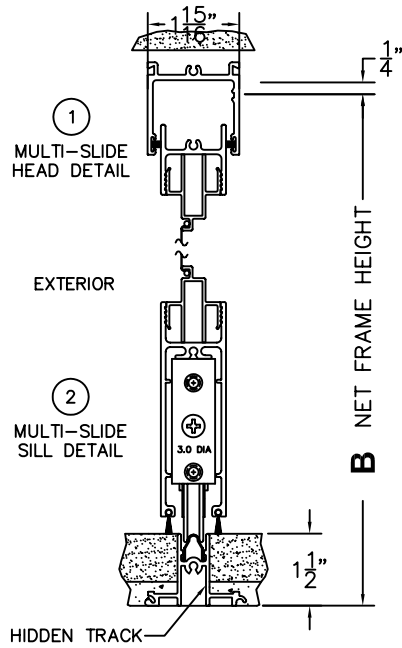

FLEETWOOD
WINDOWS & DOORS
FleetwoodUSA.com

NORWOOD 3050

PX CUSTOM CONFIGURATION
HIDDEN TRACK WITH SCREENS

ORDER NO.:

ITEM NO.:

SCALE: 1/4

REQUIRED DEALER INFO.

A(DAYLIGHT WIDTH)

B(NET FRAME HEIGHT)

CALCULATED VALUES (FLEETWOOD SUPPLIED)

C(POCKET WIDTH)

D(NET FRAME WIDTH)

NOTES:

*CAUTION: WHEN CONSTRUCTING POCKET NOTE THAT DAYLIGHT WIDTH DOES NOT INCLUDE 1" SET BACK FOR POST INTERLOCKER.

FLEETWOOD
 WINDOWS & DOORS
 FleetwoodUSA.com

NORWOOD 3050
 PX CUSTOM CONFIGURATION
 HIDDEN TRACK WITH SCREENS

ORDER NO.:

ITEM NO.:

SCALE: 1/4

POCKET VIEW: PANELS IN OPEN POSITION