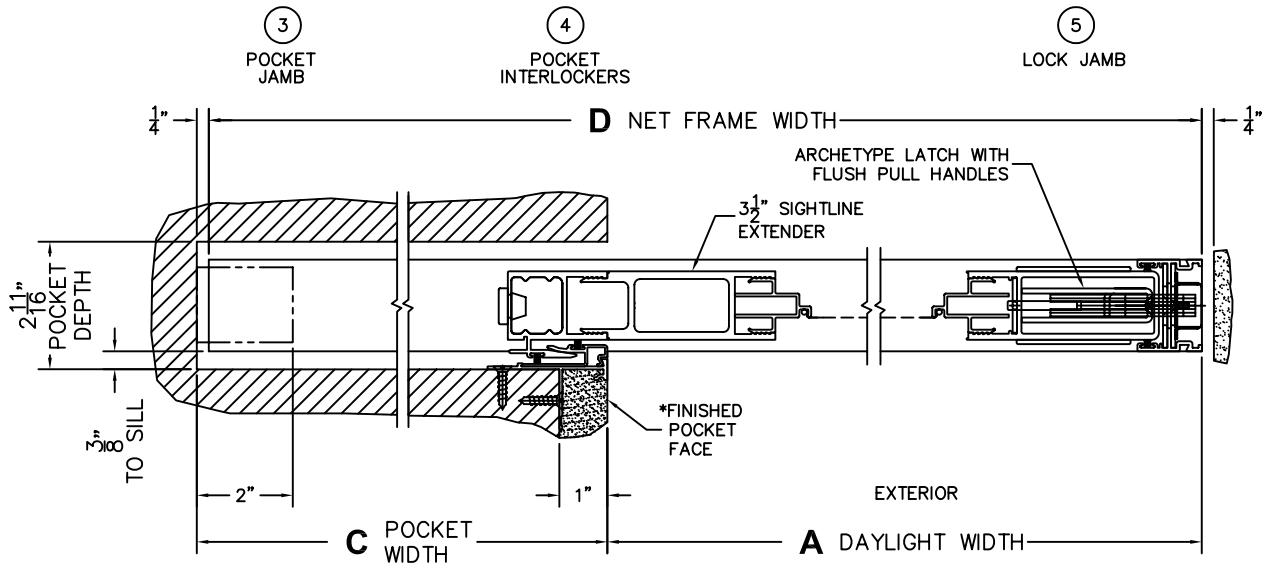

FLEETWOOD
WINDOWS & DOORS
FleetwoodUSA.com

NORWOOD 3050

PX CUSTOM CONFIGURATION
HIDDEN TRACK WITH SCREENS

ORDER NO.:

ITEM NO.:

SCALE: 1/4

REQUIRED DEALER INFO.

A(DAYLIGHT WIDTH)

B(NET FRAME HEIGHT)

CALCULATED VALUES (FLEETWOOD SUPPLIED)

C(POCKET WIDTH)

D(NET FRAME WIDTH)

NOTES:

*CAUTION: WHEN CONSTRUCTING POCKET NOTE THAT DAYLIGHT WIDTH DOES NOT INCLUDE 1" SET BACK FOR POST INTERLOCKER.